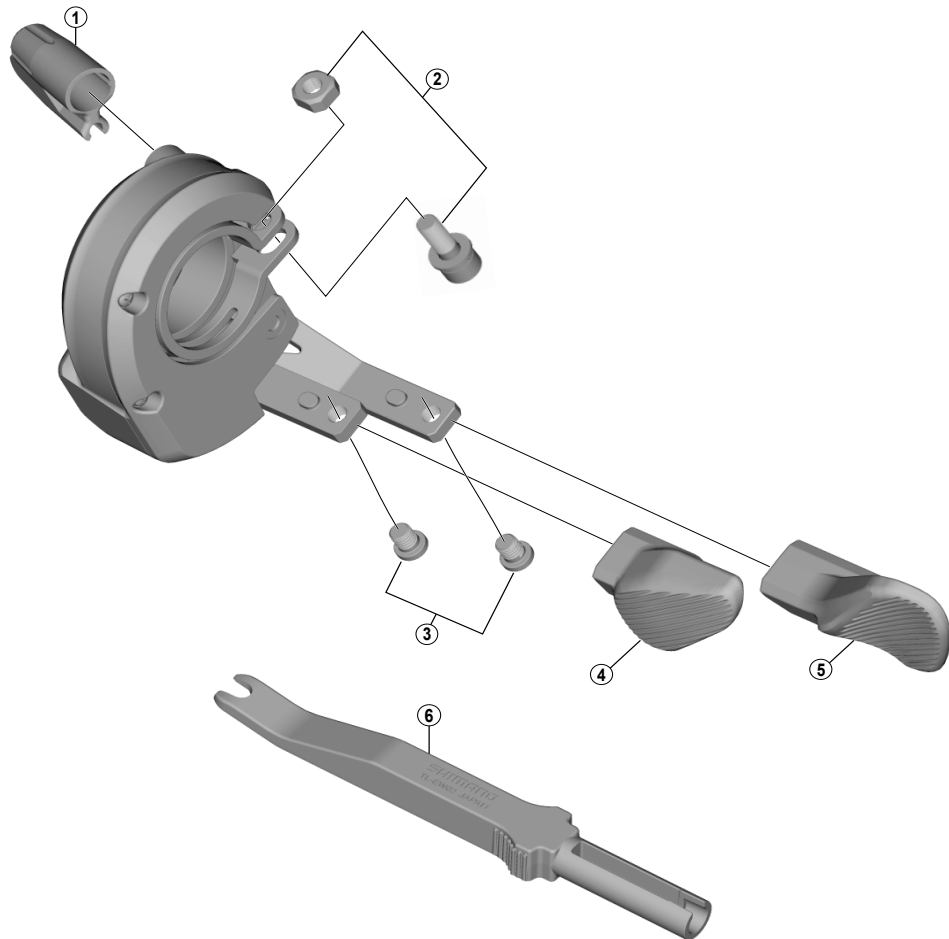

# DEORE XT Shifting Switch SW-M8050 (2x11-speed)

SW-M8050

ITEM NO.	SHIMANO CODE NO.	DESCRIPTION	INTERCHANGEABILITY		
1	Y0B200019	Cable Cap			
2	Y0B298010	Clamp Bolt (M4 x 12) & Nut			
3	Y01W98010	Lever Slide Fixing Bolt (2 pcs.)			
4	Y0B200015	A Lever R	A		
	Y0B300010	A Lever L			
5	Y0B200010	B Lever R			
	Y0B300002	B Lever L			
6	Y6VE16000	TL-EW02 Plug Tool	A		

A: Same parts.

B: Parts are usable, but differ in materials, appearance, finish, size, etc.

Absence of mark indicates non-interchangeability.

Specifications are subject to change without notice.

May-2017-4029