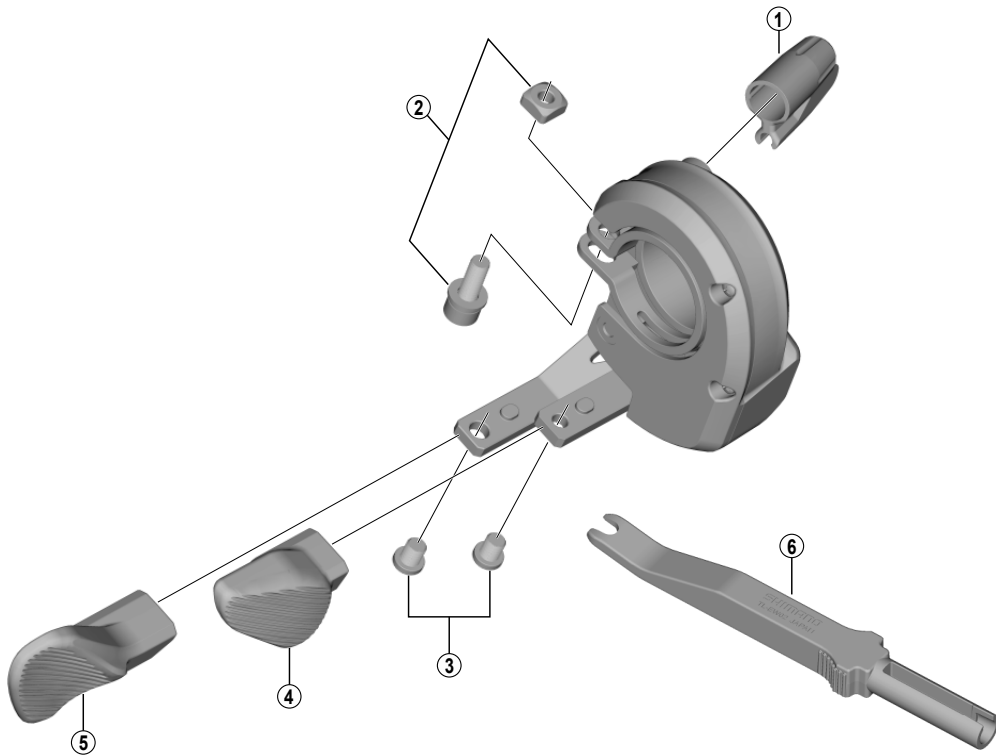

# Switch Unit for Assist SW-E8000-L

ITEM NO.	SHIMANO CODE NO.	DESCRIPTION	INTERCHANGEABILITY	
1	Y0B200019	Cable Cap	A	
2	Y0B298010	Clamp Bolt (M4 x 12) & Nut	A	
3	Y01W98010	Lever Slide Fixing Bolt (2 pcs.)	A	
4	Y0B300010	A Lever L	A	
5	Y0B300002	B Lever L	A	
6	Y6VE16000	TL-EW02 Plug Tool	A	

A: Same parts.

B: Parts are usable, but differ in materials, appearance, finish, size, etc.

Absence of mark indicates non-interchangeability.

Specifications are subject to change without notice.

SW-M8050

May-2017-4066