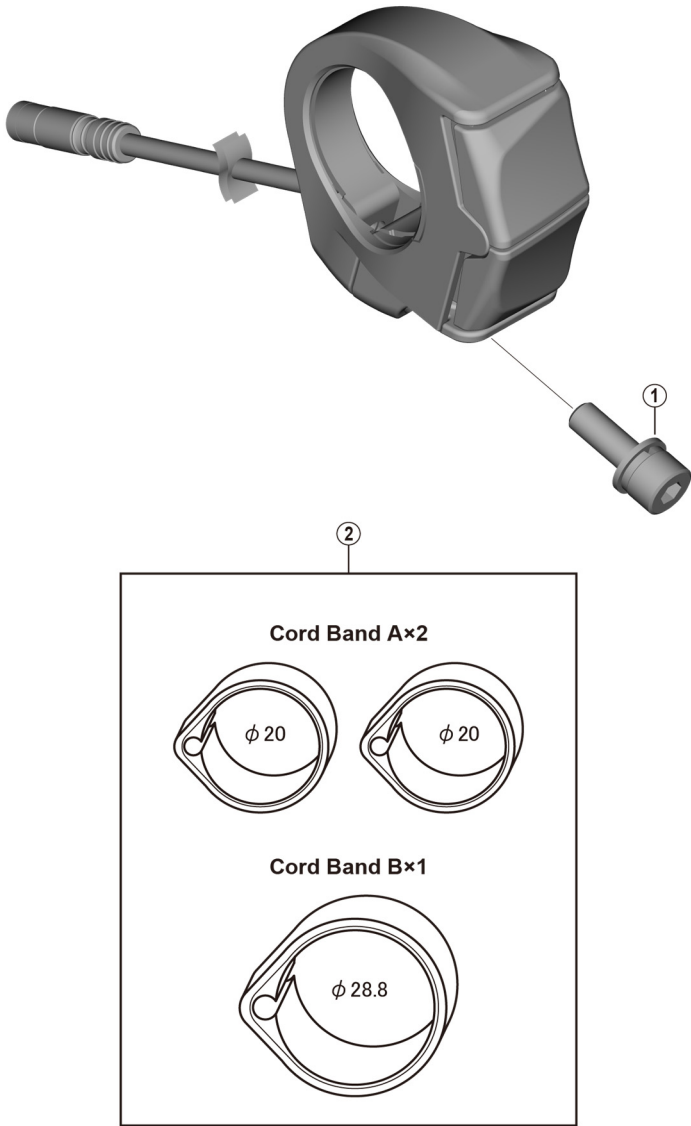

Switch  
**SW-E7000**

ITEM NO.	SHIMANO CODE NO.	DESCRIPTION
1	Y0GP11000	Clamp Bolt (M4 x 12)
2	Y7EU98010	Cord Band Unit

Apr.-2019-4484  
© Shimano Inc. I

Specifications are subject to change without notice.

**SHIMANO**