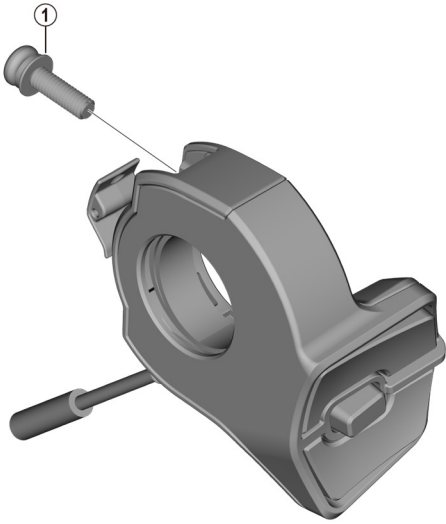

E6000 Series Switch
SW-E6010

ITEM NO.	SHIMANO CODE NO.	DESCRIPTION
1	Y0D900030	Clamp Bolt (M4 x 15)
2	Y7EU98010	Cord Band Unit

Nov.-2017-4296
© Shimano Inc. I

Specifications are subject to change without notice.