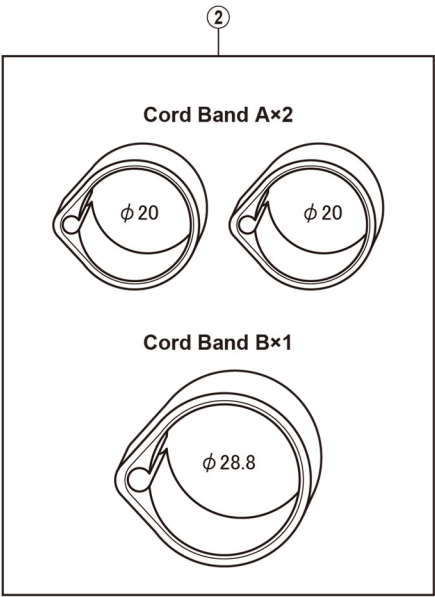

E6000 Series Switch
SW-E6010

ITEM NO.	SHIMANO CODE NO.	DESCRIPTION
1	Y0D900030	Clamp Bolt (M4 x 15)
2	Y7EU98010	Cord Band Unit

Nov.-2017-4296
© Shimano Inc. I

Specifications are subject to change without notice.