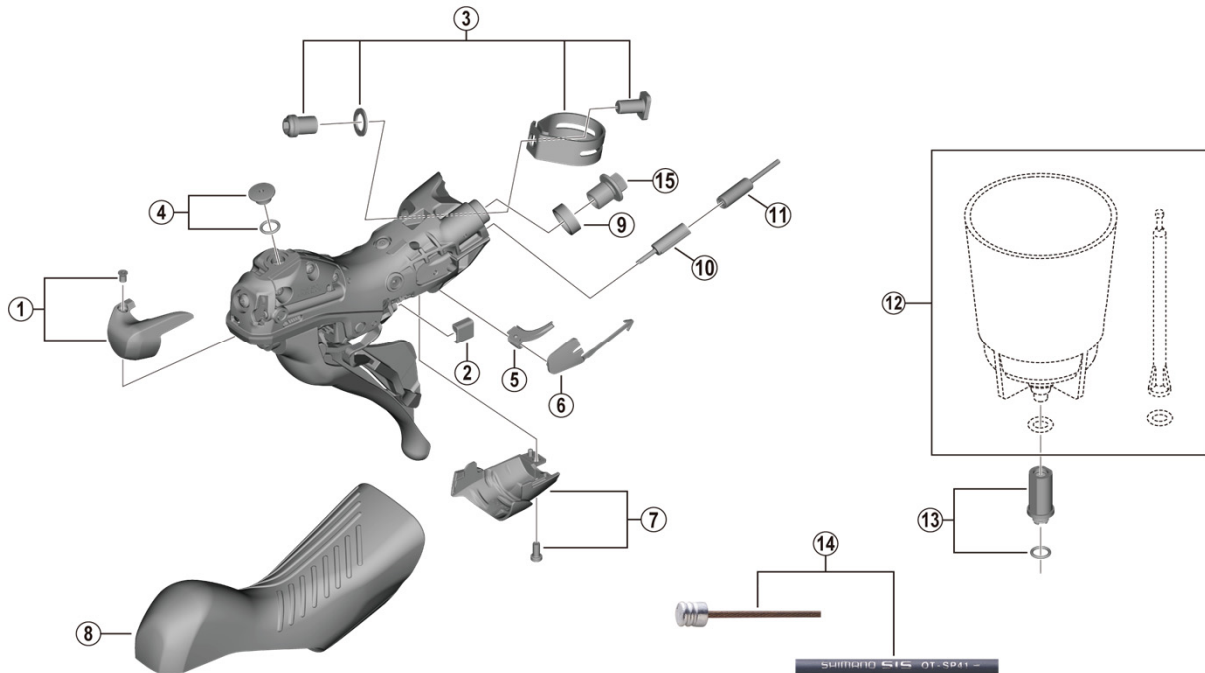

# ST-RX810 (2x11-speed)

ITEM NO.	SHIMANO CODE NO.	DESCRIPTION
1	Y0E098020	R.H. Name Plate R and Fixing Screw
	Y0E198010	L.H. Name Plate L and Fixing Screw
2	Y63X80000	Main Lever Support R
	Y63X80010	Main Lever Support L
* 3	Y0E098030	Clamp Band Unit Diameter (23.8 - 24.2 mm)
4	Y0C698030	Bleed Screw and O-Ring
5	Y07X75000	SL Cable Guide R
	Y07V75000	SL Cable Guide L
6	Y00E75000	SL Cable Cover R
	Y0C574000	SL Cable Cover L
7	Y0C698040	R.H. Unit Cover R and Fixing Screw
	Y0C598020	L.H. Unit Cover L and Fixing Screw
8	Y0JK98010	Bracket Covers (Pair)
9	Y0C514000	Joint Support Ring
10	Y63Z27000	Outer Cap with Short Tongue for ST
11	Y63Z28000	Outer Cap with Long Tongue
12	ESMDISCBP	Funnel and Oil Stopper
13	Y0C698050	Funnel Adapter and O-Ring
14	Y0BM98010	OT-SP41 polymer coated shift cable sets Black (OT-RS900 is included) • Outer cap with short tongue for ST (2 pcs.) • Outer cap with long tongue (3 pcs.) • Sealed outer cap for Rear Derailleur (1 pc.) • Inner end cap (2 pcs.) • Cover with tongue for rear derailleur (1 pc.) • Outer cap for front derailleur in case of full outer casing routing (1 pc.)
	Y0BM98020	OT-SP41 polymer coated shift cable sets White (OT-RS900 is included) • Outer cap with short tongue for ST (2 pcs.) • Outer cap with long tongue (3 pcs.) • Sealed outer cap for Rear Derailleur (1 pc.) • Inner end cap (2 pcs.) • Cover with tongue for rear derailleur (1 pc.) • Outer cap for front derailleur in case of full outer casing routing (1 pc.)
	Y0BM98030	OT-SP41 polymer coated shift cable sets Red (OT-RS900 is included) • Outer cap with short tongue for ST (2 pcs.) • Outer cap with long tongue (3 pcs.) • Sealed outer cap for Rear Derailleur (1 pc.) • Inner end cap (2 pcs.) • Cover with tongue for rear derailleur (1 pc.) • Outer cap for front derailleur in case of full outer casing routing (1 pc.)
	Y0BM98040	OT-SP41 polymer coated shift cable sets High-tech gray (OT-RS900 is included) • Outer cap with short tongue for ST (2 pcs.) • Outer cap with long tongue (3 pcs.) • Sealed outer cap for Rear Derailleur (1 pc.) • Inner end cap (2 pcs.) • Cover with tongue for rear derailleur (1 pc.) • Outer cap for front derailleur in case of full outer casing routing (1 pc.)
15	Y8RD02000	Flange Flare Nut (M9/Black)