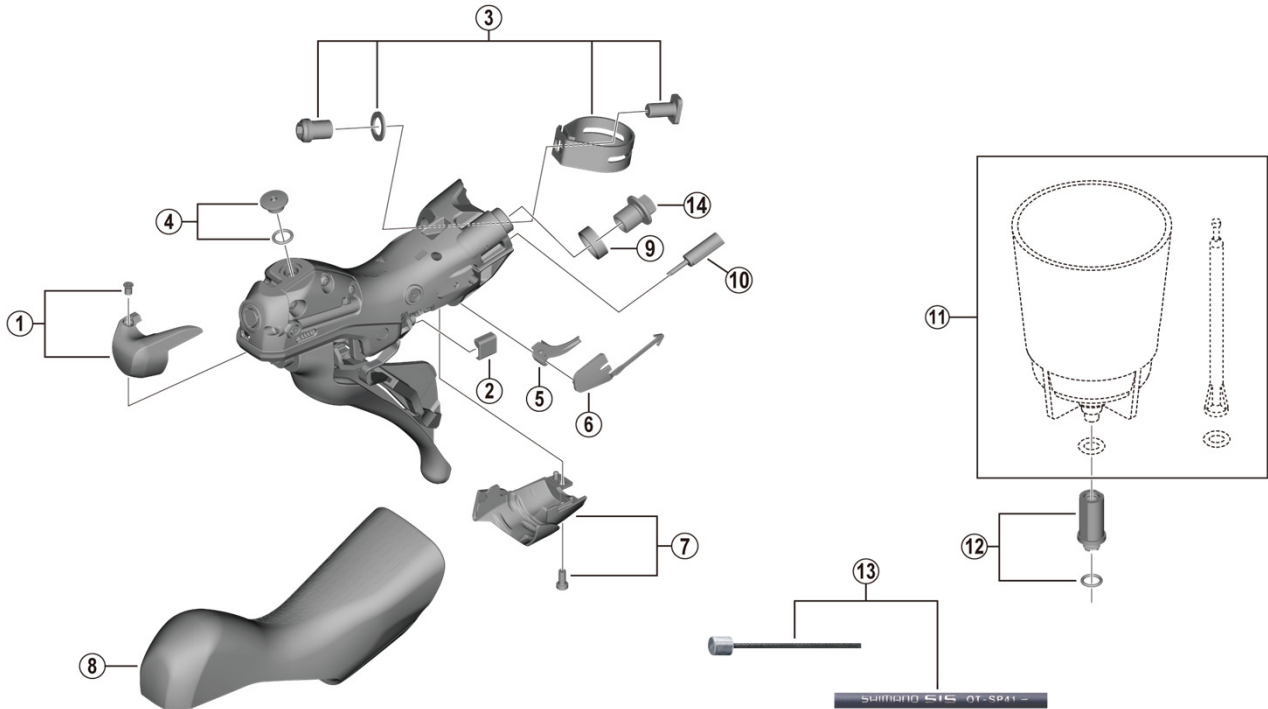

GRX Dual Control Lever (For Disc Brake)
ST-RX600 (2x11-speed)

ITEM NO.	SHIMANO CODE NO.	DESCRIPTION
1	Y0JS98010	R.H. Name Plate R and Fixing Screw
	Y0JT98010	L.H. Name Plate L and Fixing Screw
2	Y63X80000	Main Lever Support R
	Y63X80010	Main Lever Support L
* 3	Y0E098030	Clamp Band Unit Diameter (23.8 - 24.2 mm)
4	Y0F398030	Bleed Screw and O-Ring
5	Y07X75000	SL Cable Guide R
	Y07V75000	SL Cable Guide L
6	Y00E75000	SL Cable Cover R
	Y0C574000	SL Cable Cover L
7	Y0F398040	R.H. Unit Cover R and Fixing Screw
	Y0F498020	L.H. Unit Cover L and Fixing Screw
8	Y0F398010	Bracket Covers (Pair)
9	Y0F437000	Joint Support Ring
10	Y63Z27000	Outer Cap with Short Tongue for ST
11	ESMDISCBP	Funnel and Oil Stopper
12	Y0C698050	Funnel Adapter and O-Ring
13	Y8ZG98090	OT-SP41 OPTISLICK shift cable sets Black (OT-RS900 is included) • Outer cap with short tongue for ST (2 pcs.) • SIS-SP40 outer caps (3 pcs.) • SIS-SP40 sealed outer caps (1 pc.) • Inner end caps (2 pcs.)
	Y8ZG98100	OT-SP41 OPTISLICK shift cable sets White (OT-RS900 is included) • Outer cap with short tongue for ST (2 pcs.) • SIS-SP40 outer caps (3 pcs.) • SIS-SP40 sealed outer caps (1 pc.) • Inner end caps (2 pcs.)
	Y8ZG98110	OT-SP41 OPTISLICK shift cable sets Red (OT-RS900 is included) • Outer cap with short tongue for ST (2 pcs.) • SIS-SP40 outer caps (3 pcs.) • SIS-SP40 sealed outer caps (1 pc.) • Inner end caps (2 pcs.)
	Y8ZG98120	OT-SP41 OPTISLICK shift cable sets High-tech gray (OT-RS900 is included) • Outer cap with short tongue for ST (2 pcs.) • SIS-SP40 outer caps (3 pcs.) • SIS-SP40 sealed outer caps (1 pc.) • Inner end caps (2 pcs.)
14	Y8RD02000	Flange Flare Nut (M9/Black)