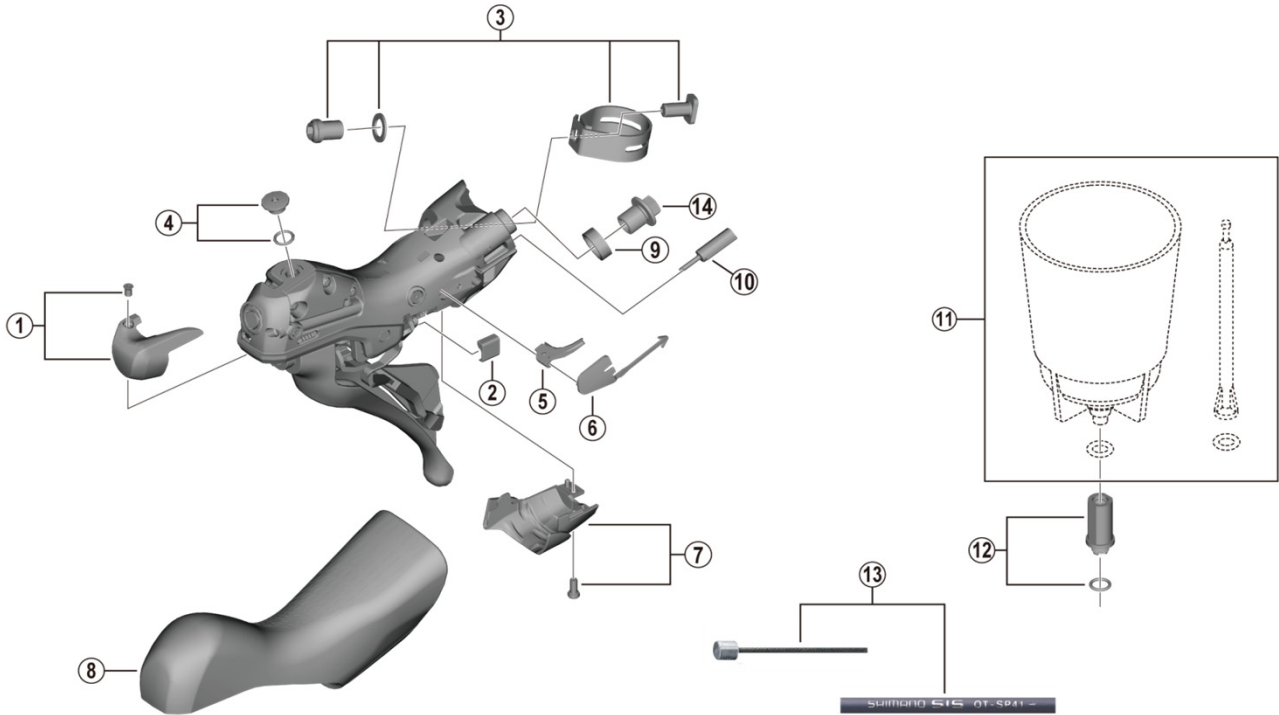

GRX Dual Control Lever (For Disc Brake)

ST-RX400 (2x10-speed)

ITEM NO.	SHIMANO CODE NO.	DESCRIPTION
1	Y0F398020	R.H. Name Plate R and Fixing Screw
	Y0F498010	L.H. Name Plate L and Fixing Screw
2	Y63X80000	Main Lever Support R
	Y63X80010	Main Lever Support L
* 3	Y0E098030	Clamp Band Unit Diameter (23.8 - 24.2 mm)
4	Y0F398030	Bleed Screw and O-Ring
5	Y07X75000	SL Cable Guide R
	Y07V75000	SL Cable Guide L
6	Y00E75000	SL Cable Cover R
	Y0C574000	SL Cable Cover L
7	Y0F398040	R.H. Unit Cover R and Fixing Screw
	Y0F498020	L.H. Unit Cover L and Fixing Screw
8	Y0F398010	Bracket Covers (Pair)
9	Y0F437000	Joint Support Ring
10	Y63Z27000	Outer Cap with Short Tongue for ST
11	ESMDISCBP	Funnel and Oil Stopper
12	Y0C698050	Funnel Adapter and O-Ring
13	Y8ZG98090	OT-SP41 OPTISLICK shift cable sets Black (OT-RS900 is included) • Outer cap with short tongue for ST (2 pcs.) • SIS-SP40 outer caps (3 pcs.) • SIS-SP40 sealed outer caps (1 pc.) • Inner end caps (2 pcs.)
	Y8ZG98100	OT-SP41 OPTISLICK shift cable sets White (OT-RS900 is included) • Outer cap with short tongue for ST (2 pcs.) • SIS-SP40 outer caps (3 pcs.) • SIS-SP40 sealed outer caps (1 pc.) • Inner end caps (2 pcs.)
	Y8ZG98110	OT-SP41 OPTISLICK shift cable sets Red (OT-RS900 is included) • Outer cap with short tongue for ST (2 pcs.) • SIS-SP40 outer caps (3 pcs.) • SIS-SP40 sealed outer caps (1 pc.) • Inner end caps (2 pcs.)
	Y8ZG98120	OT-SP41 OPTISLICK shift cable sets High-tech gray (OT-RS900 is included) • Outer cap with short tongue for ST (2 pcs.) • SIS-SP40 outer caps (3 pcs.) • SIS-SP40 sealed outer caps (1 pc.) • Inner end caps (2 pcs.)
14	Y8RD02000	Flange Flare Nut (M9/Black)