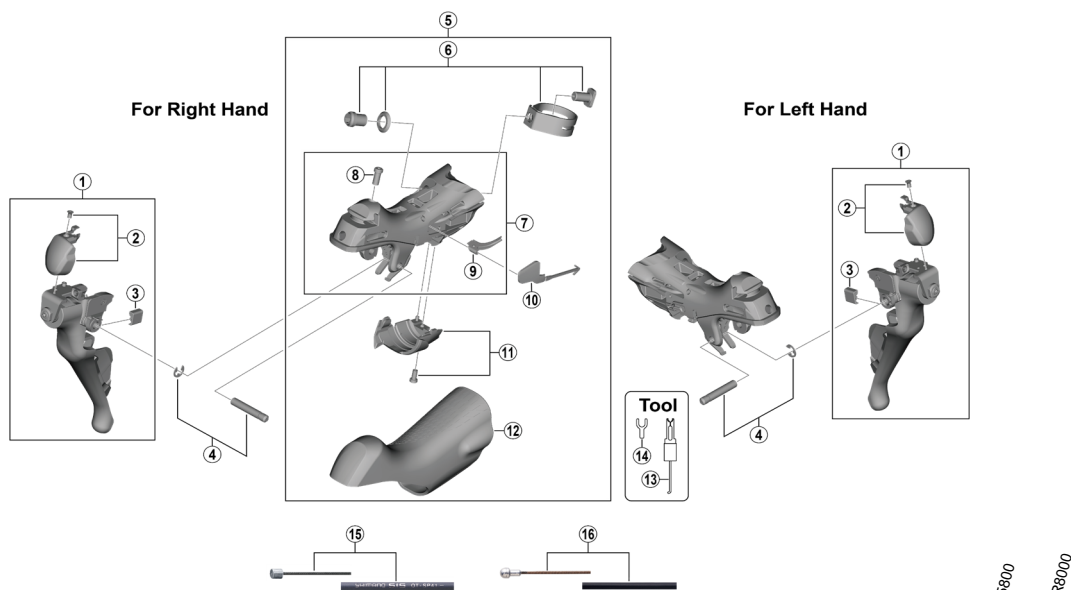

SHIMANO 105 Dual Control Lever (2x11-speed)

ST-R7000 Black / Silver

ITEM NO.	SHIMANO CODE NO.	DESCRIPTION	INTERCHANGEABILITY	
			ST-5800	ST-R8000
1	Y8ZG98010	Right-hand main lever assembly (black)		
	Y8ZG98020	Right-hand main lever assembly (silver)		
	Y8ZH98010	Left-hand main lever assembly (black)		
	Y8ZH98020	Left-hand main lever assembly (silver)		
2	Y8ZG98030	Name plate R and fixing screw (black)		
	Y8ZG98040	Name plate R and fixing screw (silver)		
	Y8ZH98030	Name plate L and fixing screw (black)		
	Y8ZH98040	Name plate L and fixing screw (silver)		
3	Y63X80000	Main lever support R	A	A
	Y63X80010	Main lever support L	A	A
4	Y0DK98040	Lever axle and E-ring		A
5	Y8ZG98050	Right-hand bracket assembly		
	Y8ZH98050	Left-hand bracket assembly		
6	Y8ZG98060	Clamp band unit diameter (23.8 - 24.2 mm)		
7	Y8ZG98070	Right-hand bracket unit		
	Y8ZH98060	Left-hand bracket unit		
8	Y0DL44000	Grip adjusting screw		A
9	Y63X63000	SL cable guide R	A	A
	Y63X55000	SL cable guide L	A	A
	Y00E75000	SL cable cover R	A	A
10	Y00F75000	SL cable cover L	A	A
	Y8ZG98080	Unit cover R and fixing screw		B
11	Y8ZH98070	Unit cover L and fixing screw		B
12	Y0DK98010	Bracket covers (pair)		A
13	Y6RT68000	E-ring removal tool A	A	A
14	Y6RT66000	E-ring removal tool B	A	A
15	Y8ZG98090	OT-SP41 OPTISLICK shift cable sets black (OT-RS900 is included) • Outer cap with short tongue for ST (2 pcs.) • SIS-SP40 outer caps (3 pcs.) • SIS-SP40 sealed outer caps (1 pc.) • Inner end caps (2 pcs.)		
	Y8ZG98100	OT-SP41 OPTISLICK shift cable sets white (OT-RS900 is included) • Outer cap with short tongue for ST (2 pcs.) • SIS-SP40 outer caps (3 pcs.) • SIS-SP40 sealed outer caps (1 pc.) • Inner end caps (2 pcs.)		
	Y8ZG98110	OT-SP41 OPTISLICK shift cable sets red (OT-RS900 is included) • Outer cap with short tongue for ST (2 pcs.) • SIS-SP40 outer caps (3 pcs.) • SIS-SP40 sealed outer caps (1 pc.) • Inner end caps (2 pcs.)		
	Y8ZG98120	OT-SP41 OPTISLICK shift cable sets high-tech gray (OT-RS900 is included) • Outer cap with short tongue for ST (2 pcs.) • SIS-SP40 outer caps (3 pcs.) • SIS-SP40 sealed outer caps (1 pc.) • Inner end caps (2 pcs.)		
16	Y80098011	SIL-TEC-coated brake cable sets (black) • Inner end caps (2 pcs.) • Outer end caps (2 pcs.)		
	Y80098012	SIL-TEC-coated brake cable sets (white) • Inner end caps (2 pcs.) • Outer end caps (2 pcs.)		
	Y80098013	SIL-TEC-coated brake cable sets (yellow) • Inner end caps (2 pcs.) • Outer end caps (2 pcs.)		
	Y80098014	SIL-TEC-coated brake cable sets (red) • Inner end caps (2 pcs.) • Outer end caps (2 pcs.)		
	Y80098015	SIL-TEC-coated brake cable sets (blue) • Inner end caps (2 pcs.) • Outer end caps (2 pcs.)		
	Y80098016	SIL-TEC-coated brake cable sets (green) • Inner end caps (2 pcs.) • Outer end caps (2 pcs.)		
	Y80098017	SIL-TEC-coated brake cable sets (orange) • Inner end caps (2 pcs.) • Outer end caps (2 pcs.)		
	Y80098018	SIL-TEC-coated brake cable sets (high-tech gray) • Inner end caps (2 pcs.) • Outer end caps (2 pcs.)		

A: Same parts.

B: Parts are usable, but differ in materials, appearance, finish, size, etc.

Absence of mark indicates non-interchangeability.

May-2023-4340A

© Shimano Inc. 1

SHIMANO