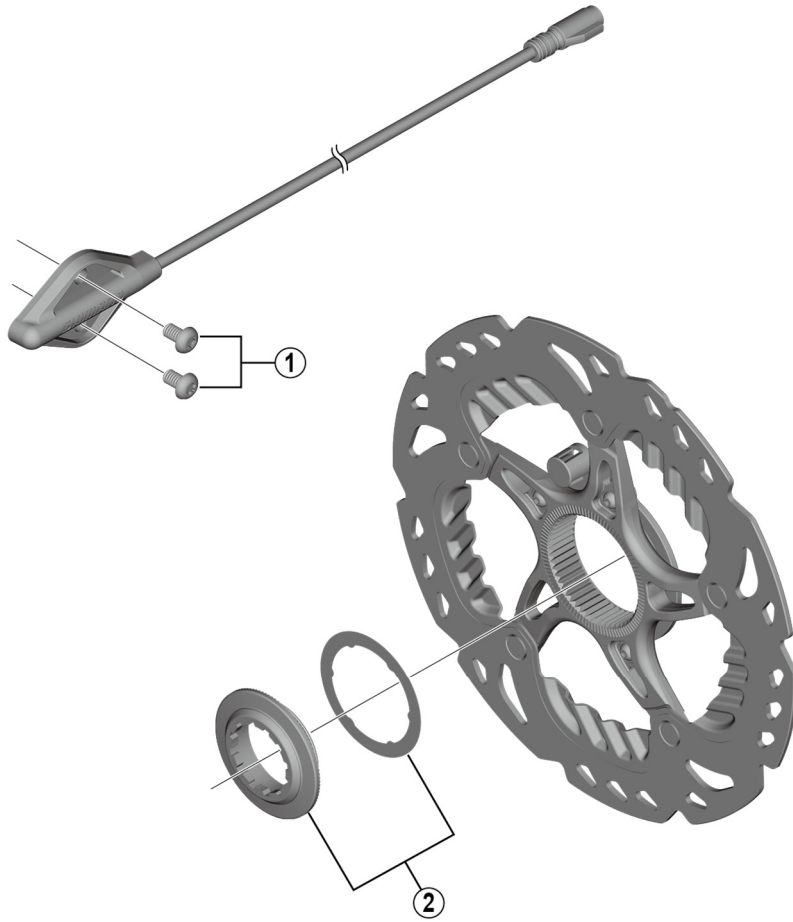

E8000 Series Speed Sensor Unit

SM-DUE11

RT-EM900/EM800 Disc Brake Rotor

ITEM NO.	SHIMANO CODE NO.	DESCRIPTION
1	Y72J98010	Speed Sensor Fixing Bolt (M3) 2 pcs.
2	Y8K198010	Lock Ring & Washer

Aug.-2017-4279
© Shimano Inc. I

Specifications are subject to change without notice.

SHIMANO