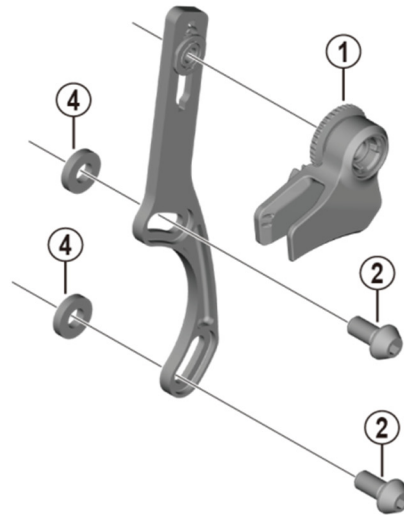

# Chain Device SM-CD800

## D Type

## E Type

ITEM NO.	SHIMANO CODE NO.	DESCRIPTION
1	Y1X998010	Guide Unit
2	Y1X911000	Bracket Fixing Bolt (M6 x 12)
3	Y1X913000	D Spacer (3 mm)
4	Y1N812000	Spacer (1.25 mm)
	Y1N812010	Spacer (2.5 mm)
5	Y1X916000	Bracket Fixing Bolt (M5 x 10.5)
* 6	Y1X917000	Spacer (3 mm)