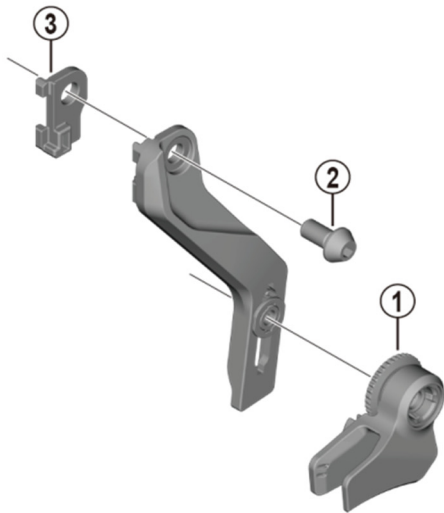

Chain Device SM-CD800

D Type