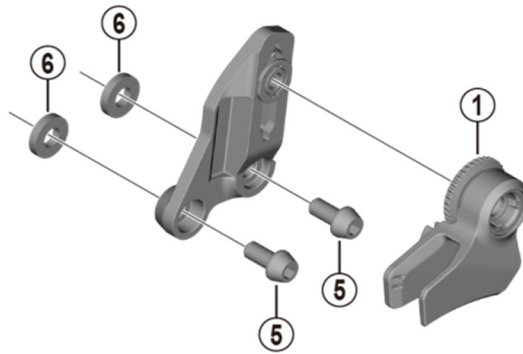

# Chain Device SM-CD800

## E Type

ITEM NO.	SHIMANO CODE NO.	DESCRIPTION
1	Y1X998010	Guide Unit
2	Y1X911000	Bracket Fixing Bolt (M6 x 12)
3	Y1X913000	D Spacer (3 mm)
4	Y1N812000	Spacer (1.25 mm)
	Y1N812010	Spacer (2.5 mm)
5	Y1X916000	Bracket Fixing Bolt (M5 x 10.5)
* 6	Y1X917000	Spacer (3 mm)