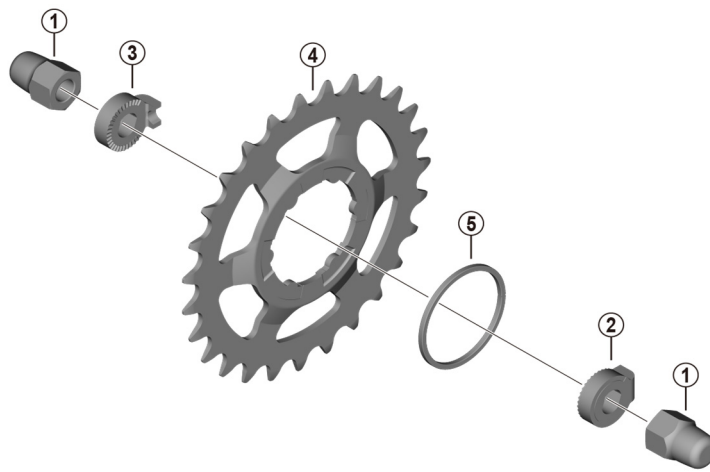

Small Parts Set
SM-C7050-5
CS-C7000 Single Gear

ITEM NO.	SHIMANO CODE NO.	DESCRIPTION
1	Y31414010	Cap Nut (3/8")
2	Y33Z20500	Non-turn Washer 5R (Yellow)
	Y33M39600	Non-turn Washer 6R (Silver)
	Y33M39700	Non-turn Washer 7R (Black)
	Y34R85010	Non-turn Washer 8R (Dark Blue)
3	Y33M39510	Non-turn Washer 5L (Brown)
	Y33M39610	Non-turn Washer 6L (White)
	Y33M39710	Non-turn Washer 7L (Gray)
	Y34R85000	Non-turn Washer 8L (Dark Green)
*	Y0FM24000	Sprocket Wheel 24T (CS-C7000)
4	Y0FM01000	Sprocket Wheel 27T (CS-C7000)
*	Y0FM30000	Sprocket Wheel 30T (CS-C7000)
5	Y7ZP04000	Snap Ring

Jan.-2019-4470A
 © Shimano Inc. I

Specifications are subject to change without notice.

SHIMANO