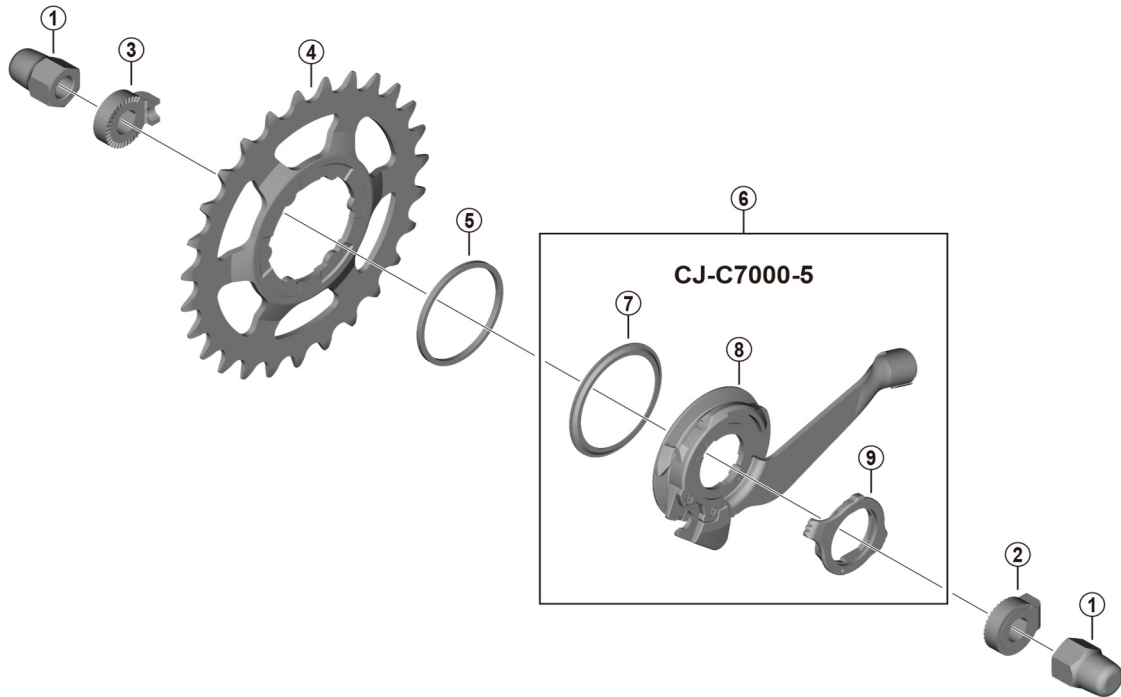

Small Parts Set
SM-C7000-5
CS-C7000 Single Gear

ITEM NO.	SHIMANO CODE NO.	DESCRIPTION
1	Y31414010	Cap Nut (3/8")
2	Y33Z20500	Non-turn Washer 5R (Yellow)
	Y33M39600	Non-turn Washer 6R (Silver)
	Y33M39700	Non-turn Washer 7R (Black)
	Y34R85010	Non-turn Washer 8R (Dark Blue)
3	Y33M39510	Non-turn Washer 5L (Brown)
	Y33M39610	Non-turn Washer 6L (White)
	Y33M39710	Non-turn Washer 7L (Gray)
	Y34R85000	Non-turn Washer 8L (Dark Green)
*	Y0FM24000	Sprocket Wheel 24T (CS-C7000)
4	Y0FM01000	Sprocket Wheel 27T (CS-C7000)
	Y0FM30000	Sprocket Wheel 30T (CS-C7000)
5	Y7ZP04000	Snap Ring
6	Y7ZP98010	CJ-C7000-5 Cassette Joint Unit
	Y7ZP98030	CJ-C7000-5 Cassette Joint Unit for Belt drive system
7	Y7ZP05000	Driver Cap
8	Y7ZP98020	CJ-C7000-5 Cassette Joint
	Y7ZP98040	CJ-C7000-5 Cassette Joint for Belt drive system
9	Y33Z98020	Cassette Joint Fixing Ring