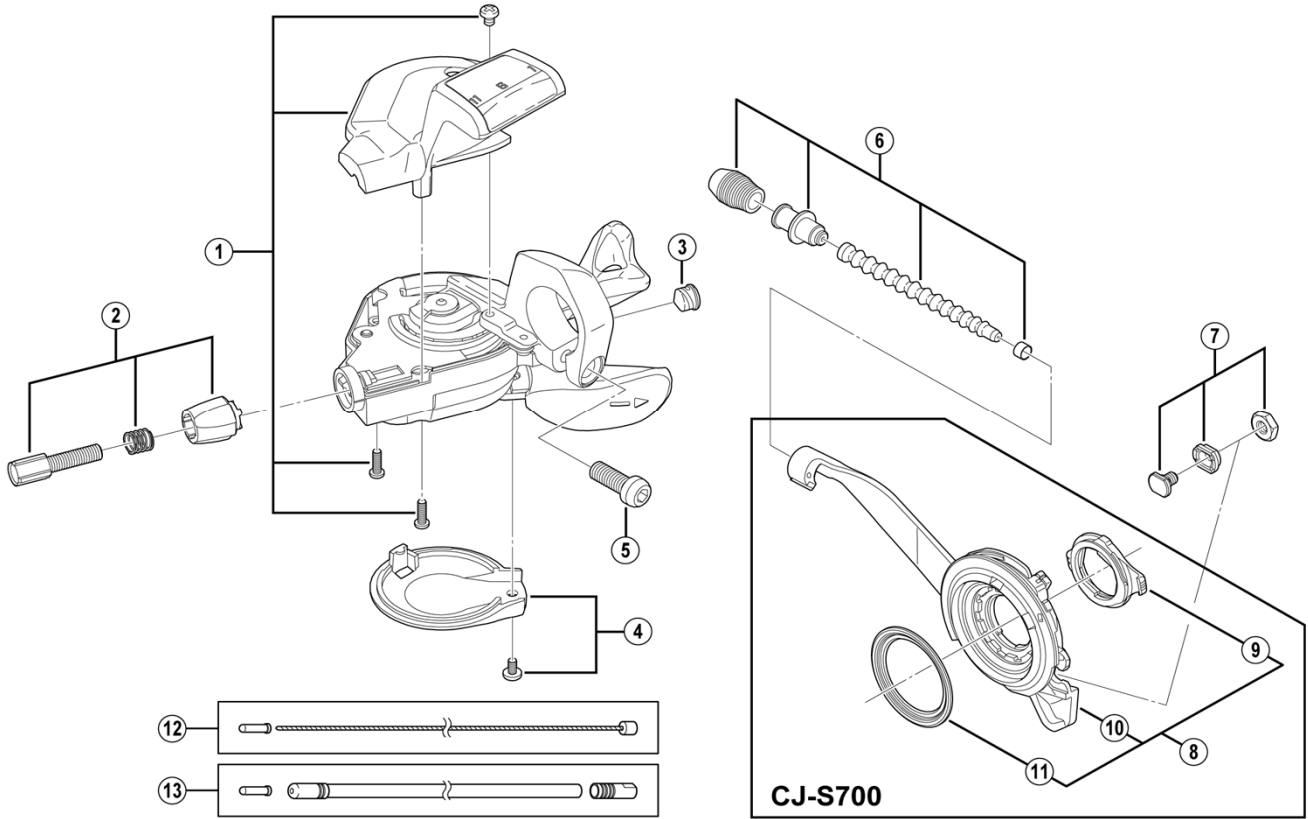

ALFINE Rapidfire Lever

SL-S700 Black / Silver
CJ-S700 Cassette Joint

ITEM NO.	SHIMANO CODE NO.	DESCRIPTION	INTERCHANGEABILITY	
			SL-S500	SL-F800
1	Y6TV98010	Indicator Unit (Silver)		
	Y6TV98020	Indicator Unit (Black)		
2	Y61W98030	Cable Adjustment Barrel Unit	A	
3	Y6CD33000	Inner Hole Cap	A	A
4	Y6TV98050	Main Lever Cover & Fixing Screw		
5	Y8U914000	Clamp Screw (M6 x 14.8)		A
6	Y6TV98060	Outer Receiver Unit		
7	Y6TV98070	Inner Cable Fixing Bolt Unit		
8	Y72A98010	CJ-S700 Cassette Joint Unit		
9	Y33Z98020	Cassette Joint Fixing Ring		
10	Y72A98020	Cassette Joint		
11	Y74Y18000	Driver Cap		
* 12	Y60098911	Shift inner cable stainless steel • Stainless steel inner cable • Diameter 1.2 mm x 2100 mm incl. inner end cap		
* 13	Y6YE98010	SP41 shift outer casing • SP41 (2100 mm) with sealed outer cap • Sealed outer cap (1 pc.) • Inner end cap (1 pc.)		

A: Same parts.

B: Parts are usable, but differ in materials, appearance, finish, size, etc.

Absence of mark indicates non-interchangeability.

Specifications are subject to change without notice.

Mar.-2020-3093A