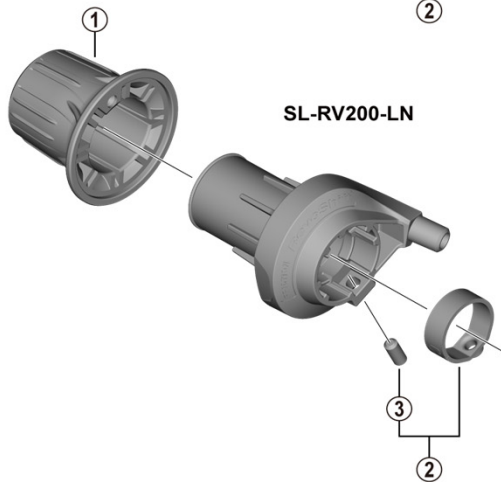

REVOSHIFT Shifter SL-RV200 (1/3x7/6-speed)

For Left Hand

SL-RV200-L

For Right Hand

SL-RV200-7R
SL-RV200-6R

SL-RV200-LN

ITEM NO.	SHIMANO CODE NO.	DESCRIPTION	INTERCHANGEABILITY	
			SL-RS45	SL-RS36
1	Y2G700070	Grip		
2	Y2G798010	Clamp Band & Screw		
3	Y2G7000B0	Clamp Screw		
4	Y6UD98130	Cable Adjustment Barrel Unit	A	A
5	Y60098501	OT-SIS40 shifting cable sets (Black) • Inner end caps (2 pcs.) • SIS-SP40 outer cap (6 pcs.)		

A: Same parts.

B: Parts are usable, but differ in materials, appearance, finish, size, etc.

Absence of mark indicates non-interchangeability.

Specifications are subject to change without notice.

Jun.-2020-4725