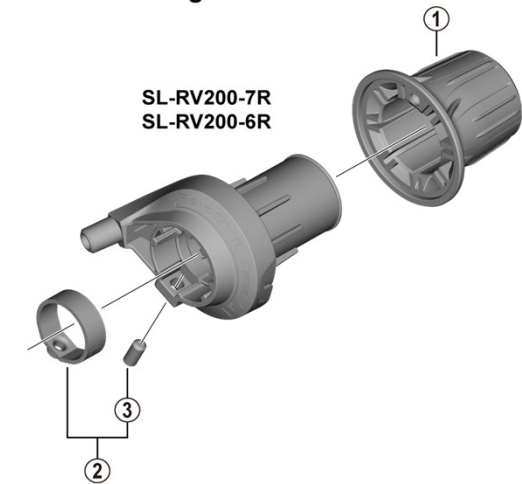

REVOSHIFT Shifter SL-RV200 (1/3x7/6-speed)

For Left Hand

SL-RV200-L

For Right Hand

SL-RV200-7R
SL-RV200-6R

SL-RV200-LN

ITEM NO.	SHIMANO CODE NO.	DESCRIPTION	INTERCHANGEABILITY	
			SL-RS45	SL-RS36
1	Y2G700070	Grip		
2	Y2G798010	Clamp Band & Screw		
3	Y2G7000B0	Clamp Screw		
4	Y6UD98130	Cable Adjustment Barrel Unit	A	A
5	Y60098501	OT-SIS40 shifting cable sets (Black) • Inner end caps (2 pcs.) • SIS-SP40 outer cap (6 pcs.)		

A: Same parts.

B: Parts are usable, but differ in materials, appearance, finish, size, etc.

Absence of mark indicates non-interchangeability.

Specifications are subject to change without notice.

Jun.-2020-4725