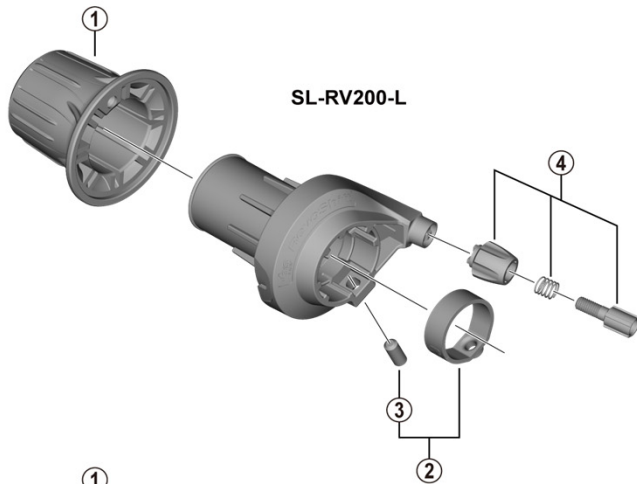

REVOSHIFT Shifter SL-RV200 (1/3x7/6-speed)

For Left Hand

SL-RV200-L

For Right Hand

SL-RV200-7R
SL-RV200-6R

SL-RV200-LN

ITEM NO.	SHIMANO CODE NO.	DESCRIPTION	INTERCHANGEABILITY	
			SL-RS45	SL-RS36
1	Y2G700070	Grip		
2	Y2G798010	Clamp Band & Screw		
3	Y2G7000B0	Clamp Screw		
4	Y6UD98130	Cable Adjustment Barrel Unit	A	A
5	Y60098501	OT-SIS40 shifting cable sets (Black) • Inner end caps (2 pcs.) • SIS-SP40 outer cap (6 pcs.)		

A: Same parts.

B: Parts are usable, but differ in materials, appearance, finish, size, etc.

Absence of mark indicates non-interchangeability.

Specifications are subject to change without notice.

Jun.-2020-4725