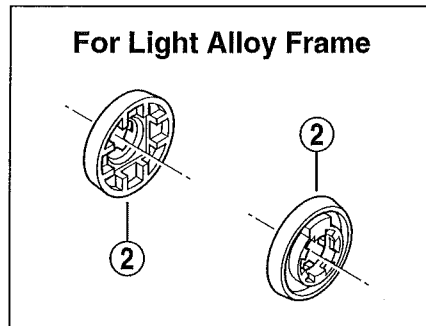

### Shifting Lever **SL-R400** 8-Speed

Q'TY	ITEM NO.	SHIMANO CODE NO.	DESCRIPTION
	1	Y-65A 24000	Lever Fixing Screw (M5 x 17)
	2	Y-643 38101	Lever Boss Cover
		Y-643 43000	Lever Boss Cover for Light Alloy Frame
	3	Y-680 09000	Brazed-on Boss