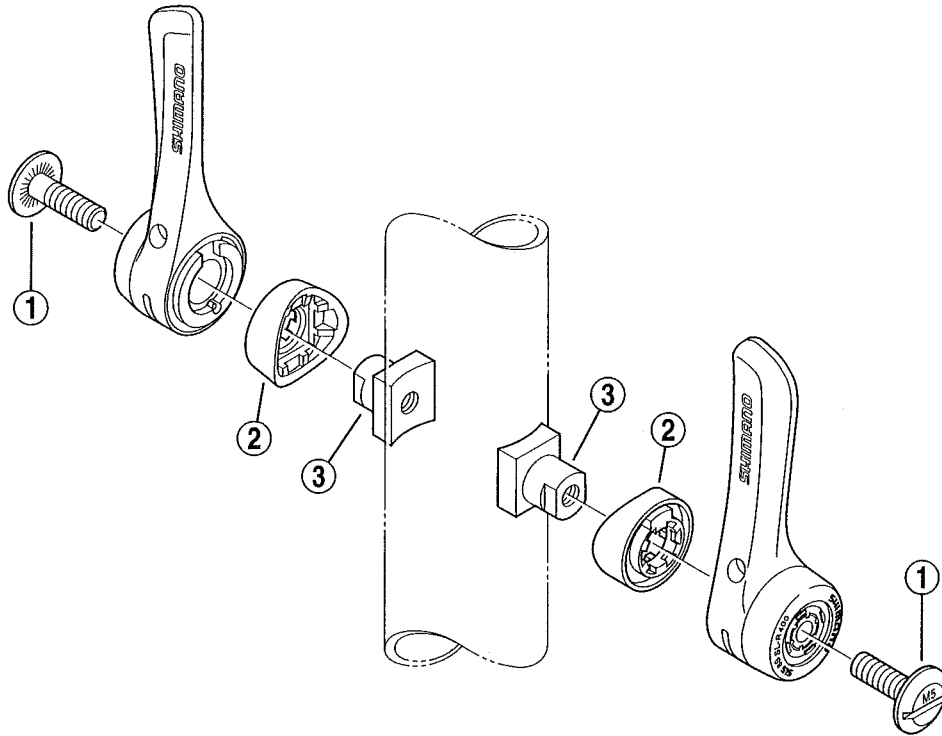

### Shifting Lever **SL-R400** 8-Speed

Q'TY	ITEM NO.	SHIMANO CODE NO.	DESCRIPTION
	1	Y-65A 24000	Lever Fixing Screw (M5 x 17)
	2	Y-643 38101	Lever Boss Cover
		Y-643 43000	Lever Boss Cover for Light Alloy Frame
	3	Y-680 09000	Brazed-on Boss