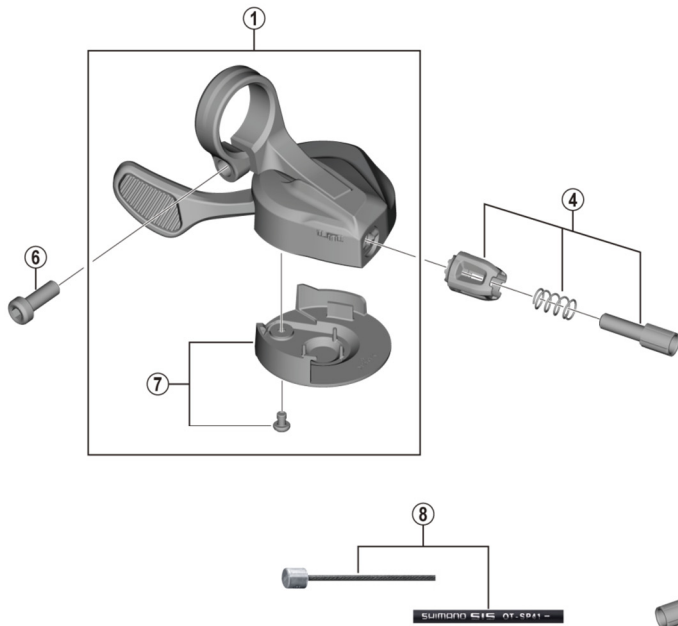

DEORE XT Shifting Lever

SL-M8100 (2x12-speed)

For Left Hand

For Right Hand

ITEM NO.	SHIMANO CODE NO.	DESCRIPTION	INTERCHANGEABILITY		
			SL-M9100	SL-M9000	SL-M8000
1	Y0GT98010	R.H. Shifting Lever Unit	B		
	Y0GU98010	L.H. Shifting Lever Unit			
2	Y0FA98020	R.H. Base Cover Fixing Screw Unit	A		
3	Y0FA05000	R.H. Inner Hole Cap	A		
4	Y06N98040	Cable Adjusting Bolt Unit	A	B	A
5	Y0GT98020	R.H. Base Cover Unit	B		
6	Y6T842100	Clamp Bolt (M5 x 13.5)	B	B	B
7	Y0GU98020	L.H. Lever Cap & Fixing Screw			
8	Y60198090	OT-SP41 OPTISLICK shift cable sets (Black) • Sealed outer caps, plastic (9 pcs.) • Sealed outer cap nose (1 pc.) • Rubber shield (1 pc.) • Inner end caps (2 pcs.)	A		A
	Y60198091	OT-SP41 OPTISLICK shift cable sets (White) • Sealed outer caps, plastic (9 pcs.) • Sealed outer cap nose (1 pc.) • Rubber shield (1 pc.) • Inner end caps (2 pcs.)	A		A

A: Same parts.

B: Parts are usable, but differ in materials, appearance, finish, size, etc.

Absence of mark indicates non-interchangeability.

Specifications are subject to change without notice.

Jun.-2019-4520