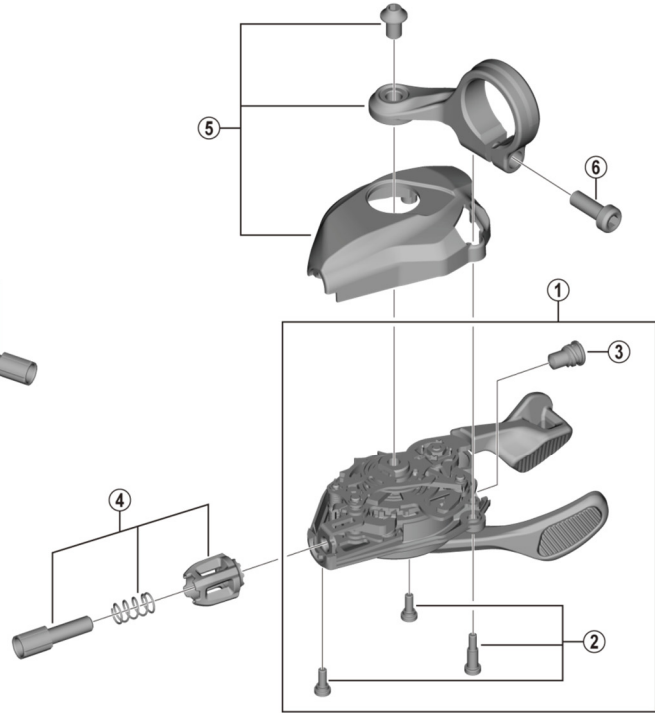

DEORE XT Shifting Lever

SL-M8100 (2x12-speed)

For Left Hand

For Right Hand

ITEM NO.	SHIMANO CODE NO.	DESCRIPTION	INTERCHANGEABILITY		
			SL-M9100	SL-M9000	SL-M8000
1	Y0GT98010	R.H. Shifting Lever Unit	B		
	Y0GU98010	L.H. Shifting Lever Unit			
2	Y0FA98020	R.H. Base Cover Fixing Screw Unit	A		
3	Y0FA05000	R.H. Inner Hole Cap	A		
4	Y06N98040	Cable Adjusting Bolt Unit	A	B	A
5	Y0GT98020	R.H. Base Cover Unit	B		
6	Y6T842100	Clamp Bolt (M5 x 13.5)	B	B	B
7	Y0GU98020	L.H. Lever Cap & Fixing Screw			
8	Y60198090	OT-SP41 OPTISLICK shift cable sets (Black) • Sealed outer caps, plastic (9 pcs.) • Sealed outer cap nose (1 pc.) • Rubber shield (1 pc.) • Inner end caps (2 pcs.)	A		A
	Y60198091	OT-SP41 OPTISLICK shift cable sets (White) • Sealed outer caps, plastic (9 pcs.) • Sealed outer cap nose (1 pc.) • Rubber shield (1 pc.) • Inner end caps (2 pcs.)	A		A

A: Same parts.

B: Parts are usable, but differ in materials, appearance, finish, size, etc.

Absence of mark indicates non-interchangeability.

Specifications are subject to change without notice.

Jun.-2019-4520