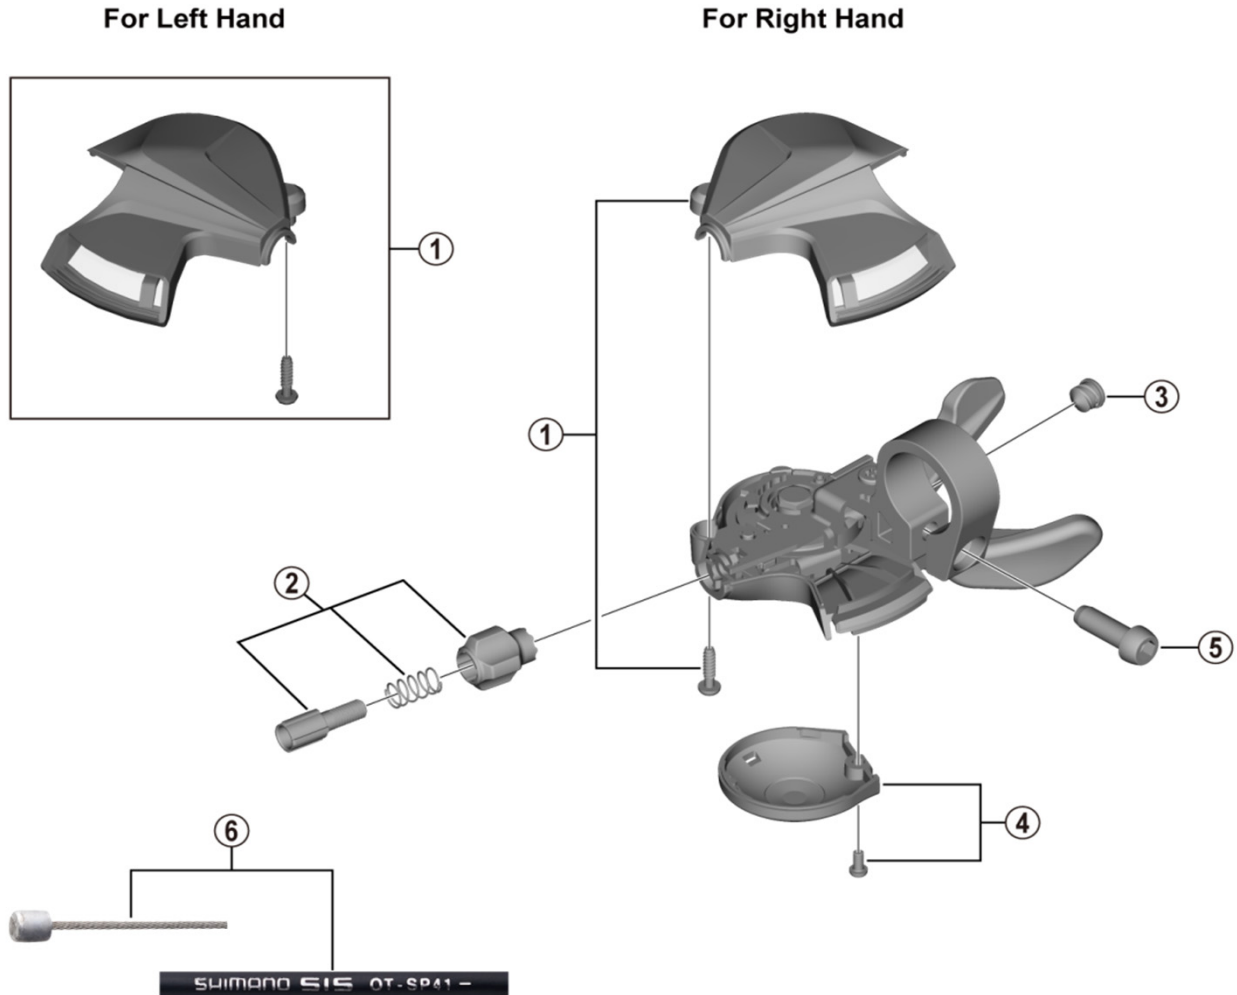

ALTUS Rapidfire Plus Lever

SL-M2010 (2/3x9-speed)

ITEM NO.	SHIMANO CODE NO.	DESCRIPTION
1	Y0HV98010	R.H. Indicator unit for 9-speed
	Y0KA98010	L.H. Indicator unit for 2-speed
	Y0HW98010	L.H. Indicator unit for 3-speed
2	Y6PZ98070	Cable adjusting barrel unit
3	Y6CD33000	Inner hole cap
4	Y6TB98060	Main lever cover and fixing screw
5	Y6R322000	Clamp screw (M6 x 17.5)
* 6	Y60098021	OT-SP41 shift cable sets stainless steel <ul style="list-style-type: none"> • Sealed outer caps, plastic (9 pcs.) • Sealed outer cap nose (1 pc.) • Rubber shield (1 pc.) • Inner end caps (2 pcs.)