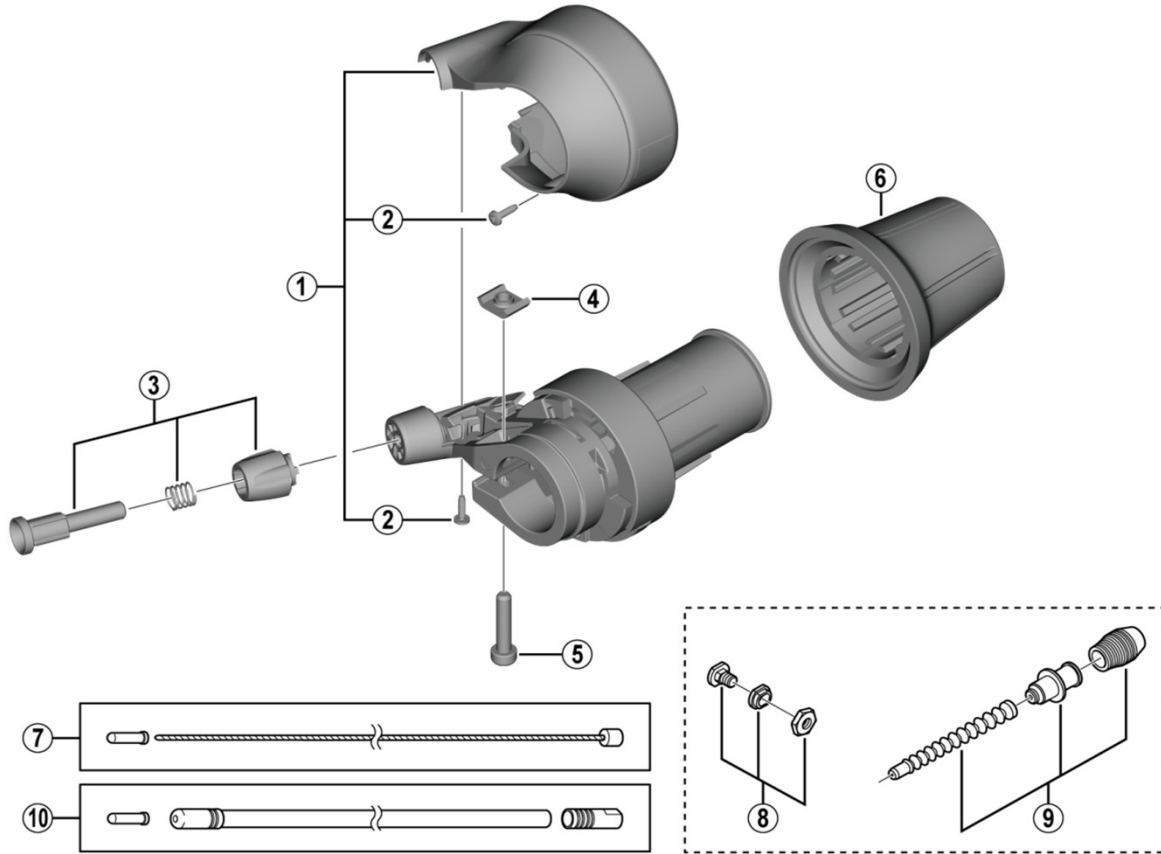

NEXUS REVOSHIFT Shifter SL-C7000-5 5-speed

ITEM NO.	SHIMANO CODE NO.	DESCRIPTION	SL-C3000		SL-C6000	
			INTERCHANGEABILITY			
1	Y0FL98010	Indicator Cover (Silver) & Fixing Screws				
	Y0FL98020	Indicator Cover (Black) & Fixing Screws				
2	Y6F004100	Cover Fixing Screw				
3	Y01A98010	Cable Adjustment Barrel Unit	A	A		
4	Y6NA08000	Clamp Nut	A	A		
5	Y6F409100	Clamp Bolt (M4 x 18.7)	A	A		
6	Y0FL00080	Grip				
7	Y60098911	Shift inner cable stainless steel • Stainless steel inner cable • Diameter 1.2 mm x 2100 mm incl. inner end cap	A	A		
8	Y6TV98070	Inner Cable Fixing Bolt Unit	A	A		
9	Y74Y98160	Outer Casing Holder Unit	A	A		
* 10	Y6YE98010	SP41 shift outer casing • SP41 (2100 mm) with sealed outer cap • Sealed outer cap (1 pc.) • Inner end cap (1 pc.)				

A: Same parts.

B: Parts are usable, but differ in materials, appearance, finish, size, etc.

Absence of mark indicates non-interchangeability.

Specifications are subject to change without notice.

Mar.-2020-4457A