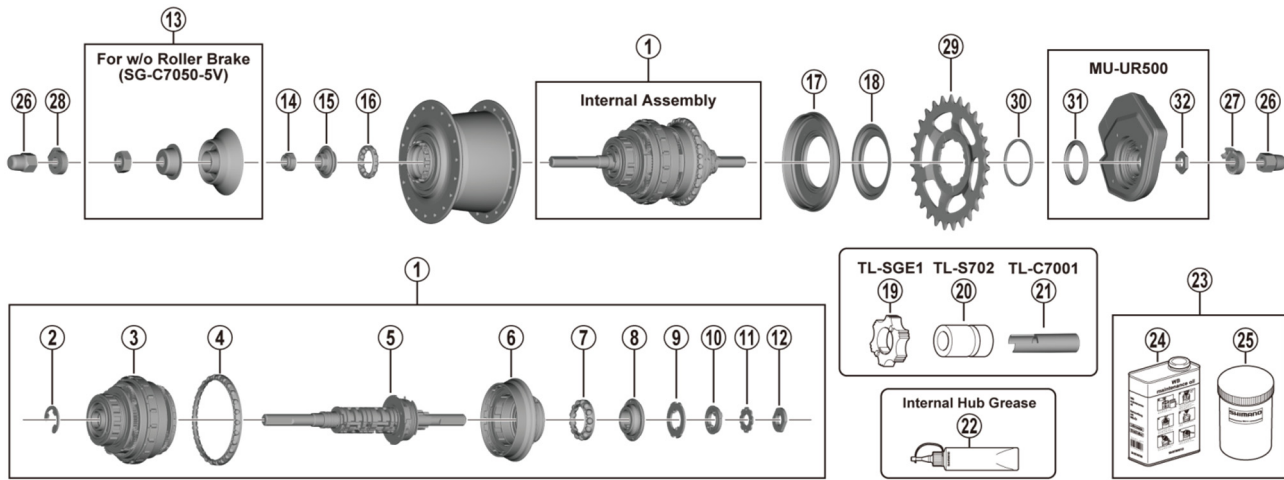

NEXUS 5-speed E-Bike Dedicated DI2 Internal Hub

SG-C7050-5R SG-C7050-5V
MU-UR500 SM-C7050-5 CS-C7000

SG-C7050-5R
SG-C6061-8R

ITEM NO.	SHIMANO CODE NO.	DESCRIPTION	INTERCHANGEABILITY	
1	Y3FD98010	Internal Assembly (Axle Length 187 mm)		
2	Y3FF49000	Stop Ring Diameter (12 mm / 1.3 mm)	A	
3	Y3FF98020	Carrier Unit	A	
4	Y38X98050	Ball Retainer O (3/16" x 26)	A	A
5	Y3FD98020	Hub Axle Unit (Axle Length 187 mm)		
6	Y3FF98040	Driver Unit	A	
7	Y3FF98050	Ball Retainer A (7/32" x 13)	A	
8	Y3FF98060	Right Hand Cone w/Seal	A	
9	Y37S07000	Drive Plate	A	A
10	Y37S98050	Lock Washer	A	A
11	Y38F17000	Right Hand Lock Nut Washer	A	A
12	Y38F16000	Right Hand Lock Nut (3.7 mm)	A	A
13	Y34R98100	Left Hand Dust Cap Unit		A
14	Y31Z06030	Lock Nut for Left Hand Cone		A
15	Y35J90000	Left Hand Cone w/Dust Cap		A
16	Y34R98070	Ball Retainer P (3/16" x 13)		A
17	Y37G98080	Right Hand Dust Cap A w/Seal	A	B
18	Y3FF47000	Right Hand Dust Cap C	A	
19	Y20W10000	TL-SGE1 1st Gear Set Tool	A	A
20	Y13098022	TL-S702 Right Hand Cone Installation Tool	A	A
21	Y70821000	TL-C7001 Right Hand Cone Removal Tool	A	
22	Y04120800	Internal Hub Grease (Net. 100g)	A	A
23	Y00298010	WB maintenance oil set	A	A
24	Y00201000	WB maintenance oil (1L)	A	A
25	Y00201100	Bottle	A	A
* 26	Y31414010	Cap Nut (3/8")		
* 27	Y33Z20500	Non-turn Washer 5R (Yellow)		
* 27	Y33M39600	Non-turn Washer 6R (Silver)		
* 27	Y33M39700	Non-turn Washer 7R (Black)		
* 27	Y34R85010	Non-turn Washer 8R (Dark Blue)		
* 27	Y33M39510	Non-turn Washer 5L (Brown)		
* 28	Y33M39610	Non-turn Washer 6L (White)		
* 28	Y33M39710	Non-turn Washer 7L (Gray)		
* 28	Y34R85000	Non-turn Washer 8L (Dark Green)		
* 29	Y0FM24000	Sprocket Wheel 24T (CS-C7000)		
* 29	Y0FM01000	Sprocket Wheel 27T (CS-C7000)		
* 29	Y0FM30000	Sprocket Wheel 30T (CS-C7000)		
* 30	Y7ZP04000	Snap Ring		
* 31	Y78U00022	Motor Unit Seal		
* 32	Y707000Y0	Lock Nut		