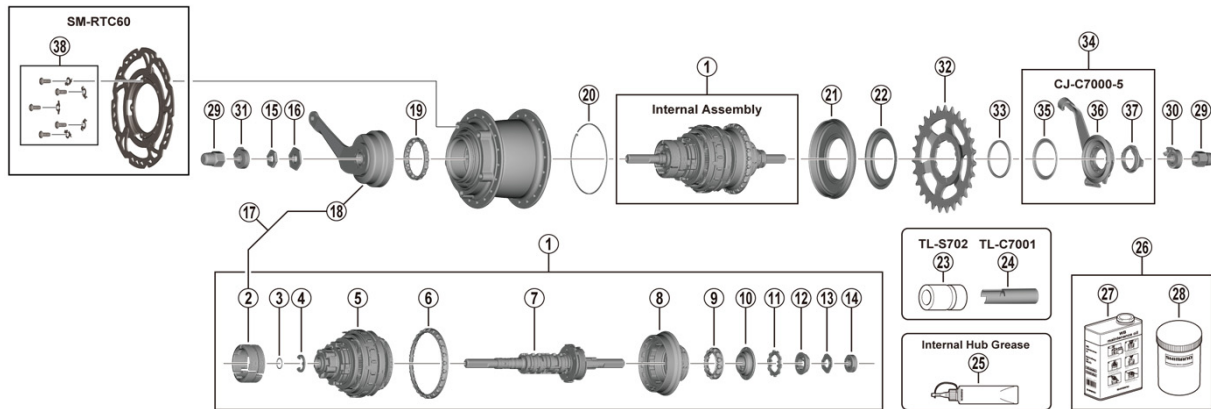

NEXUS 5-speed E-Bike Dedicated Mechanical Internal Hub w/Coaster Brake

SG-C7002-5CD

CJ-C7000-5 SM-C7000-5 CS-C7000

SG-C7000-5C

ITEM NO.	SHIMANO CODE NO.	DESCRIPTION	INTERCHANGEABILITY	
1	Y3J098010	Internal Assembly (Axle Length 187 mm)		
2	Y37G98020	Brake Shoe Unit (3 pcs.)	A	
3	Y37E08000	O-Ring	A	
4	Y3FE10000	E-Ring (D9.6)	A	
5	Y3FE98020	Carrier Unit	A	
6	Y38X98050	Ball Retainer O (3/16" x 26)	A	
7	Y3J098020	Hub Axle Unit (Axle Length 187 mm)		
8	Y3FF98040	Driver Unit	A	
9	Y3FF98050	Ball Retainer A (7/32" x 13)	A	
10	Y3FJ98030	Right Hand Cone w/Seal	A	
11	Y31L04000	Drive Plate	A	
12	Y31L98030	Lock Washer	A	
13	Y34R09000	Joint Nut Stop Washer	A	
14	Y35Z11000	Right Hand Serated Lock Nut (5.4 mm)	A	
15	Y35P28000	Left Hand Lock Nut (3 mm)	A	
16	Y35P22000	Stop Nut	A	
17	Y38X98040	Brake Shoe Unit & Brake Arm Unit		
18	Y38X98030	Brake Arm Unit (3 Serration)		
19	Y38R98190	Ball Retainer B (3/16" x 16)	A	
20	Y3FE17000	Hub Shell Slide Spring	A	
21	Y37G98080	Right Hand Dust Cap A w/Seal	A	
22	Y3FF47000	Right Hand Dust Cap C	A	
23	Y13098022	TL-S702 Right Hand Cone Installation Tool	A	
24	Y70821000	TL-C7001 Right Hand Cone Removal Tool	A	
25	Y04120800	Internal Hub Grease (Net. 100g)	A	
26	Y00298010	WB maintenance oil set	A	
27	Y00201000	WB maintenance oil (1L)	A	
28	Y00201100	Bottle	A	
29	Y31414010	Cap Nut (3/8")	A	
30	Y33Z20500	Non-turn Washer 5R (Yellow)	A	
	Y33M39600	Non-turn Washer 6R (Silver)	A	
	Y33M39700	Non-turn Washer 7R (Black)	A	
31	Y34R85010	Non-turn Washer 8R (Dark Blue)	A	
	Y33M39510	Non-turn Washer 5L (Brown)	A	
	Y33M39610	Non-turn Washer 6L (White)	A	
	Y33M39710	Non-turn Washer 7L (Gray)	A	
32	Y34R85000	Non-turn Washer 8L (Dark Green)	A	
	Y0FM24000	Sprocket Wheel 24T (CS-C7000)	A	
	Y0FM01000	Sprocket Wheel 27T (CS-C7000)	A	
33	Y0FM30000	Sprocket Wheel 30T (CS-C7000)	A	
	Y7ZP04000	Snap Ring	A	
34	Y7ZP98010	CJ-C7000-5 Cassette Joint Unit	A	
	Y7ZP98030	CJ-C7000-5 Cassette Joint Unit for Belt drive system	A	
35	Y7ZP05000	Driver Cap	A	
36	Y7ZP98020	CJ-C7000-5 Cassette Joint	A	
	Y7ZP98040	CJ-C7000-5 Cassette Joint for Belt drive system	A	
37	Y33Z98020	Cassette Joint Fixing Ring	A	
38	Y8NA98010	Rotor Fixing Screw & Lock Washer		