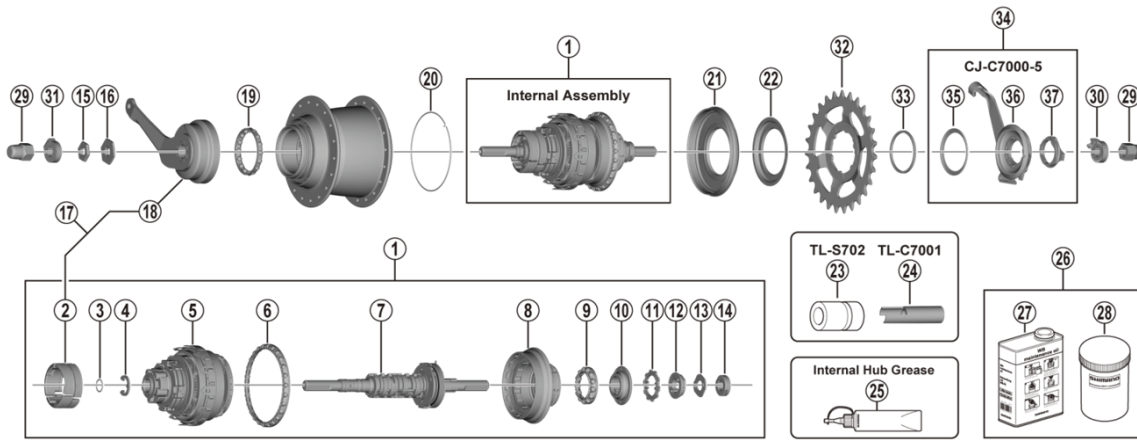

NEXUS 5-speed E-Bike Dedicated Mechanical Internal Hub w/Coaster Brake
SG-C7000-5C
CJ-C7000-5 SM-C7000-5 CS-C7000

ITEM NO.	SHIMANO CODE NO.	DESCRIPTION	INTERCHANGEABILITY	
			SG-C7000-5D	SG-C6001-8C
1	Y3FH98010	Internal Assembly (Axle Length 187 mm)		
2	Y37G98020	Brake Shoe Unit (3 pcs.)		A
3	Y37E08000	O-Ring		A
4	Y3FE10000	E-Ring (D9.6)		
5	Y3FE98020	Carrier Unit		
6	Y38X98050	Ball Retainer O (3/16" x 26)	A	A
7	Y3FH98020	Hub Axle Unit (Axle Length 187 mm)		
8	Y3FF98040	Driver Unit	A	
9	Y3FF98050	Ball Retainer A (7/32" x 13)	A	
10	Y3FJ98030	Right Hand Cone w/Seal	A	
11	Y31L04000	Drive Plate	A	
12	Y31L98030	Lock Washer	A	
13	Y34R09000	Joint Nut Stop Washer	A	A
14	Y35Z11000	Right Hand Serrated Lock Nut (5.4 mm)	A	
15	Y35P28000	Left Hand Lock Nut (3 mm)		A
16	Y35P22000	Stop Nut		A
17	Y31N98060	Brake Shoe Unit & Brake Arm Unit		A
18	Y31N98050	Brake Arm Unit (3 Serration)		A
19	Y38R98190	Ball Retainer B (3/16" x 16)		A
* 20	Y3FE17000	Hub Shell Slide Spring		B
21	Y37G98080	Right Hand Dust Cap A w/Seal	A	A
22	Y3FF47000	Right Hand Dust Cap C	A	
23	Y13098022	TL-S702 Right Hand Cone Installation Tool	A	
24	Y70821000	TL-C7001 Right Hand Cone Removal Tool	A	
25	Y04120800	Internal Hub Grease (Net. 100g)	A	A
26	Y00298010	WB maintenance oil set	A	A
27	Y00201000	WB maintenance oil (1L)	A	A
28	Y00201100	Bottle	A	A
29	Y31414010	Cap Nut (3/8")	A	A
30	Y33Z20500	Non-turn Washer 5R (Yellow)	A	A
	Y33M39600	Non-turn Washer 6R (Silver)	A	A
	Y33M39700	Non-turn Washer 7R (Black)	A	A
	Y34R85010	Non-turn Washer 8R (Dark Blue)	A	A
31	Y33M39510	Non-turn Washer 5L (Brown)	A	A
	Y33M39610	Non-turn Washer 6L (White)	A	A
	Y33M39710	Non-turn Washer 7L (Gray)	A	A
	Y34R85000	Non-turn Washer 8L (Dark Green)	A	A
32	Y0FM24000	Sprocket Wheel 24T (CS-C7000)	A	
	Y0FM01000	Sprocket Wheel 27T (CS-C7000)	A	
	Y0FM30000	Sprocket Wheel 30T (CS-C7000)	A	
33	Y7ZP04000	Snap Ring	A	
34	Y7ZP98010	CJ-C7000-5 Cassette Joint Unit	A	
	Y7ZP98030	CJ-C7000-5 Cassette Joint Unit for Belt drive system	A	
35	Y7ZP05000	Driver Cap	A	
36	Y7ZP98020	CJ-C7000-5 Cassette Joint	A	
	Y7ZP98040	CJ-C7000-5 Cassette Joint for Belt drive system	A	
37	Y33Z98020	Cassette Joint Fixing Ring	A	