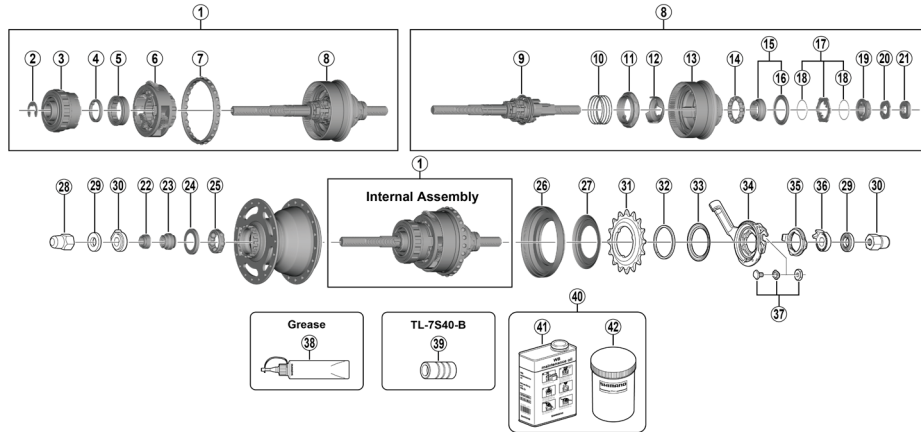

NEXUS 3-Speed Internal Hub
SG-3R75-B

ITEM NO.	SHIMANO CODE NO.	DESCRIPTION	INTERCHANGEABILITY		
			SG-3R75-A	SG-C3000-7R	SG-C3000-7C
1	Y3F198010	Internal assembly (axle length 174 mm)	B		
	Y3F198020	Internal assembly (axle length 193 mm)	B		
	Y3F198030	Internal assembly (axle length 197.6 mm)	B		
	Y3F198040	Internal assembly (axle length 200 mm)	B		
2	Y33Y19000	Snap ring (diameter 9.6 mm)	A		
3	Y39098050	Cam body unit	A		
4	Y38R11000	Sun gear guide ring 2	A	A	A
5	Y3EV08000	Sun gear 2			
6	Y39098060	Carrier unit	A	A	A
7	Y3EV98220	Ball retainer H (3/16" x 26)	B	B	B
8	Y3F198050	Axle and driver unit (axle length 174 mm)	B		
	Y3F198060	Axle and driver unit (axle length 193 mm)	B		
	Y3F198070	Axle and driver unit (axle length 197.6 mm)	B		
	Y3F198080	Axle and driver unit (axle length 200 mm)	B		
9	Y3F198090	Axle unit (axle length 174 mm)			
	Y3F198100	Axle unit (axle length 193 mm)			
	Y3F198110	Axle unit (axle length 197.6 mm)			
	Y3F198120	Axle unit (axle length 200 mm)			
10	Y33024000	Return spring A	A	A	A
11	Y33Z10000	Gear shifting cam	A	A	A
12	Y3F101000	Feed cam			
13	Y37P98060	Driver unit	A	A	A
14	Y33091600	Ball retainer F (3/16" x 12)	A	A	A
15	Y39098160	Right-hand cone with seal	A	A	A
16	Y35K07000	Right-hand cone seal	A	A	A
17	Y33F98040	Driver plate with seal	A	A	A
18	Y33012000	Driver plate seal	A	A	A
19	Y33E98120	Lock washer	A	A	A
20	Y33Z08000	Stop washer	A	A	A
21	Y33Z07020	Right-hand lock nut (3.4 mm)	A	A	A
22	Y31Z06020	Lock nut for left-hand cone	A	A	A
23	Y33M37000	Left-hand cone	A	A	A
24	Y31Z07000	Left-hand dust cap	A		
25	Y32190220	Ball retainer A (1/4" x 7)	A	A	A
26	Y35B05000	Right-hand dust cap B	A		
27	Y33Z26000	Right-hand dust cap C	A	A	A
* 28	Y31414010	Cap nut (3/8")			
	Y20003000	Hub nut (9 mm)			
* 29	Y22006040	Washer (3.2 mm)			
* 30	Y33M39510	Non-turn washer 5L (brown)	A	A	A
	Y33M39610	Non-turn washer 6L (white)	A	A	A
	Y33M39710	Non-turn washer 7L (gray)	A	A	A
	Y34R85000	Non-turn washer 8L (dark green)	A	A	A
	Y33M9802T	Non-turn washer 9L (light brown)	A	A	A
* 31	Y32203200	Sprocket 16T (Black)			
	Y73T21830	Sprocket 18T (Black)			
	Y73T21930	Sprocket 19T (Black)			
	Y73T22030	Sprocket 20T (Black)			
	Y73T22130	Sprocket 21T (Black)			
	Y73T22230	Sprocket 22T (Black)			
	Y73T22330	Sprocket 23T (Black)			
* 32	Y32120100	Snap ring C			
* 33	Y74Y18000	Driver cap			
* 34	Y74Y98170	CJ-NX40 Cassette joint unit			
* 35	Y33Z98020	Cassette joint fixing ring			
	Y33Z20500	Non-turn washer 5R (yellow)	A	A	A
	Y33M39600	Non-turn washer 6R (silver)	A	A	A
* 36	Y33M39700	Non-turn washer 7R (black)	A	A	A
	Y34R85010	Non-turn washer 8R (dark blue)	A	A	A
	Y33M9801T	Non-turn washer 9R (light green)	A	A	A
* 37	Y74Y98030	Inner cable fixing bolt unit			
38	Y04130100	Internal hub grease (100 g)			
	Y04130200	Internal hub grease (2.5 kg)			
39	Y30889000	TL-7S40-B Right-hand cone tool	A	A	A
40	Y00298010	Internal hub maintenance oil set			
41	Y00201000	Internal hub maintenance oil (1 L)			
42	Y00201100	Bottle			

A: Same parts.

B: Parts are usable, but differ in materials, appearance, finish, size, etc.

Absence of mark indicates non-interchangeability.

Feb.-2024-4299C

© Shimano Inc. 1

SHIMANO