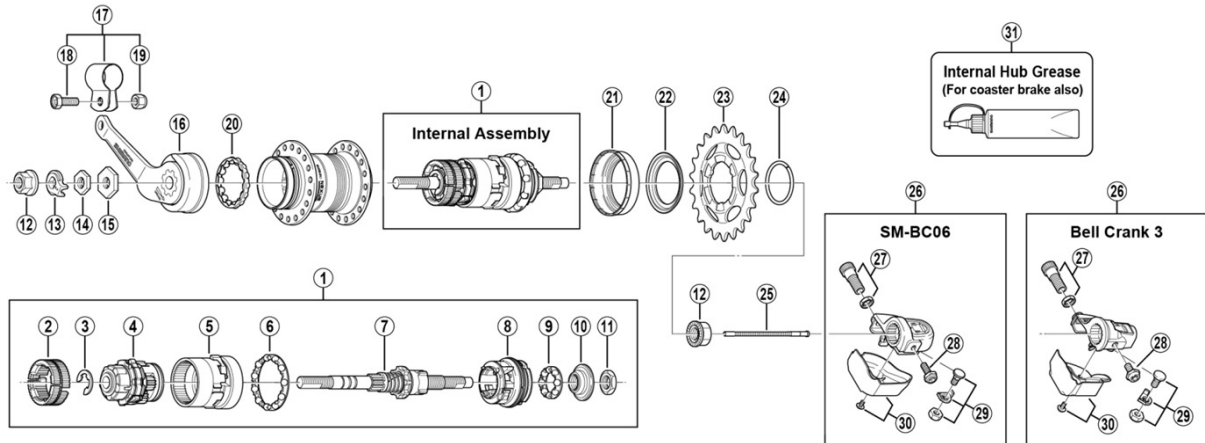

NEXUS 3-speed Hub w/Coaster Brake

SG-3C41

Inter-3 Hub Left Side Non-turn Washer Spec.

ITEM NO.	SHIMANO CODE NO.	DESCRIPTION
1	Y35U98010	Internal Assembly (Axle Length 168 mm)
	Y33R98020	Internal Assembly (Axle Length 175 mm)
	Y35U98020	Internal Assembly (Axle Length 178 mm)
2	Y33R90600	Brake Shoe Unit
3	Y32532000	Stop Ring (Dia. 9 mm)
4	Y33R90700	Carrier Unit
5	Y33R90800	Ring Gear Unit
6	Y35U98060	Ball Retainer K (7/32" x 11)
7	Y33R98050	Axle Unit (Axle Length 168 mm)
	Y33R98040	Axle Unit (Axle Length 175 mm)
	Y35U98030	Axle Unit (Axle Length 178 mm)
8	Y33R90400	Driver Unit
9	Y35U98070	Ball Retainer J (7/32" x 8)
10	Y33R90500	Right Hand Cone with Dust Seal
11	Y32139040	Right Hand Lock Nut (4.5 mm) for Axle Length 168 mm/178 mm
	Y32530100	Right Hand Lock Nut (9.9 mm) for Axle Length 175 mm
12	Y22015010	Flange Nut
13	Y33Z20200	Non-turn Washer 2 (Yellow)
14	Y33R49010	Left Hand Lock Nut (3 mm) for Axle Length 168 mm/178 mm
	Y33R49020	Left Hand Lock Nut (5 mm) for Axle Length 175 mm
15	Y33R48010	Stop Nut (3 mm)
16	Y35U98040	Brake Arm Unit
17	Y33F98090	Brake Arm Clip Unit (5/8")
	Y33F98100	Brake Arm Clip Unit (3/4")
18	Y75M06000	Clip Bolt (M6 x 16)
19	Y31727200	Clip Nut
20	Y33R90200	Ball Retainer L (3/16" x 14)
21	Y33R05000	Right Hand Dust Cap A
22	Y33R52001	Right Hand Dust Cap B
23	Y32203200	Sprocket Wheel 16T (Black)
	Y73T21830	Sprocket Wheel 18T (Black)
	Y73T21930	Sprocket Wheel 19T (Black)
	Y73T22030	Sprocket Wheel 20T (Black)
	Y73T22130	Sprocket Wheel 21T (Black)
	Y73T22230	Sprocket Wheel 22T (Black)
	Y73T22330	Sprocket Wheel 23T (Black)
* 24	Y32520110	Snap Ring C
25	Y33S98180	Push Rod (86.85 mm) for Axle Length 175 mm/178 mm
26	Y6P198030	SM-BC06 Bell Crank Unit
	Y33S95100	Bell Crank 3 Unit
27	Y33S98010	Cable Adjusting Bolt and Nut
28	Y33S74000	Bell Crank Body Fixing Screw for SM-BC06
	Y33S57000	Bell Crank Body Fixing Screw for Bell Crank 3
29	Y33S98030	Inner Cable Fixing Bolt Unit
30	Y6P198040	Bell Crank Cover and Fixing Screw for SM-BC06
	Y33S98020	Bell Crank Cover and Fixing Screw for Bell Crank 3
31	Y04120800	Internal Hub Grease (Net. 100 g)