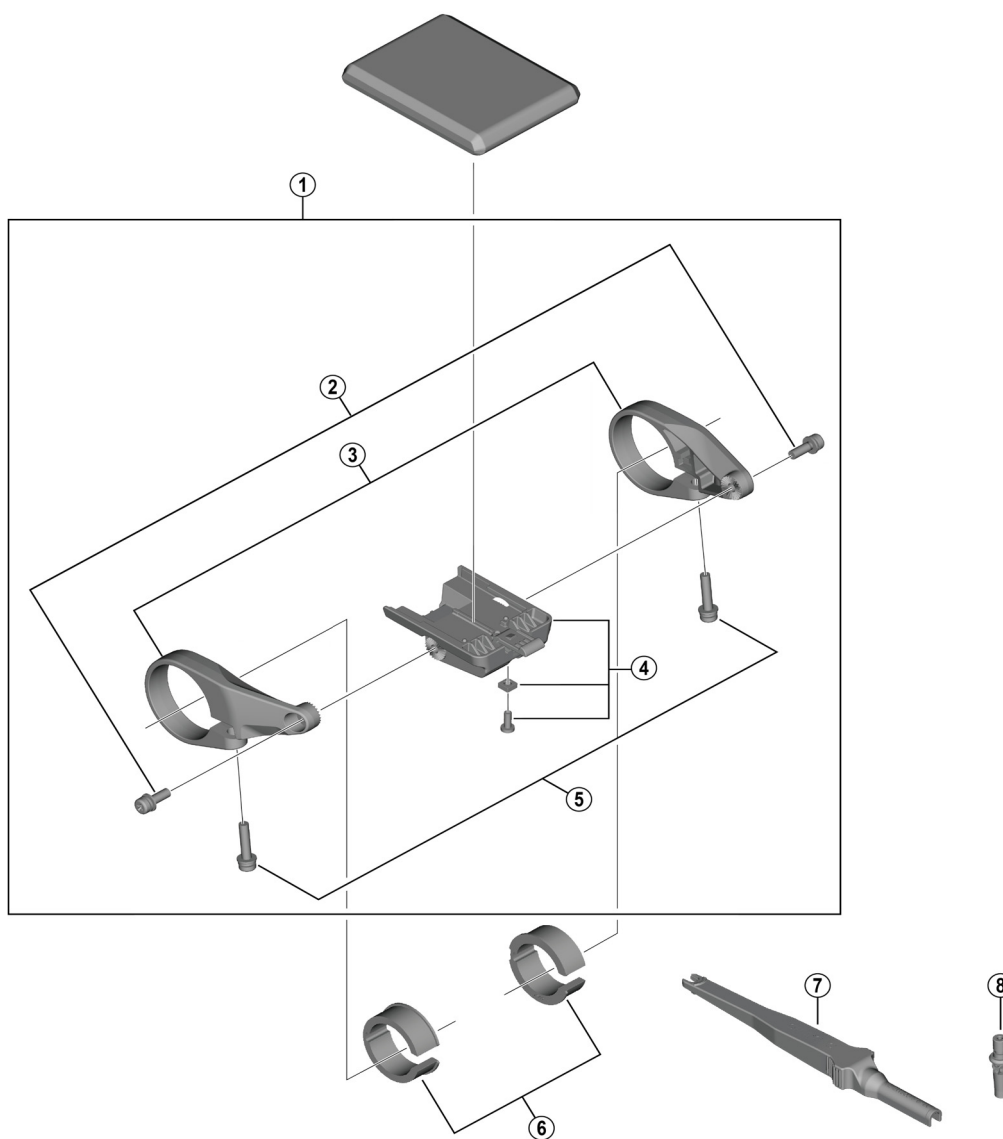

Cycle Computer SC-EN610

SC-E6100

ITEM NO.	SHIMANO CODE NO.	DESCRIPTION	INTERCHANGEABILITY		
1	Y7KL98010	Bracket unit (stay diameter 31.8)			
	Y7KL98020	Bracket unit (stay diameter 35)			
2	Y7KL98030	Stay fixing screw (M4 x 13) 2 pcs.			
3	Y7KL98040	Stay R and stay L (diameter 31.8)	A		
	Y7KL98050	Stay R and stay L (diameter 35)			
4	Y7KL98060	Bracket terminal			
5	Y70Z98050	Mounting screw (M4 x 20) 2 pcs.			
6	Y70Z98040	Adapter (diameter 25.4) 2 pcs. for stay diameter 31.8	A		
7	Y7HE40000	TL-EW300 Plug tool			
8	Y7HE30000	Dummy plug			