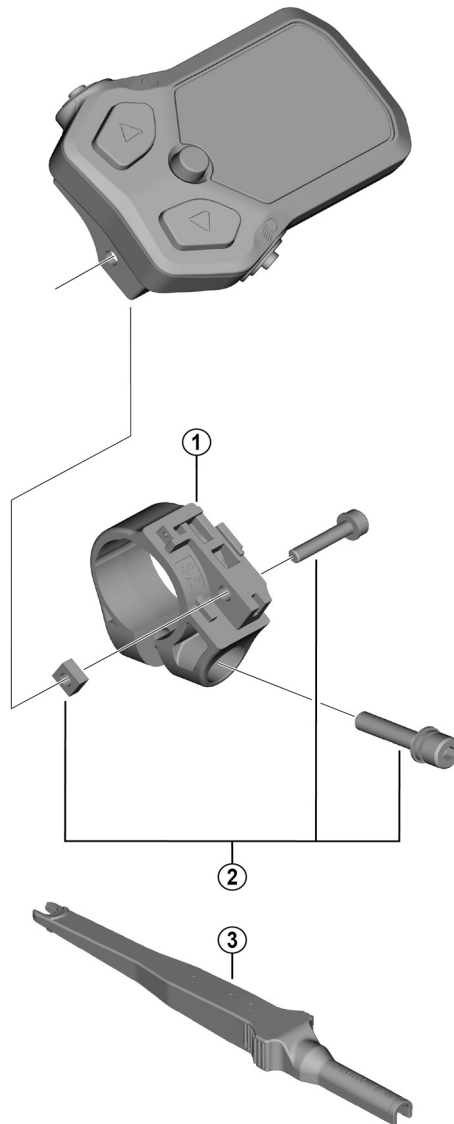

System Information Display SC-EN500

SC-E5000

ITEM NO.	SHIMANO CODE NO.	DESCRIPTION	INTERCHANGEABILITY	
1	Y7HU01020	Stay (diameter 22.2)	A	
	Y7HU01025	Stay (diameter 22.2) for I-spec EV	A	
2	Y7HU98010	Fixing bolts and nut	A	
3	Y7HE40000	TL-EW300 Plug tool		

A: Same parts.

B: Parts are usable, but differ in materials, appearance, finish, size, etc.

Absence of mark indicates non-interchangeability.

Specifications are subject to change without notice.

Aug.-2022-4996