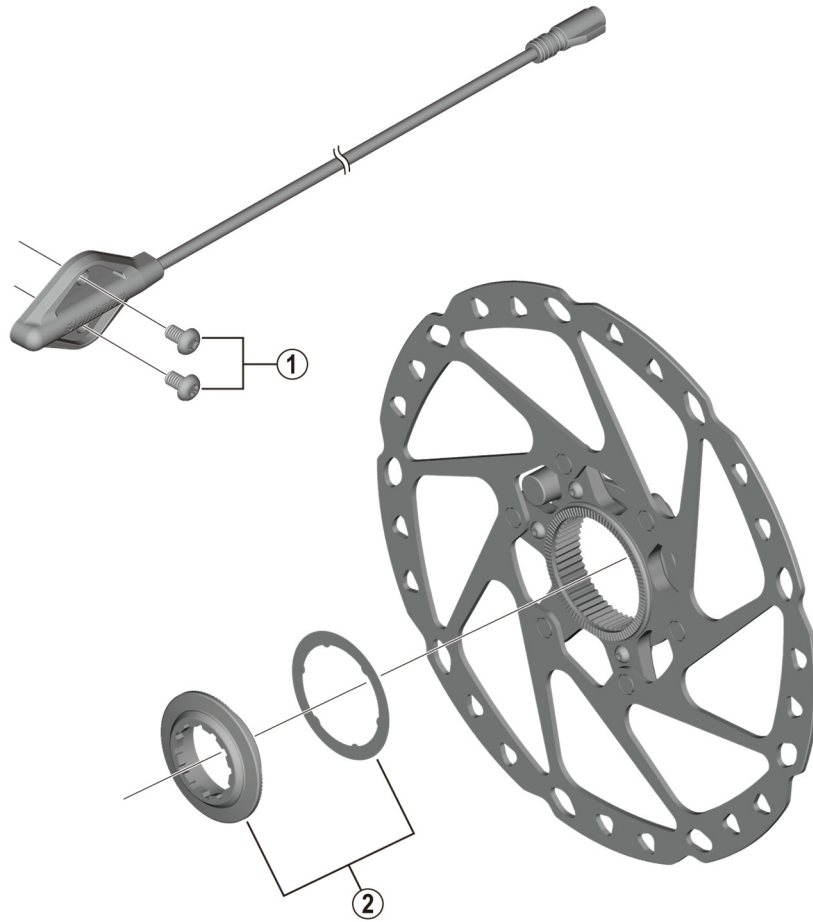

Disc Brake Rotor
RT-EM600
SM-DUE11 Speed Sensor Unit

ITEM NO.	SHIMANO CODE NO.	DESCRIPTION
1	Y72J98010	Speed Sensor Fixing Bolt (M3) 2 pcs.
2	Y8K998010	Lock Ring & Washer

Aug.-2018-4537
© Shimano Inc. I

Specifications are subject to change without notice.

SHIMANO