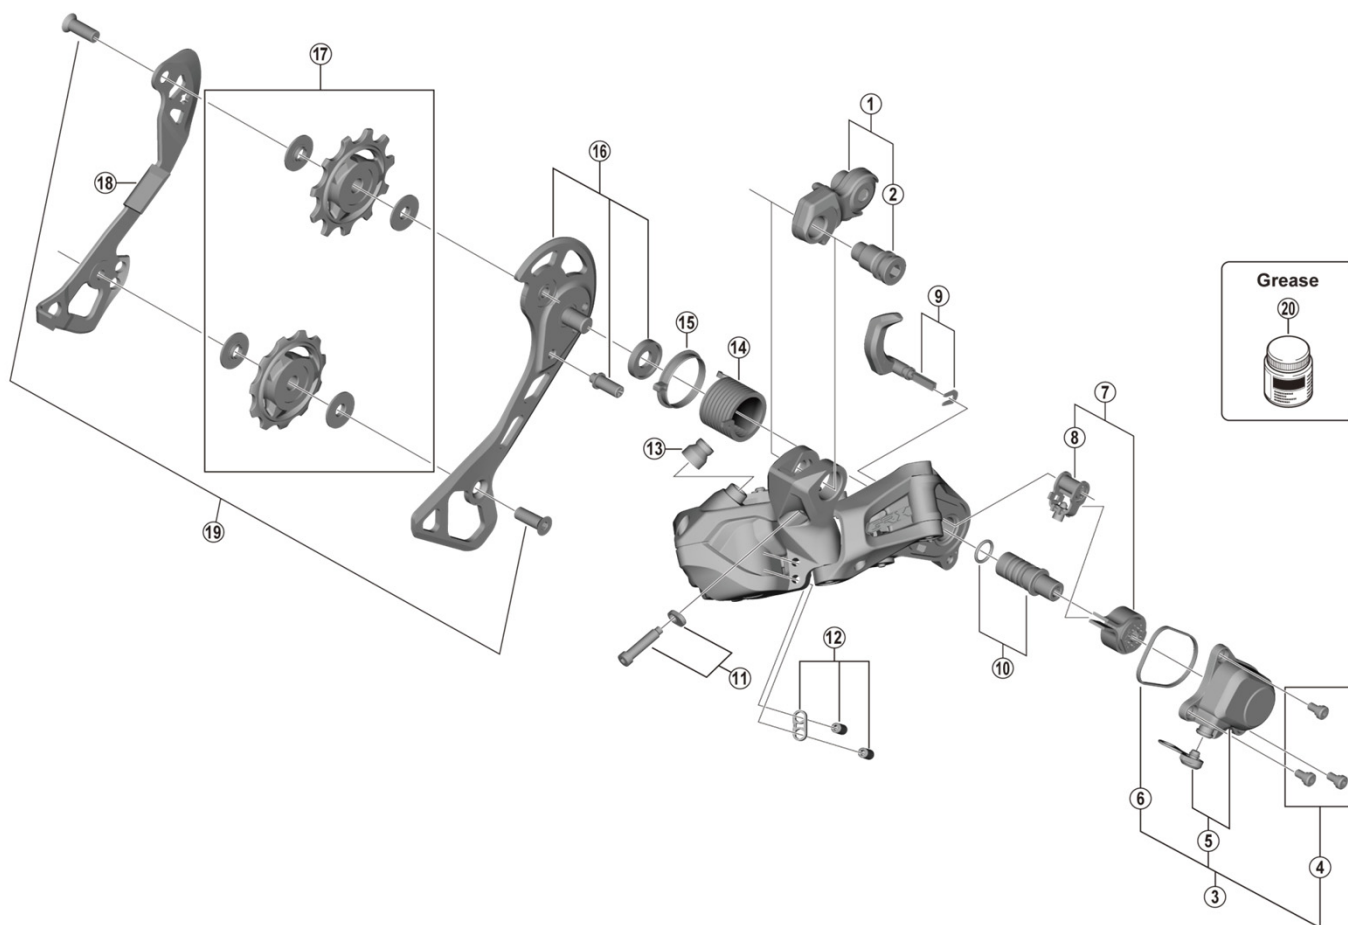

GRX Rear Derailleur RD-RX817 (11-speed)

ITEM NO.	SHIMANO CODE NO.	DESCRIPTION
1	Y3FC98010	Bracket Axle Unit (for normal type)
2	Y3E958000	B-Axle 2 (for Direct Mount type)
3	Y3HT98020	P-Cover Unit
4	Y5Y198070	P-Cover Screw Set (3 pcs.)
5	Y3HT98030	P-Cover & Cap
6	Y5ZN00031	P-Cover Packing
7	Y3HT98040	Stabilizer Unit
8	Y3HT98050	Cam Unit
9	Y3HT98060	Switch Lever Unit & Fixing Plate
10	Y3HT98070	P-Axle & O-Ring
* 11	Y3E998040	End Adjusting Screw & Plate
12	Y5ZN98060	Stroke Adjusting Screws & Plate
13	Y5PU130Y0	Boot Cover
14	Y5PU13100	P-Tension Spring
15	Y5PU130T0	P-Seal Ring
16	Y3HT98080	Outer Plate Assembly
17	Y3HT98010	Tension & Guide Pulley Set
18	Y5ZN00080	Inner Plate
19	Y3HR98050	Pulley Screw (2 pcs.)
20	Y04121000	New Grease for Stabilizer (Net. 50g)