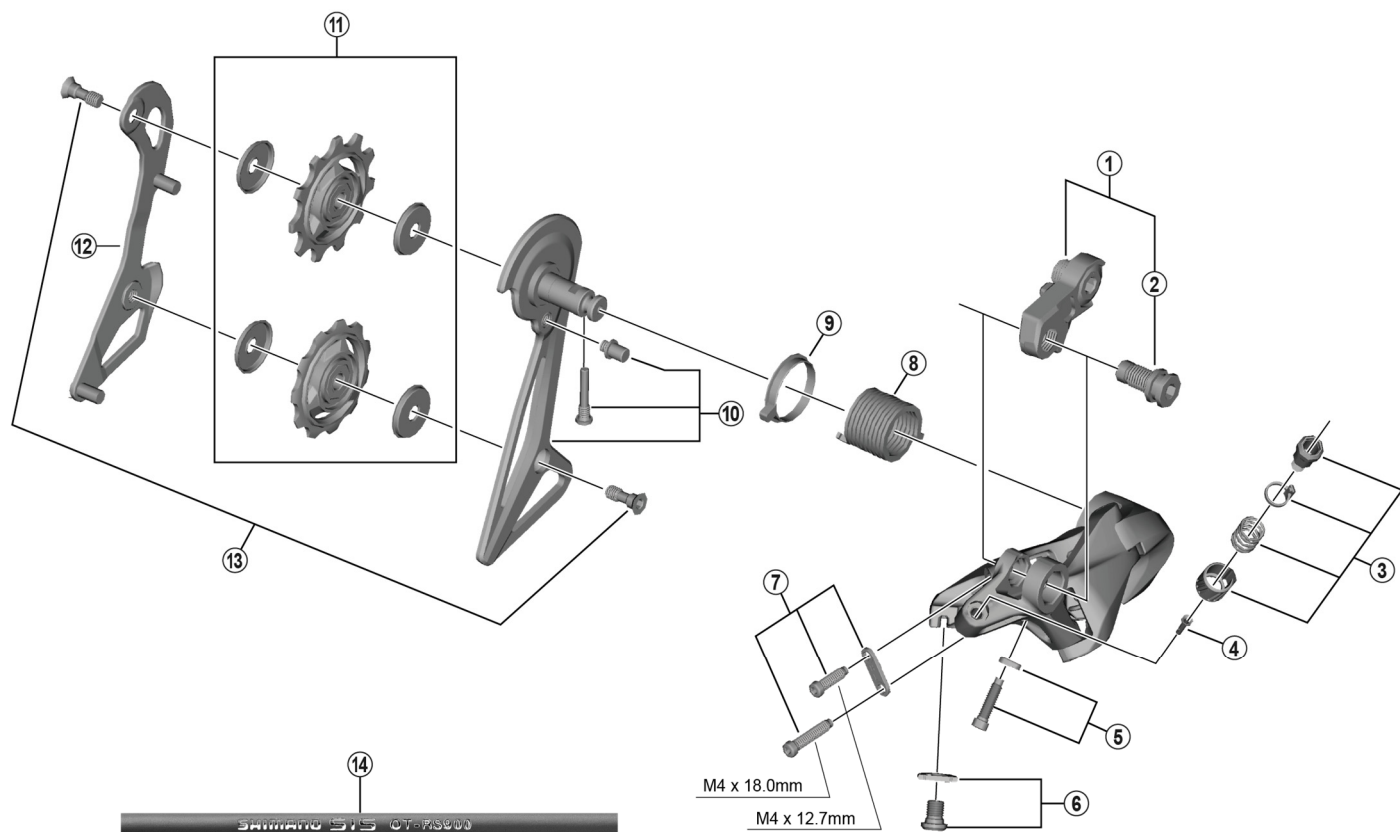

DURA-ACE Rear Derailleur RD-R9100-SS (11-speed)

| ITEM NO. | SHIMANO CODE NO. | DESCRIPTION |
|----------|------------------|---|
| 1 | Y5ZR98020 | Bracket Axle Unit (for normal type) |
| 2 | Y5ZR69000 | B-Axle 2 (for Direct Mount type) |
| * 3 | Y5ZR98030 | Cable Adjusting Bolt Unit |
| 4 | Y5PV48000 | Cover with tongue |
| 5 | Y5ZR98040 | End Adjusting Bolt & Plate |
| 6 | Y5ZR98050 | Cable Fixing Bolt & Plate |
| 7 | Y5ZR98060 | Stroke Adjusting Screws & Plate |
| 8 | Y5PV17000 | P-Tension Spring |
| 9 | Y5PV24000 | P-Seal Ring |
| 10 | Y5ZR98070 | Outer Plate, Plate Stopper Pin & Fixing Bolt |
| 11 | Y5ZR98010 | Tension & Guide Pulley Set |
| 12 | Y5ZR98080 | Inner Plate |
| 13 | Y5XX98130 | Pulley Bolt (2 pcs.) |
| 14 | Y0BM98011 | OT-RS900 (Black) 240 mm x 10 pcs. (with Sealed Outer Cap & Outer Cap with Long Tongue) |
| | Y0BM98021 | OT-RS900 (White) 240 mm x 10 pcs. (with Sealed Outer Cap & Outer Cap with Long Tongue) |
| | Y0BM98031 | OT-RS900 (Red) 240 mm x 10 pcs. (with Sealed Outer Cap & Outer Cap with Long Tongue) |
| | Y0BM98041 | OT-RS900 (High-tech gray) 240 mm x 10 pcs. (with Sealed Outer Cap & Outer Cap with Long Tongue) |

Nov.-2017-4058D
© Shimano Inc. I

Specifications are subject to change without notice.

SHIMANO