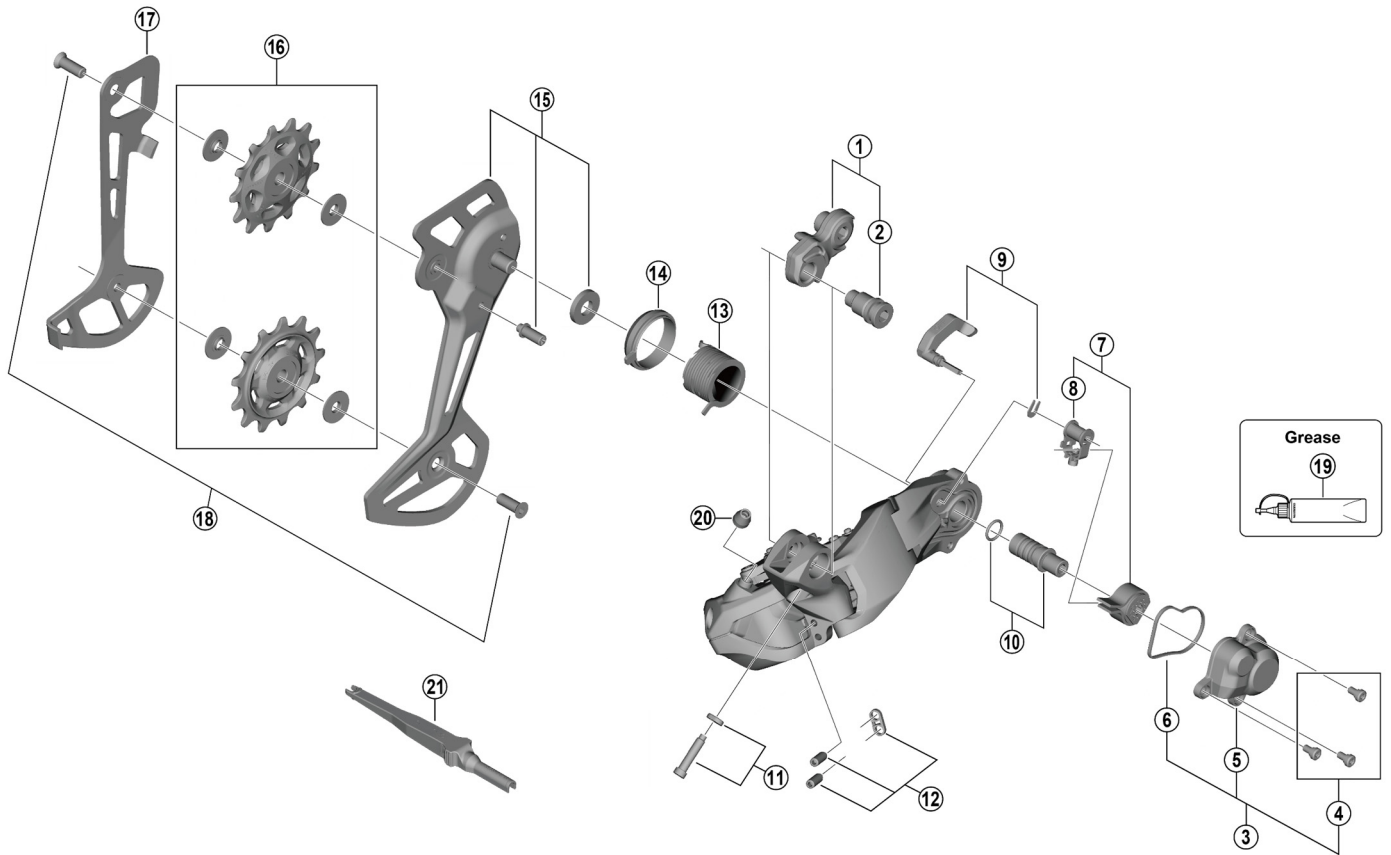

DEORE XT Rear Derailleur RD-M8150-12 (SGS) 12-speed

ITEM NO.	SHIMANO CODE NO.	DESCRIPTION	INTERCHANGEABILITY		
1	Y3JN98010	Bracket axle unit			
2	Y5PV15000	B-axle 2			
3	Y3JP98010	P-cover unit	B		
4	Y5Y198070	P-cover screw set (3 pcs.)	A		
5	Y3JP9801T	P-cover	B		
6	Y3FA63000	P-cover packing	A		
7	Y3GF98040	Stabilizer unit	A		
8	Y3E498040	Cam unit	A		
9	Y3JN98030	Switch lever unit and fixing plate			
10	Y5PV98060	P-axle and O-ring	A		
11	Y3JN98040	End adjust screw and plate			
12	Y5ZN98060	Stroke adjusting screws and plate			
13	Y3FA55000	P-tension spring	A		
14	Y3FA62000	P-seal ring	A		
15	Y3JN98050	Outer plate assembly (SGS)			
16	Y3FW98010	Tension and guide pulley set	A		
17	Y3FX26000	Inner plate			
18	Y3FW98090	Pulley screw (2 pcs.)	A		
19	Y04121000	New grease for stabilizer (Net. 50 g)	A		
20	Y3GK89000	Boot			
21	Y7HE40000	TL-EW300 Plug tool			

A: Same parts.

B: Parts are usable, but differ in materials, appearance, finish, size, etc.

Absence of mark indicates non-interchangeability.

Specifications are subject to change without notice.

Oct.-2022-4974