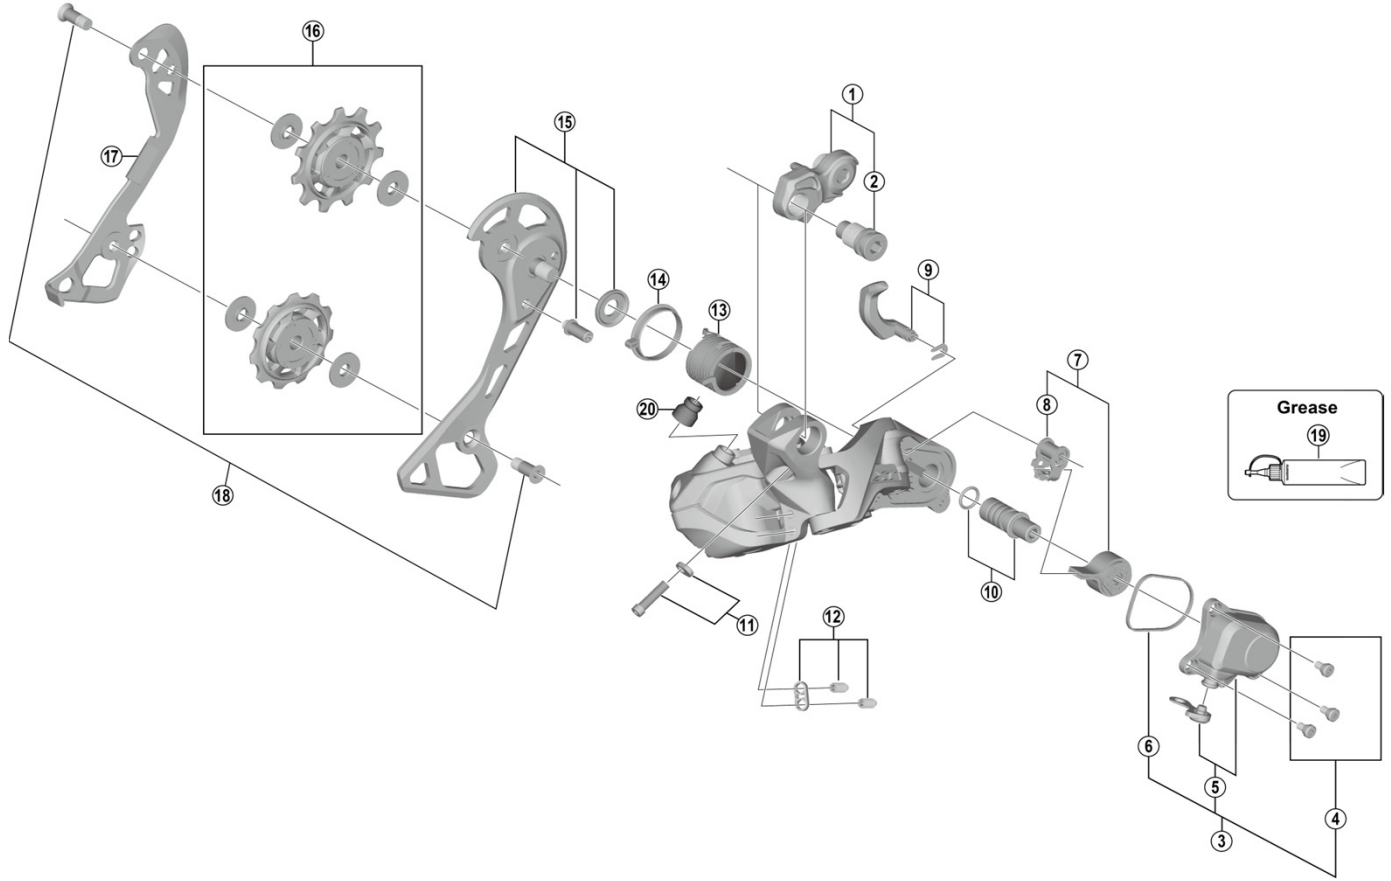

DEORE XT Rear Derailleur (11-speed)

# RD-M8050 (GS)

RD-M8050

ITEM NO.	SHIMANO CODE NO.	DESCRIPTION	INTERCHANGEABILITY	
1	Y5ZN98010	Bracket Axle Unit (for normal type)		
2	Y5ZN00023	B-Axle 2 (for Direct Mount type)	A	
3	Y5ZN98020	P-Cover Unit		
4	Y5Y198070	P-Cover Screw Set (3 pcs.)	A	
5	Y5ZN98030	P-Cover & Cap		
6	Y5ZN00031	P-Cover Packing		
* 7	Y3GF98040	Stabilizer Unit		
* 8	Y3E498040	Cam Unit		
9	Y5ZN98040	Switch Lever Unit & Fixing Plate		
10	Y5PV98060	P-Axle & O-Ring		
11	Y5ZN98050	End Adjust Screw & Plate		
12	Y5ZN98060	Stroke Adjusting Screws & Plate		
13	Y5PU13100	P-Tension Spring	A	
14	Y5PU130T0	P-Seal Ring	A	
15	Y5ZN98070	Outer Plate Assembly		
16	Y5RT98120	Guide & Tension Pulley Set		
17	Y5PU09100	Inner Plate	A	
18	Y5V598140	Pulley Screw (2 pcs.)		
19	Y04121000	New Grease for Stabilizer (Net. 50g)	A	
	Y04120800	Grease for Stabilizer (Net. 100g)	A	
20	Y5PU130Y0	Boot Cover	A	