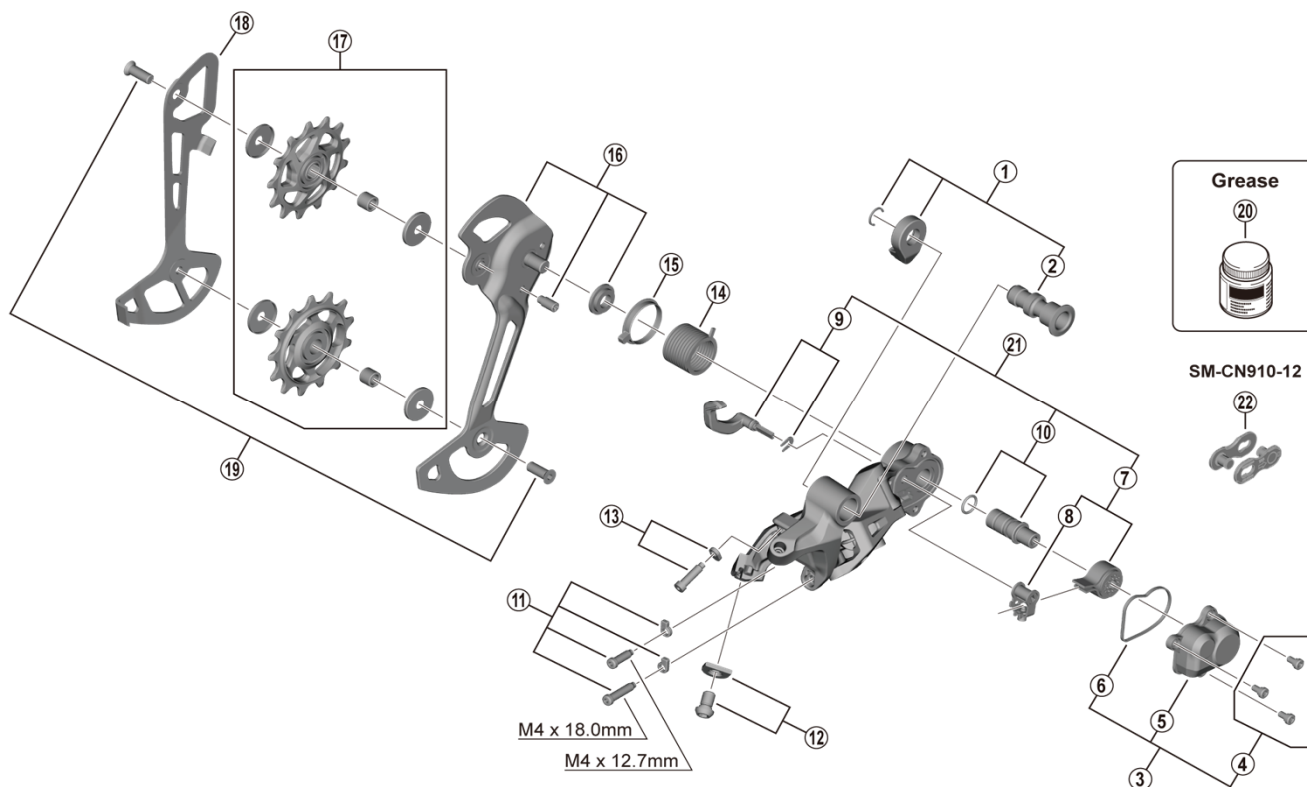

SLX Rear Derailleur RD-M7120-SGS 12-speed

ITEM NO.	SHIMANO CODE NO.	DESCRIPTION
1	Y3FY98020	Bracket axle unit
2	Y3FW42000	B-axle
3	Y3FZ98010	P-cover unit
4	Y5Y198070	P-cover screw set (3 pcs.)
5	Y3FZ46000	P-cover
6	Y5PV25000	P-cover packing
7	Y3GF98040	Stabilizer unit and cam unit
8	Y3E498040	Cam unit
9	Y3FX98030	Switch lever unit and fixing plate
10	Y3FX98060	P-axle and O-ring
11	Y3FX98040	Stroke adjusting screws and plates
12	Y3F398040	Cable fixing screw and plate
13	Y5ZR98040	End adjust screw (M4 x 15) and plate
14	Y5PV17000	P-tension spring
15	Y5PV24000	P-seal ring
16	Y3FX98050	Outer plate assembly (SGS)
17	Y3FY98010	Tension and guide pulley set
18	Y3FZ26000	Inner plate (SGS)
19	Y5V598140	Pulley screw (2 pcs.)
20	Y04121000	New grease for stabilizer (Net. 50 g)
* 21	Y3FX98070	Stabilizer kit unit
* 22	ISMEN91012A	SM-CN910-12 QUICK-LINK

Apr.-2021-4608A
© Shimano Inc. I

Specifications are subject to change without notice.

SHIMANO