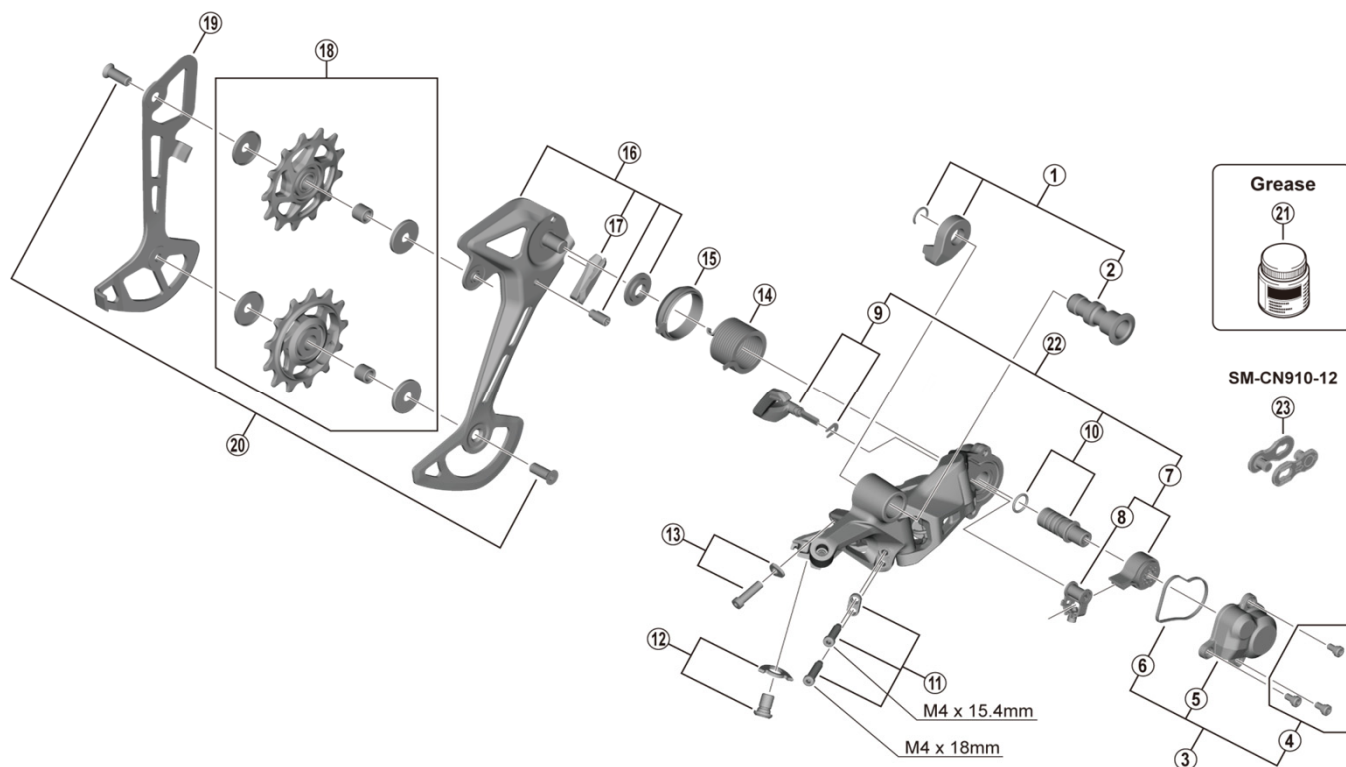

SLX Rear Derailleur RD-M7100-SGS 12-speed

ITEM NO.	SHIMANO CODE NO.	DESCRIPTION
1	Y3FY98020	Bracket axle unit
2	Y3FW42000	B-axle
3	Y3FY98030	P-cover unit
4	Y5Y198070	P-cover screw set (3 pcs.)
5	Y3FY46000	P-cover
6	Y3FA63000	P-cover packing
7	Y3GF98040	Stabilizer unit and cam unit
8	Y3E498040	Cam unit
9	Y3FA98040	Switch lever unit and fixing plate
10	Y5PV98060	P-axle and O-ring
11	Y3FW98050	Stroke adjusting screws and plate
12	Y3FW98060	Cable fixing screw and plate
13	Y3FW98070	End adjust screw (M4 x 14.1) and plate
14	Y3FA55000	P-tension spring
15	Y3FA62000	P-seal ring
16	Y3FY98050	Outer plate assembly (SGS)
17	Y3FY51000	Bumper
18	Y3FY98010	Tension and guide pulley set
19	Y3FY26000	Inner plate (SGS)
20	Y50J98070	Pulley screw (2 pcs.)
21	Y04121000	New grease for stabilizer (Net. 50 g)
* 22	Y3FA98100	Stabilizer kit unit
* 23	ISMEN91012A	SM-CN910-12 QUICK-LINK