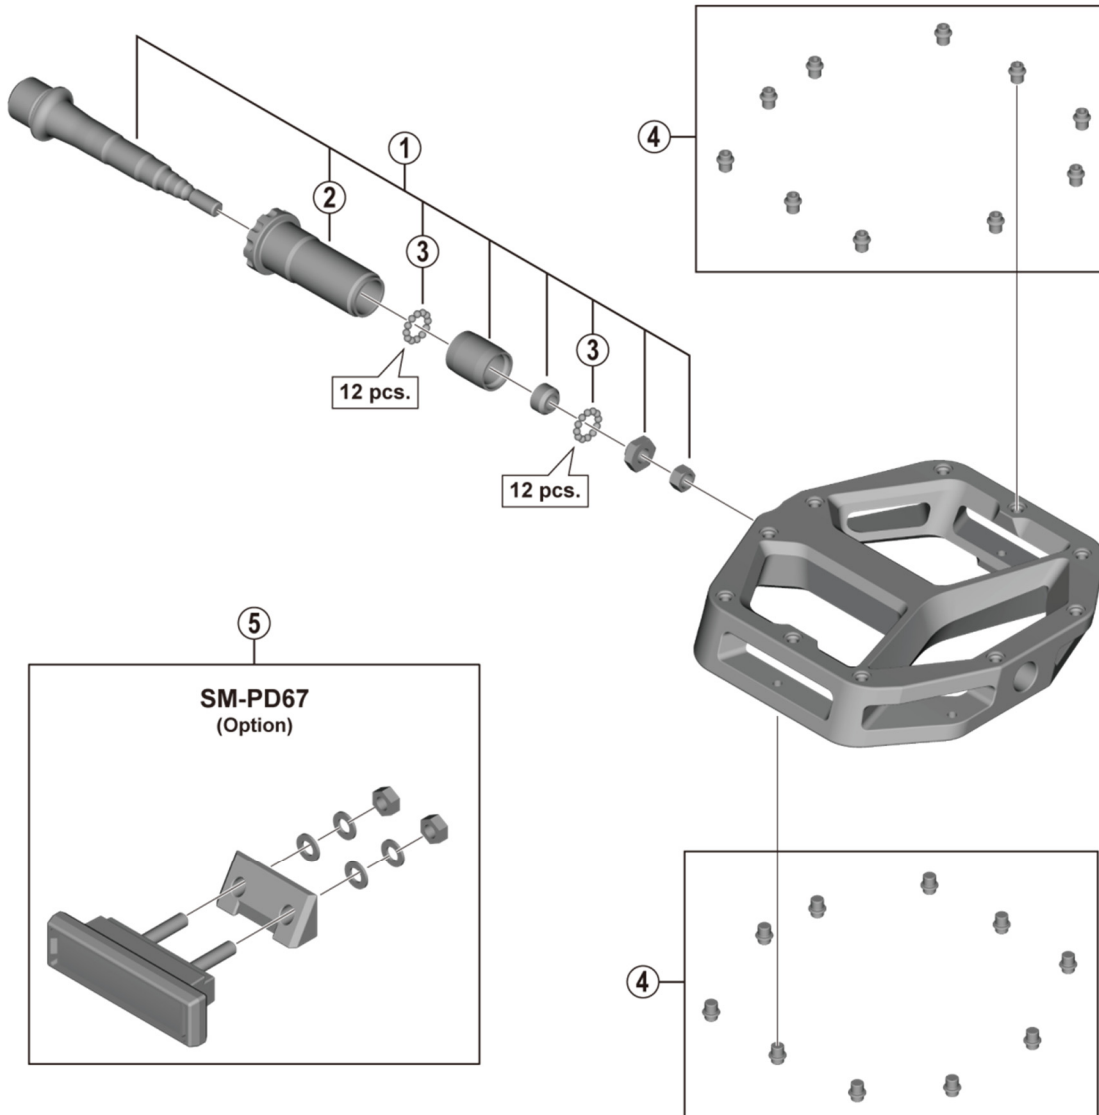

DEORE XT Pedals PD-M8140

ITEM NO.	SHIMANO CODE NO.	DESCRIPTION	INTERCHANGEABILITY	
			PD-M8040	PD-M8120
1	YL8698030	Pedal Axle Assembly (Right / B.C.9/16" x 20T.P.I.)	A	
	YL8698040	Pedal Axle Assembly (Left / B.C.9/16" x 20T.P.I.)	A	
2	YL8698050	Lock Bush (Right)	A	
	YL8698060	Lock Bush (Left)	A	
3	Y41N98030	Steel Ball (3/32") 62 pcs.	A	A
4	YL8A98010	Short Pin (12 pcs.)	A	
	YL8A98020	Long Pin (12 pcs.)	A	
5	YL8698070	SM-PD67 Reflector Unit (4 pcs. / Option / AS Compatible)	A	

A: Same parts.

B: Parts are usable, but differ in materials, appearance, finish, size, etc.

Absence of mark indicates non-interchangeability.

Specifications are subject to change without notice.

May-2019-4516