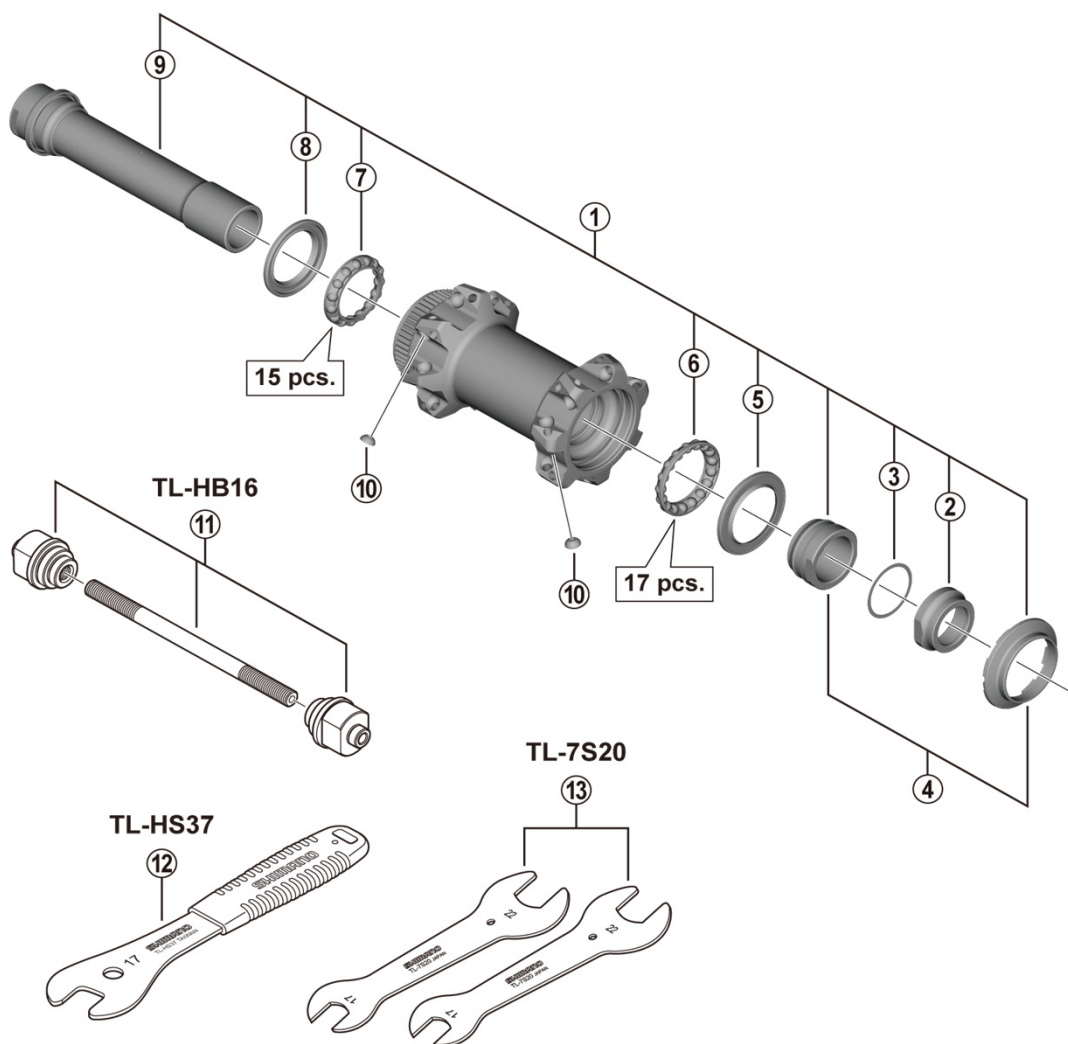

DEORE XT Front Hub HB-M8110-BS For Disc Brake

• Over Lock Nut Dimension: 110 mm

ITEM NO.	SHIMANO CODE NO.	DESCRIPTION
1	Y2E598010	Complete Hub Axle
2	Y2A500050	Right Hand Lock Nut
3	Y24613000	Adjusting Washer
* 4	Y2E598020	Right Hand Cone & Cap
5	Y27X15000	Right Hand Seal Ring
6	Y27X98030	Right Hand Ball Retainer (5/32" x 17)
7	Y27X98040	Left Hand Ball Retainer (5/32" x 15)
8	Y27X14000	Left Hand Seal Ring
9	Y2AH98020	Hub Axle Unit
10	Y44801000	SPHERICAL WASHER
11	Y20W98020	TL-HB16 Hub Setting Tool
12	Y23098030	TL-HS37 Hub Spanner (17 mm)
13	Y13098900	TL-7S20 Hub Spanner (17 mm x 22 mm) 2 pcs.

Jun.-2020-4580A
© Shimano Inc. |

Specifications are subject to change without notice.

SHIMANO