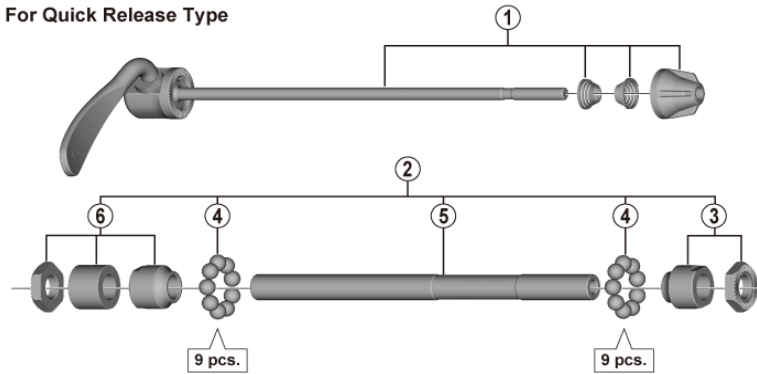

Freehub FH-TY500 7-speed

For Quick Release Type

For Nut Type

• Over Lock Nut Dimension: 130mm / 135 mm

ITEM NO.	SHIMANO CODE NO.	DESCRIPTION	FH-TX500		FH-RM30	
			INTERCHANGEABILITY			
1	Y3F698010	Complete quick release 161 mm (black)				A
	Y31U98010	Complete quick release 166 mm (black)	A			A
	Y31U98020	Complete quick release 170 mm (black)	A			A
2	Y3F698020	Complete hub axle 146 mm for quick release type				B
	Y3F698030	Complete hub axle 141 mm for quick release type				B
3	Y3E698020	Right hand lock nut Unit for quick release type				A
4	Y34T98030	Steel ball (1/4") 18 pcs.				A
5	Y31S00010	Hub axle M10 x 146 mm for quick release type				B
	Y3F607000	Hub axle M10 x 141 mm for quick release type				B
6	Y3F698040	Left hand lock nut unit for quick release type (T=13)				B
	Y3F698050	Left hand lock nut unit for quick release type (T=8)				B
7	Y3F698060	Complete hub axle 185 mm				B
	Y3F698070	Complete hub axle 180 mm				B
	Y3F798040	Complete hub axle 195 mm for cap nut type				B
8	Y3F798010	Complete hub axle 185 mm for cap nut type				B
	Y3F698080	Right hand lock nut unit	A			B
9	Y3F798020	Right hand lock nut unit for cap nut type				B
	Y3F705000	Hub axle M10 x 195 mm				
10	Y3E750000	Hub axle M10 x 185 mm				B
	Y3F704000	Hub axle M10 x 180 mm				B
	Y3F698090	Left hand lock nut unit (T=13)				B
11	Y3F698100	Left hand lock nut unit (T=8)				B
	Y3F798030	Left hand lock nut unit for cap nut type (T=13)				B
11	Y3F698110	Freewheel body unit				

A: Same parts.

B: Parts are usable, but differ in materials, appearance, finish, size, etc.

Absence of mark indicates non-interchangeability.

Specifications are subject to change without notice.

Oct. 2021-4359B