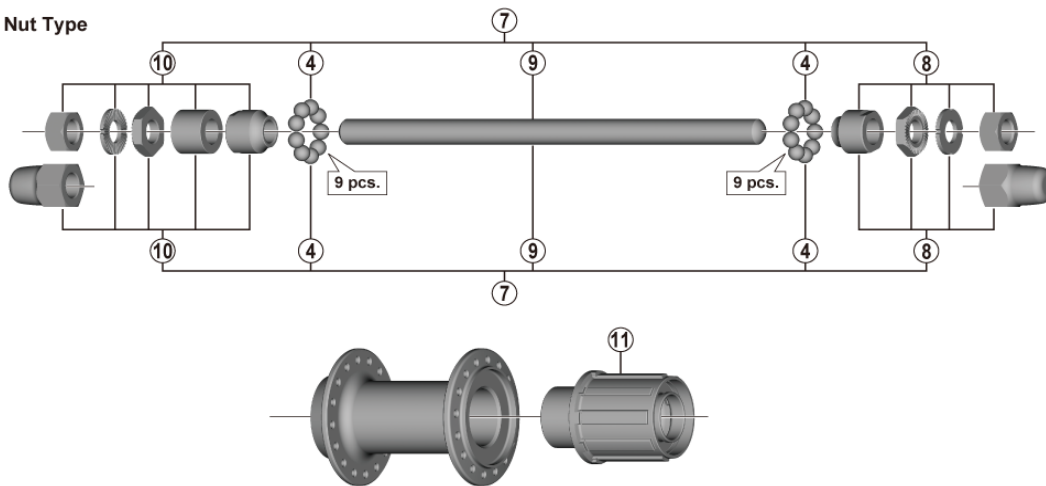

Freehub FH-TY500 7-speed

For Quick Release Type

For Nut Type

• Over Lock Nut Dimension: 130mm / 135 mm

ITEM NO.	SHIMANO CODE NO.	DESCRIPTION	FH-TX500		FH-RM30	
			INTERCHANGEABILITY			
1	Y3F698010	Complete quick release 161 mm (black)				A
	Y31U98010	Complete quick release 166 mm (black)	A			A
	Y31U98020	Complete quick release 170 mm (black)	A			A
2	Y3F698020	Complete hub axle 146 mm for quick release type				B
	Y3F698030	Complete hub axle 141 mm for quick release type				B
3	Y3E698020	Right hand lock nut Unit for quick release type				A
4	Y34T98030	Steel ball (1/4") 18 pcs.				A
5	Y31S00010	Hub axle M10 x 146 mm for quick release type				B
	Y3F607000	Hub axle M10 x 141 mm for quick release type				B
6	Y3F698040	Left hand lock nut unit for quick release type (T=13)				B
	Y3F698050	Left hand lock nut unit for quick release type (T=8)				B
7	Y3F698060	Complete hub axle 185 mm				B
	Y3F698070	Complete hub axle 180 mm				B
	Y3F798040	Complete hub axle 195 mm for cap nut type				B
8	Y3F798010	Complete hub axle 185 mm for cap nut type				B
	Y3F698080	Right hand lock nut unit	A			B
9	Y3F798020	Right hand lock nut unit for cap nut type				B
	Y3F705000	Hub axle M10 x 195 mm				
10	Y3E750000	Hub axle M10 x 185 mm				B
	Y3F704000	Hub axle M10 x 180 mm				B
	Y3F698090	Left hand lock nut unit (T=13)				B
11	Y3F698100	Left hand lock nut unit (T=8)				B
	Y3F798030	Left hand lock nut unit for cap nut type (T=13)				B
11	Y3F698110	Freewheel body unit				

A: Same parts.

B: Parts are usable, but differ in materials, appearance, finish, size, etc.

Absence of mark indicates non-interchangeability.

Specifications are subject to change without notice.

Oct. 2021-4359B