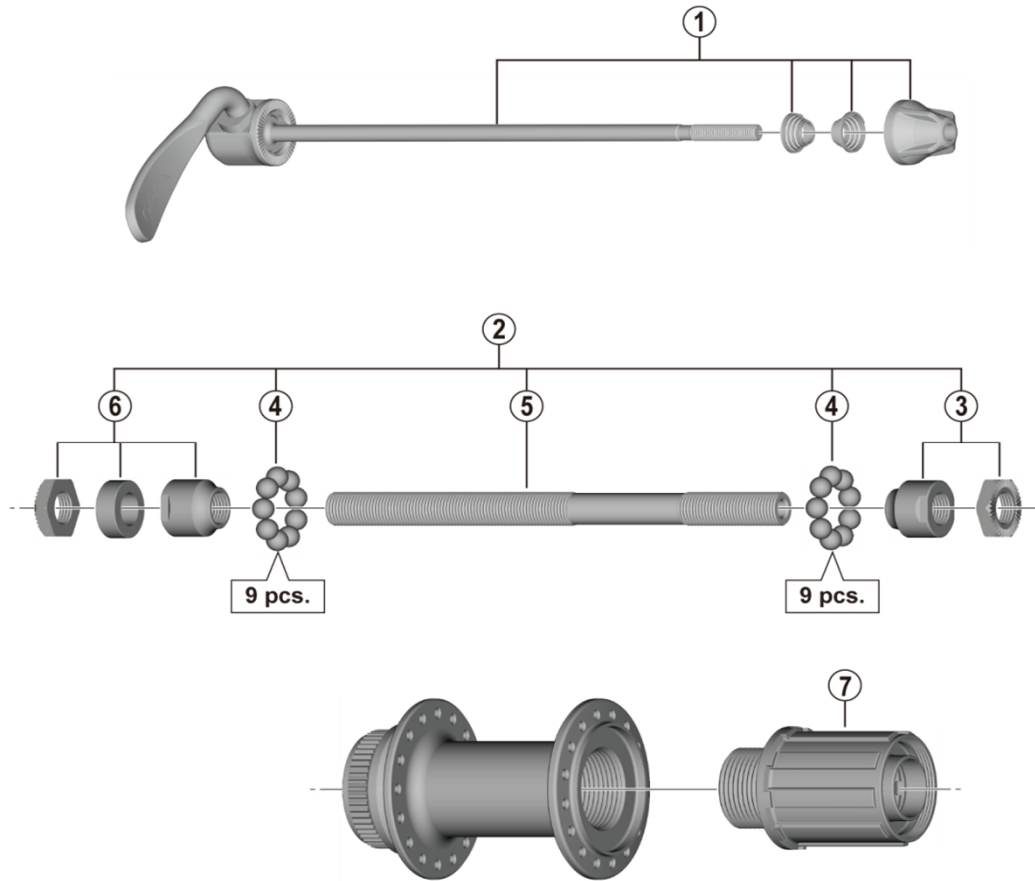

Freehub (8/9/10-speed)
FH-TX505 For Disc Brake

• Over Lock Nut Dimension: 135 mm (5-5/16")

ITEM NO.	SHIMANO CODE NO.	DESCRIPTION	INTERCHANGEABILITY	
1	Y31U98010	Complete Quick Release 166 mm (6-17/32")	A	A
	Y31U98020	Complete Quick Release 170 mm (6-11/16")	A	A
2	Y31S98010	Complete Hub Axle 146 mm (5-3/4")		B
* 3	Y3E698020	Right Hand Lock Nut Unit		B
4	Y34T98030	Steel Ball (1/4") 18 pcs.	A	A
5	Y31S00010	Hub Axle M10 x 146 mm (5-3/4")	B	B
6	Y30V98030	Left Hand Lock Nut Unit	B	B
7	Y31S98020	Freewheel Body Unit		

A: Same parts.

B: Parts are usable, but differ in materials, appearance, finish, size, etc.

Absence of mark indicates non-interchangeability.

Specifications are subject to change without notice.

FH-RM33
FH-TX800-QR