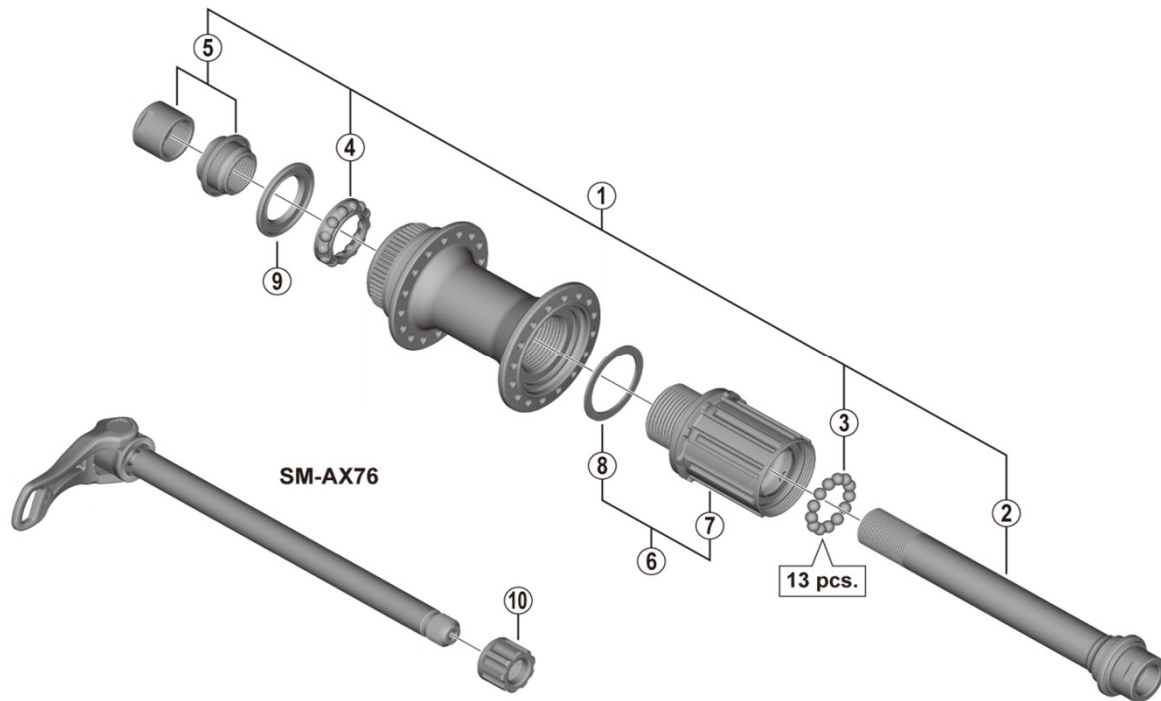

DEORE XT Freehub (8/9/10/MTB 11-speed)

FH-M8010 For Disc Brake

SM-AX76

FH-M788

ITEM NO.	SHIMANO CODE NO.	DESCRIPTION	INTERCHANGE-ABILITY
1	Y3TH98010	Complete Hub Axle	A
2	Y3TH98020	Hub Axle Unit	A
3	Y00091210	Steel Ball (3/16") 20 pcs.	A
4	Y3D498050	Ball Retainer (3/16")	A
5	Y3TH98030	Left Hand Lock Nut (M15) & Cone (M15) w/Dust Cover	A
6	Y38V98010	Complete Freewheel Body	A
7	Y38V98020	Freewheel Body Unit	A
8	Y3CZ12000	Spacer for Inner	A
9	Y26D10000	Seal Ring	A
10	Y27Y02000	Fixing Nut (M12)	A

A: Same parts.

B: Parts are usable, but differ in materials, appearance, finish, size, etc.

Absence of mark indicates non-interchangeability.

Oct.-2018-3867A

© Shimano Inc. I

Specifications are subject to change without notice.