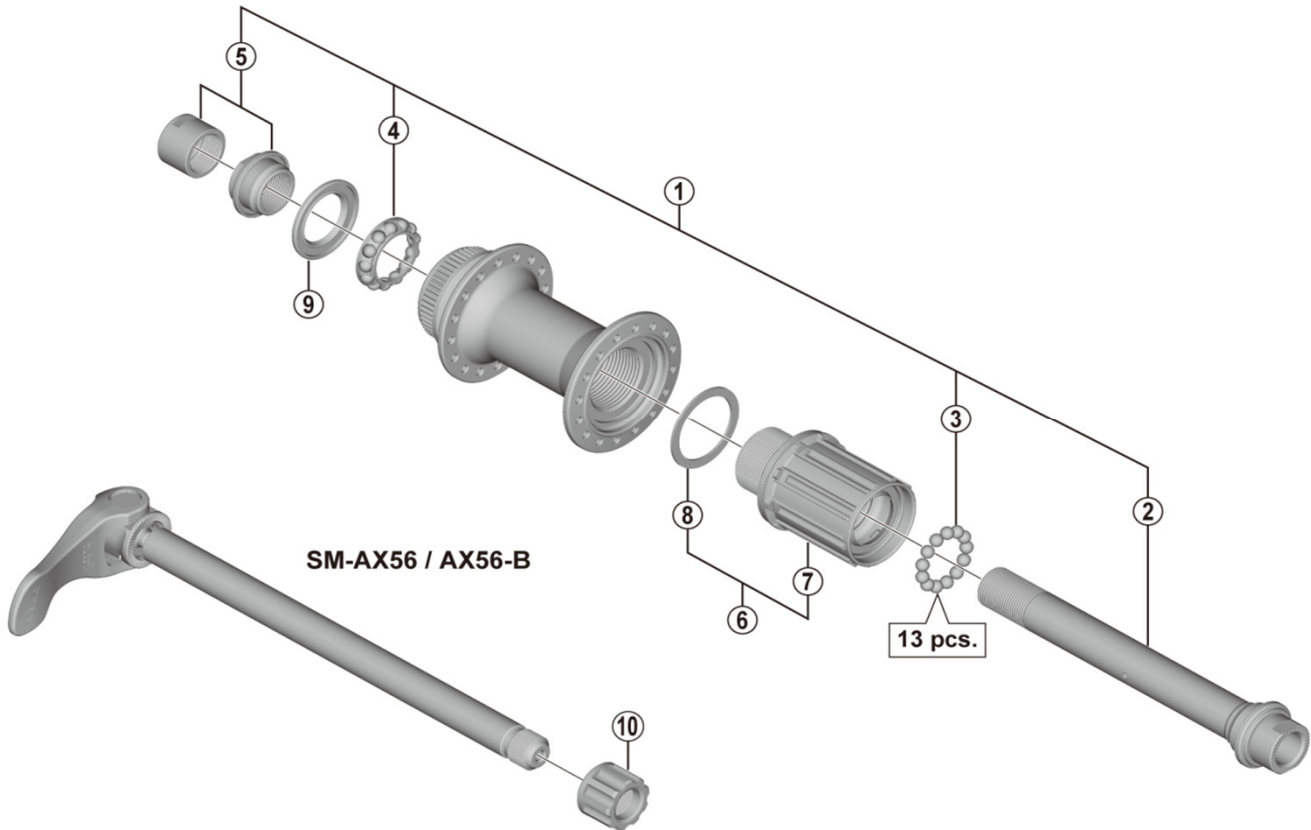

SLX Freehub (8/9/10/MTB 11-speed) for Disc Brake

FH-M7010/M7010-B SM-AX56/AX56-B

• Over Lock Nut Dimension: 142 mm (5-19/32") for FH-M7010 / 148 mm (5-13/16") for FH-M7010-B

ITEM NO.	SHIMANO CODE NO.	DESCRIPTION	INTERCHANGEABILITY	
			FH-M8010	FH-M678
1	Y3TL98010	Complete Hub Axle for FH-M7010		A
	Y39F98010	Complete Hub Axle for FH-M7010-B		B
2	Y3TL98020	Hub Axle for FH-M7010		A
	Y39F98020	Hub Axle for FH-M7010-B		B
3	Y00091210	Steel Ball (3/16") 20 pcs.	A	A
4	Y3D498050	Ball Retainer (3/16")	A	A
5	Y3TL98030	Left Hand Lock Nut (M15) & Cone (M15) w/Dust Cover	B	A
6	Y3TL98040	Complete Freewheel Body	B	A
7	Y3TL98050	Freewheel Body Unit	B	A
8	Y3CZ12000	Freewheel Body Washer	A	A
9	Y26D10000	Seal Ring	A	A
10	Y27Y02000	Fixing Nut (M12)	A	A

A: Same parts.

B: Parts are usable, but differ in materials, appearance, finish, size, etc.

Absence of mark indicates non-interchangeability.

Oct.-2018-4007A

© Shimano Inc. I

Specifications are subject to change without notice.