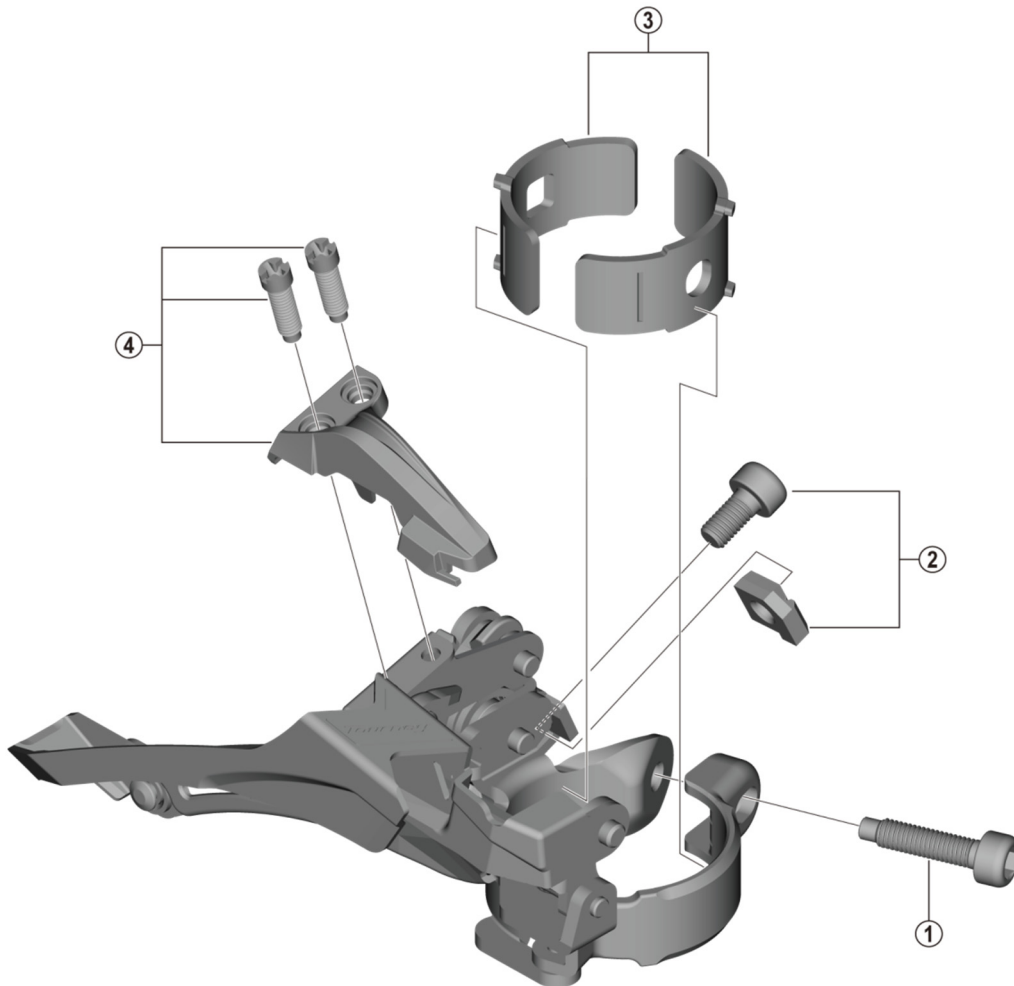

TOURNEY Front Derailleur
FD-TY710-2 (2x8/7-speed)

ITEM NO.	SHIMANO CODE NO.	DESCRIPTION
1	Y59L19800	Clamp Bolt (M5 x 18.5)
2	Y5YS98010	Cable Fixing Nut & Bolt (M5 x 9.8)
3	Y5RN98020	Clamp Band Adapter Unit for M-size / Diameter 31.8 mm
4	Y2EH98010	Stroke Adjust Screws (M4 x 13) & Plate