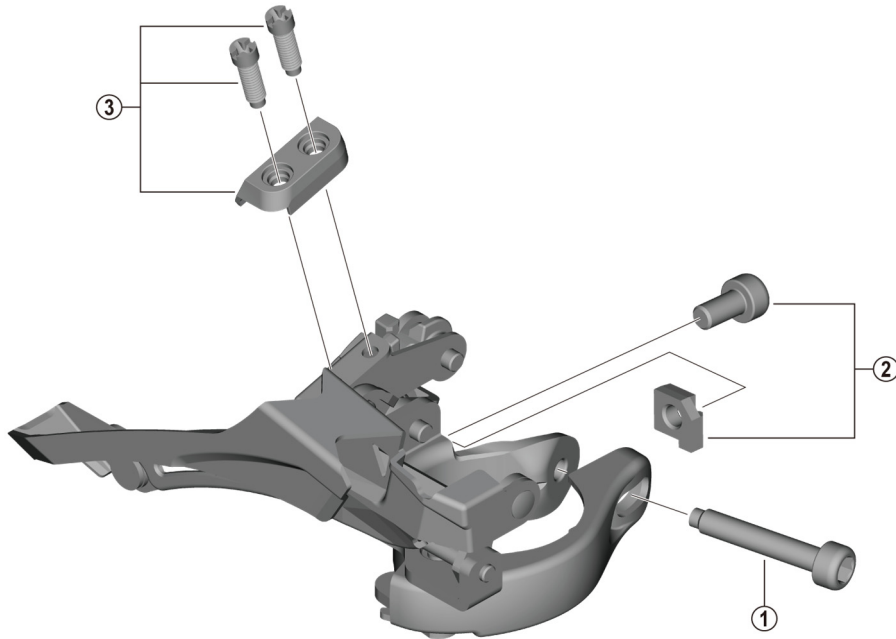

TOURNEY Front Derailleur FD-TY606

FD-TY710-2-TS3
FD-TY700-TS3/TS6
FD-TY600L-3/6

ITEM NO.	SHIMANO CODE NO.	DESCRIPTION	INTERCHANGEABILITY		
1	Y59L19800	Mounting screw (M5 x 21.3) for band diameter 31.8 mm			A
	Y2JG00070	Mounting screw (M5 x 29) for band diameter 34.9 mm			A
2	Y5YS98010	Cable fixing nut and bolt (M5 x 9.8)	A	A	A
3	Y2JG98010	Stroke adjust screws (M4 x 13) and plate	B		

A: Same parts.

B: Parts are usable, but differ in materials, appearance, finish, size, etc.

Absence of mark indicates non-interchangeability.

Jun.-2023-4883A

© Shimano Inc. I

Specifications are subject to change without notice.

SHIMANO