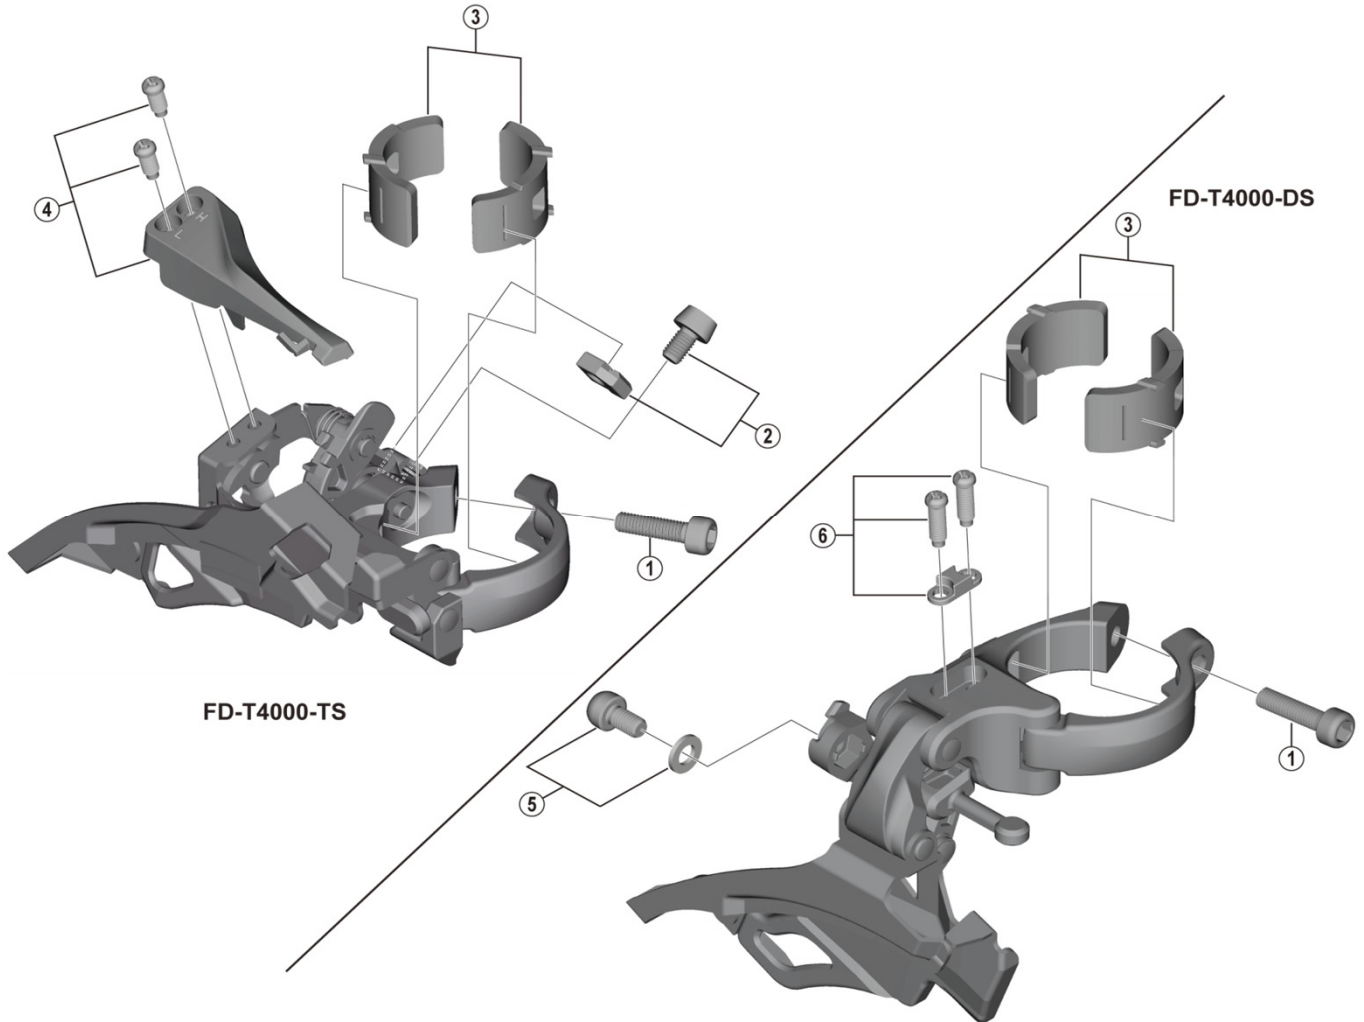

ALIVIO Front Derailleur

**FD-T4000-TS**

**FD-T4000-DS**

ITEM NO.	SHIMANO CODE NO.	DESCRIPTION	INTERCHANGEABILITY			
			FD-M4000-TS	FD-M430	FD-M4000-DS	FD-M431
1	<b>Y5PC18000</b>	Clamp Screw (M5 x 18)	A	B	A	B
2	<b>Y5PC98010</b>	Cable Fixing Bolt (M5 x 8.1) & Nut for TS	A	B		
*	<b>Y5PC98030</b>	Clamp Band Adapter Unit for S-size / Diameter 28.6 mm				
*	<b>Y5PC98040</b>	Clamp Band Adapter Unit for M-size / Diameter 31.8 mm				
4	<b>Y5PG98010</b>	Stroke Adjust Screws (M4 x 9.2) & Plate for TS		B		
*	<b>Y2B998010</b>	Cable Fixing Screw (M5 x 8.1) & Plate for DS				
6	<b>Y5PH98010</b>	Stroke Adjust Screws (M4 x 12.7) & Plate for DS				

A: Same parts.

B: Parts are usable, but differ in materials, appearance, finish, size, etc.

Absence of mark indicates non-interchangeability.

Specifications are subject to change without notice.

Sep.-2020-3656A