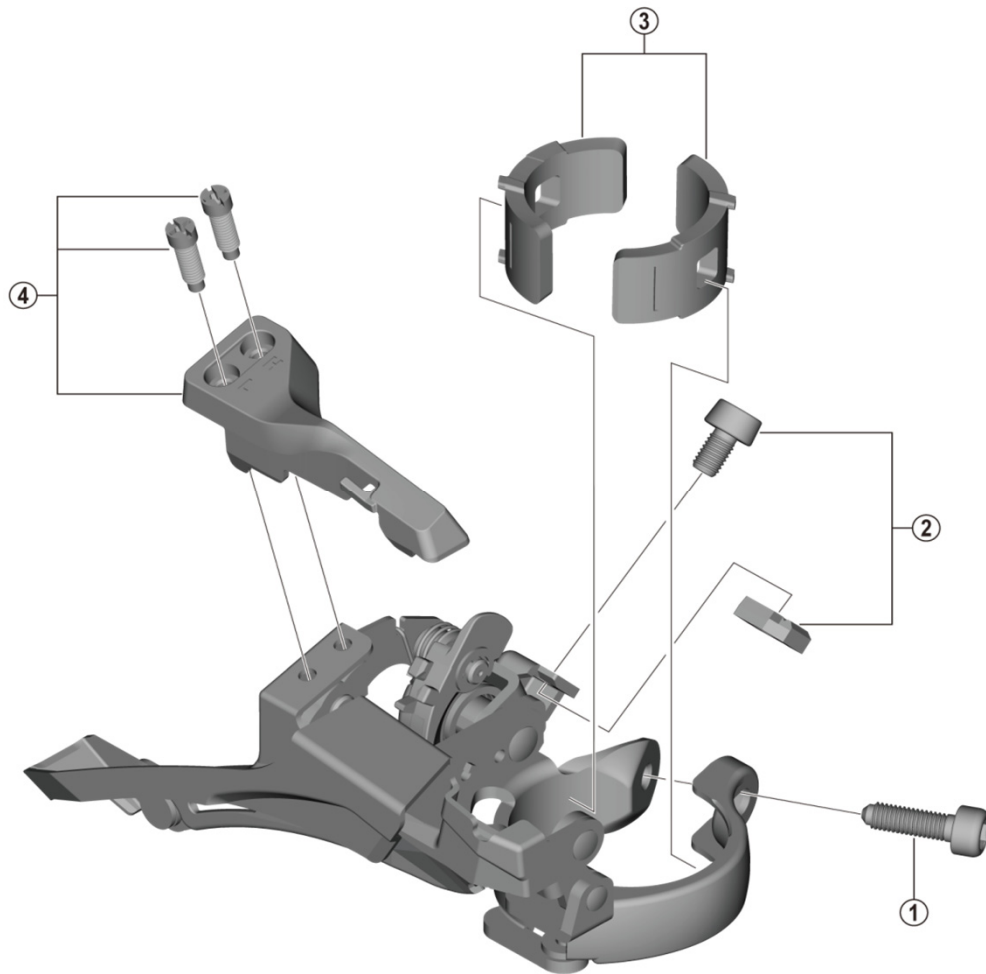

ACERA Front Derailleur FD-T3000-2 (2x9-speed)

FD-T4000-TS3/TS6
FD-T3000-TS3/TS6
FD-TY710-2-TS3

| ITEM NO. | SHIMANO CODE NO. | DESCRIPTION | INTERCHANGEABILITY | | |
|----------|------------------|---|--------------------|---|---|
| | | | | | |
| 1 | Y5RN00030 | Clamp Screw (M5 x 17) | | A | |
| 2 | Y5PC98010 | Cable Fixing Bolt (M5 x 8.1) & Nut | A | A | B |
| * 3 | Y5RN98010 | Clamp Band Adapter Unit for S-size / Diameter 28.6 mm | | A | |
| | Y5RN98020 | Clamp Band Adapter Unit for M-size / Diameter 31.8 mm | | A | A |
| 4 | Y2EG98010 | Stroke Adjust Screws (M4 x 12.7) & Plate | | | |

A: Same parts.

B: Parts are usable, but differ in materials, appearance, finish, size, etc.

Absence of mark indicates non-interchangeability.

Specifications are subject to change without notice.

Jan.-2020-4500A