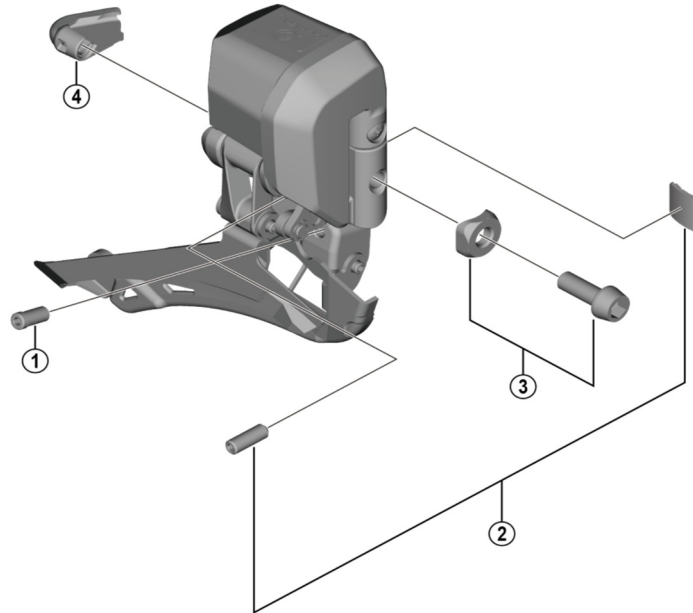

GRX Front Derailleur FD-RX815 (2x11-speed)

ITEM NO.	SHIMANO CODE NO.	DESCRIPTION
1	Y5P6001D0	Adjust Bolt
2	Y5ZW98010	Support Bolt & Plate
3	Y2C198010	Clamp Bolt & Radius Washer
4	Y5ZW00031	Plug Cover
5	Y5ZS39000	Clamp Bolt (M5 x 17)
6	Y5P198030	Clamp Band Adapter Unit for S-size / Diameter 28.6 mm