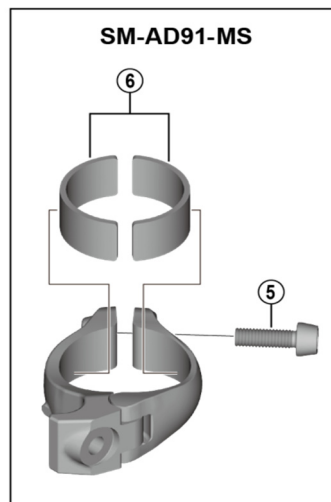

GRX Front Derailleur FD-RX815 (2x11-speed)

ITEM NO.	SHIMANO CODE NO.	DESCRIPTION
1	Y5P6001D0	Adjust Bolt
2	Y5ZW98010	Support Bolt & Plate
3	Y2C198010	Clamp Bolt & Radius Washer
4	Y5ZW00031	Plug Cover
5	Y5ZS39000	Clamp Bolt (M5 x 17)
6	Y5P198030	Clamp Band Adapter Unit for S-size / Diameter 28.6 mm

Jun.-2019-4588A
© Shimano Inc. I

Specifications are subject to change without notice.

SHIMANO