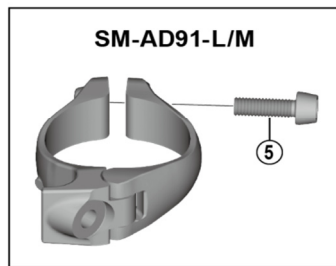

GRX Front Derailleur FD-RX815 (2x11-speed)

ITEM NO.	SHIMANO CODE NO.	DESCRIPTION
1	Y5P6001D0	Adjust Bolt
2	Y5ZW98010	Support Bolt & Plate
3	Y2C198010	Clamp Bolt & Radius Washer
4	Y5ZW00031	Plug Cover
5	Y5ZS39000	Clamp Bolt (M5 x 17)
6	Y5P198030	Clamp Band Adapter Unit for S-size / Diameter 28.6 mm