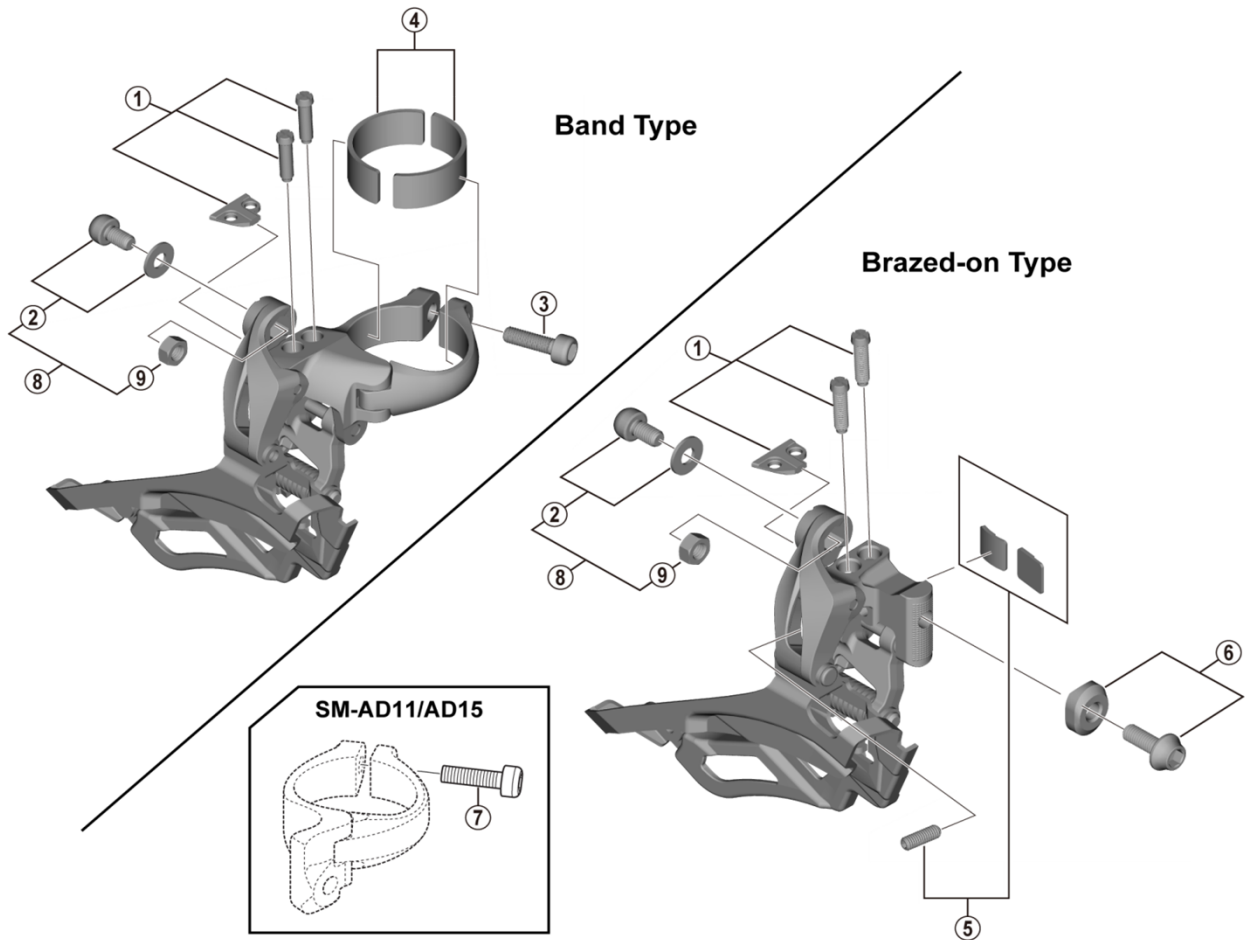

SORA Front Derailleur FD-R3030 (3x9-speed)

ITEM NO.	SHIMANO CODE NO.	DESCRIPTION	INTERCHANGEABILITY	
			FD-R3000	FD-3503
1	Y5YY98010	Stroke Adjust Screws (M4 x 15.3) & Plate	A	
2	Y5NP98020	Cable Fixing Bolt (M5 x 8.9) & Washer		B
3	Y59L19300	Clamp Screw (M5 x 16.5)	A	A
4	Y5YY98030	Clamp Band Adapter Unit for S-size / Diameter 28.6 mm	A	
	Y5YY98040	Clamp Band Adapter Unit for M-size / Diameter 31.8 mm	A	
5	Y5YY98050	Support Screw & Plate (Round Type/Flat Type)	A	
6	Y5NG98040	Clamp Screw (M5 x 15.2) & Radius Washer		
7	Y59L19100	Clamp Screw (M5 x 17.5)		
* 8	Y5YZ98010	Cable Fixing Bolt Unit (M5 x 8.9)		
* 9	Y6FM20000	Cable Fixing Nut		

A: Same parts.

B: Parts are usable, but differ in materials, appearance, finish, size, etc.

Absence of mark indicates non-interchangeability.

Specifications are subject to change without notice.

Sep.-2020-3972A