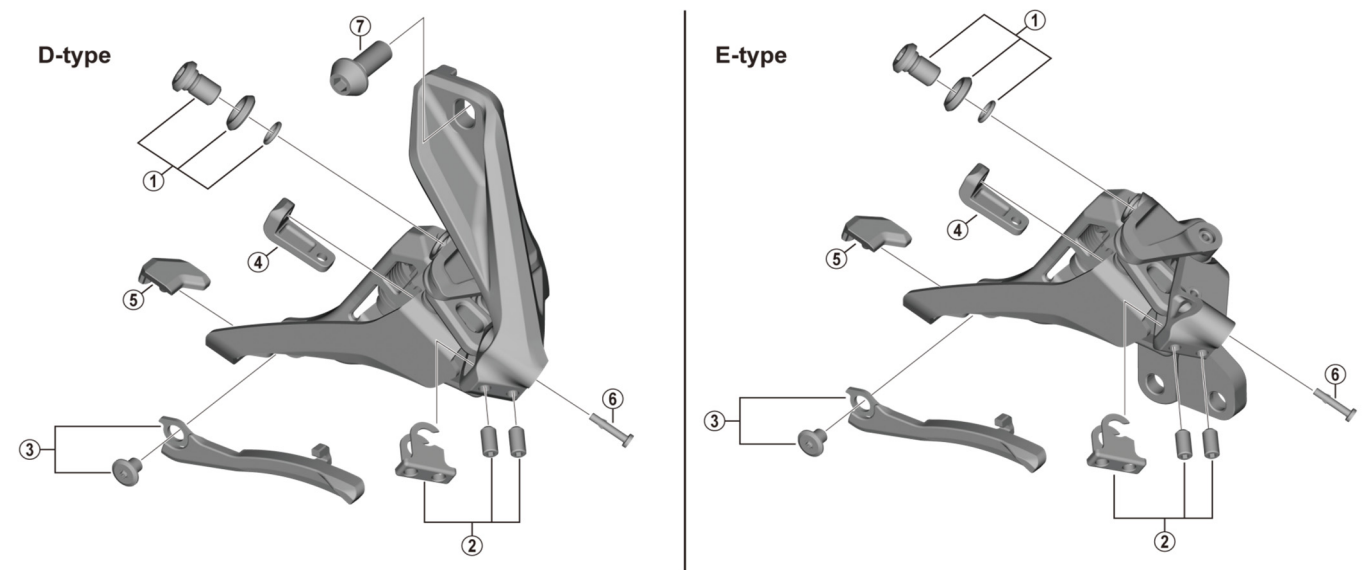

# XTR SIDE SWING Front Derailleur FD-M9100 (2x12-speed)

## Middle clamp band type

ITEM NO.	SHIMANO CODE NO.	DESCRIPTION
1	Y2CT98010	Cable Fixing Bolt Unit (M6 x 9.2)
2	Y5R198020	Stroke Adjust Screws (M4 x 8) & Plate
3	Y2CT98020	Chain Catcher Unit
4	Y2CT11000	Rubber Pad A
5	Y5RC08000	Rubber Pad B
6	Y5PV48000	Cover with tongue
* 7	Y5R230000	Clamp Bolt (M6 x 14.5)
8	Y57Y98030	Clamp Band Adapters for S-size / Diameter 28.6 mm
	Y57Y98040	Clamp Band Adapters for M-size / Diameter 31.8 mm
9	Y5R007000	Clamp Bolt (M5 x 18.5)