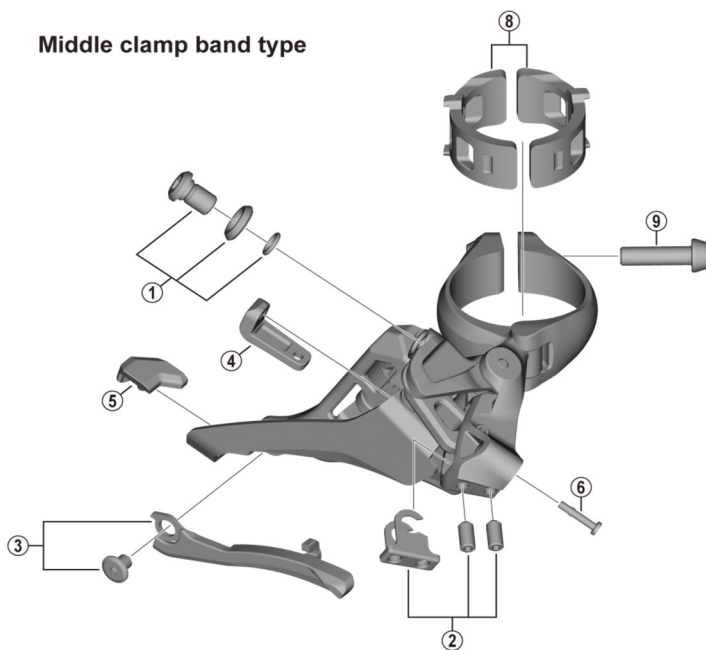

# XTR SIDE SWING Front Derailleur FD-M9100 (2x12-speed)

## Middle clamp band type

ITEM NO.	SHIMANO CODE NO.	DESCRIPTION
1	Y2CT98010	Cable Fixing Bolt Unit (M6 x 9.2)
2	Y5R198020	Stroke Adjust Screws (M4 x 8) & Plate
3	Y2CT98020	Chain Catcher Unit
4	Y2CT11000	Rubber Pad A
5	Y5RC08000	Rubber Pad B
6	Y5PV48000	Cover with tongue
* 7	Y5R230000	Clamp Bolt (M6 x 14.5)
8	Y57Y98030	Clamp Band Adapters for S-size / Diameter 28.6 mm
	Y57Y98040	Clamp Band Adapters for M-size / Diameter 31.8 mm
9	Y5R007000	Clamp Bolt (M5 x 18.5)