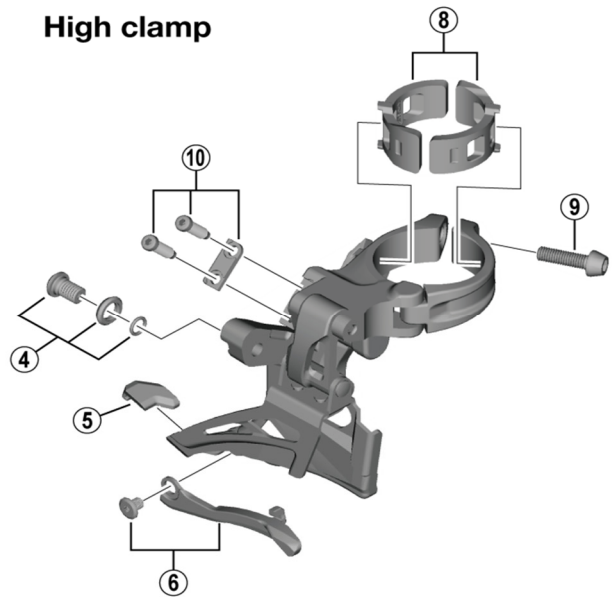

# FD-M9025

**D-type**

**E-type**

**Low clamp**

**High clamp**

ITEM NO.	SHIMANO CODE NO.	DESCRIPTION
* 1	Y5R230000	Clamp Bolt (M6 x 14.5)
2	Y5PV48000	Nose
3	Y5RC98010	Stroke Adjust Screws (M4 x 13.7) & Plate
4	Y5R198010	Cable Fixing Bolt Unit
5	Y5RC08000	Rubber Pad B
6	Y5RC98020	Chain Catcher & Fixing Bolt (M4 x 5)
7	Y5RD98010	Stroke Adjust Screws (M4 x 8.5) & Plate
8	Y57Y98030	Clamp Band Adapters for S-size / Diameter 28.6 mm
	Y57Y98040	Clamp Band Adapters for M-size / Diameter 31.8 mm
9	Y5R007000	Clamp Bolt (M5 x 18.5)
10	Y5RA98010	Stroke Adjust Screws (M4 x 13.7) & Plate