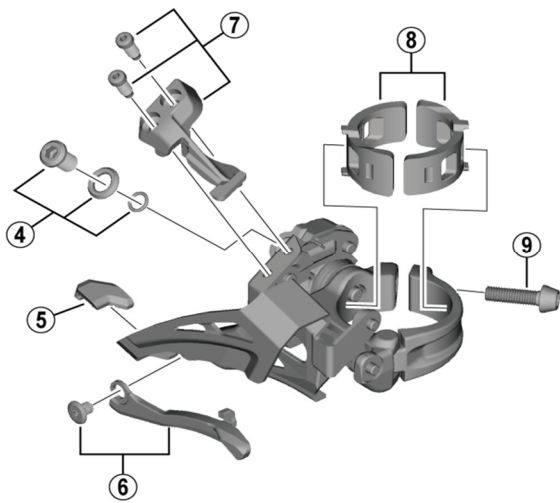

# FD-M9025

**D-type**

**E-type**

**Low clamp**

**High clamp**

ITEM NO.	SHIMANO CODE NO.	DESCRIPTION
* 1	Y5R230000	Clamp Bolt (M6 x 14.5)
2	Y5PV48000	Nose
3	Y5RC98010	Stroke Adjust Screws (M4 x 13.7) & Plate
4	Y5R198010	Cable Fixing Bolt Unit
5	Y5RC08000	Rubber Pad B
6	Y5RC98020	Chain Catcher & Fixing Bolt (M4 x 5)
7	Y5RD98010	Stroke Adjust Screws (M4 x 8.5) & Plate
8	Y57Y98030	Clamp Band Adapters for S-size / Diameter 28.6 mm
	Y57Y98040	Clamp Band Adapters for M-size / Diameter 31.8 mm
9	Y5R007000	Clamp Bolt (M5 x 18.5)
10	Y5RA98010	Stroke Adjust Screws (M4 x 13.7) & Plate