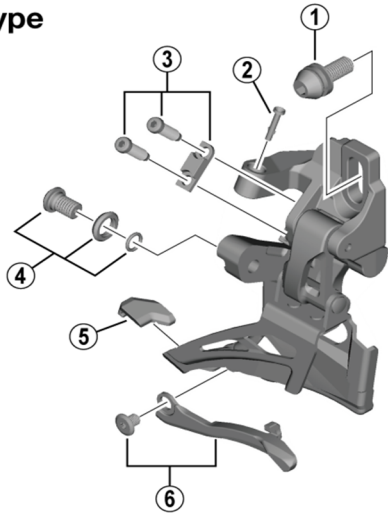

# FD-M9025

**D-type**

**E-type**

**Low clamp**

**High clamp**

ITEM NO.	SHIMANO CODE NO.	DESCRIPTION
* 1	Y5R230000	Clamp Bolt (M6 x 14.5)
2	Y5PV48000	Nose
3	Y5RC98010	Stroke Adjust Screws (M4 x 13.7) & Plate
4	Y5R198010	Cable Fixing Bolt Unit
5	Y5RC08000	Rubber Pad B
6	Y5RC98020	Chain Catcher & Fixing Bolt (M4 x 5)
7	Y5RD98010	Stroke Adjust Screws (M4 x 8.5) & Plate
8	Y57Y98030	Clamp Band Adapters for S-size / Diameter 28.6 mm
	Y57Y98040	Clamp Band Adapters for M-size / Diameter 31.8 mm
9	Y5R007000	Clamp Bolt (M5 x 18.5)
10	Y5RA98010	Stroke Adjust Screws (M4 x 13.7) & Plate