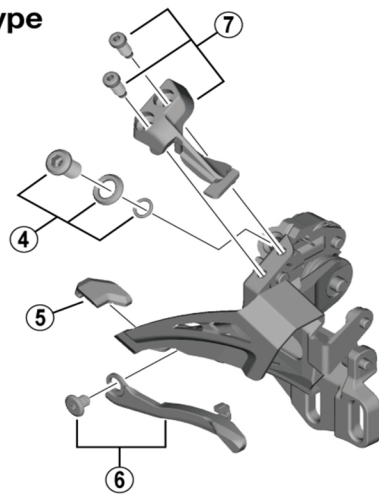

# FD-M9025

**D-type**

**E-type**

**Low clamp**

**High clamp**

ITEM NO.	SHIMANO CODE NO.	DESCRIPTION
* 1	Y5R230000	Clamp Bolt (M6 x 14.5)
2	Y5PV48000	Nose
3	Y5RC98010	Stroke Adjust Screws (M4 x 13.7) & Plate
4	Y5R198010	Cable Fixing Bolt Unit
5	Y5RC08000	Rubber Pad B
6	Y5RC98020	Chain Catcher & Fixing Bolt (M4 x 5)
7	Y5RD98010	Stroke Adjust Screws (M4 x 8.5) & Plate
8	Y57Y98030	Clamp Band Adapters for S-size / Diameter 28.6 mm
	Y57Y98040	Clamp Band Adapters for M-size / Diameter 31.8 mm
9	Y5R007000	Clamp Bolt (M5 x 18.5)
10	Y5RA98010	Stroke Adjust Screws (M4 x 13.7) & Plate