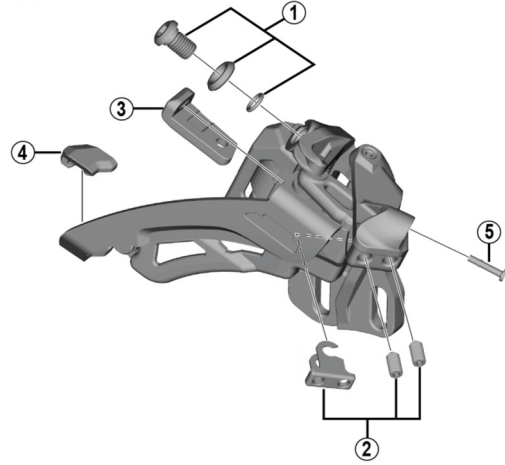

# XTR Front Derailleur (3x11-speed) FD-M9000

D-type

E-type

Low clamp

High clamp

ITEM NO.	SHIMANO CODE NO.	DESCRIPTION	INTERCHANGEABILITY	
			FD-M9020	FD-M9025
1	Y5R198010	Cable Fixing Bolt & Plate, O-Ring (M6 x 9.2)	A	A
2	Y5R198020	Stroke Adjust Screws (M4 x 8) & Plate	A	
3	Y5R213000	Rubber Pad A	A	
4	Y5PY07000	Rubber Pad B		
5	Y5PV48000	Cover with Tongue	A	A
* 6	Y5R230000	Clamp Bolt (M6 x 14.5)	A	A
7	Y57Y98030	Clamp Band Adapters for S-size / Diameter 28.6 mm	A	A
	Y57Y98040	Clamp Band Adapters for M-size / Diameter 31.8 mm	A	A
8	Y5R007000	Clamp Bolt (M5 x 18.5)	A	A

A: Same parts.

B: Parts are usable, but differ in materials, appearance, finish, size, etc.

Absence of mark indicates non-interchangeability.

Specifications are subject to change without notice.

Apr.-2019-3788A