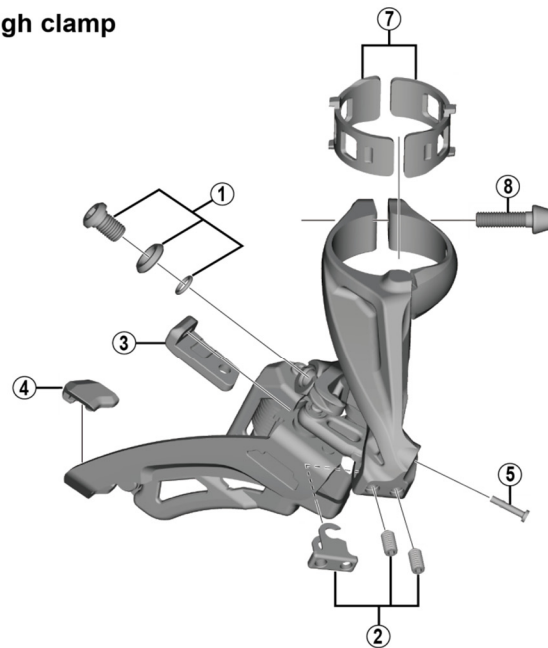

# XTR Front Derailleur (3x11-speed) FD-M9000

D-type

E-type

Low clamp

High clamp

ITEM NO.	SHIMANO CODE NO.	DESCRIPTION	INTERCHANGEABILITY	
			FD-M9020	FD-M9025
1	Y5R198010	Cable Fixing Bolt & Plate, O-Ring (M6 x 9.2)	A	A
2	Y5R198020	Stroke Adjust Screws (M4 x 8) & Plate	A	
3	Y5R213000	Rubber Pad A	A	
4	Y5PY07000	Rubber Pad B		
5	Y5PV48000	Cover with Tongue	A	A
* 6	Y5R230000	Clamp Bolt (M6 x 14.5)	A	A
7	Y57Y98030	Clamp Band Adapters for S-size / Diameter 28.6 mm	A	A
	Y57Y98040	Clamp Band Adapters for M-size / Diameter 31.8 mm	A	A
8	Y5R007000	Clamp Bolt (M5 x 18.5)	A	A

A: Same parts.

B: Parts are usable, but differ in materials, appearance, finish, size, etc.

Absence of mark indicates non-interchangeability.

Specifications are subject to change without notice.

Apr.-2019-3788A