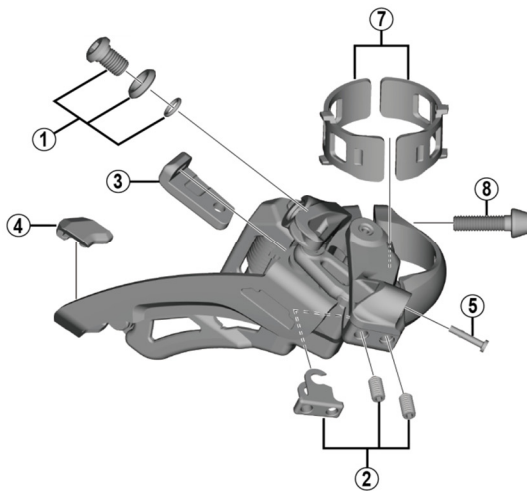

# XTR Front Derailleur (3x11-speed) FD-M9000

D-type

E-type

Low clamp

High clamp

ITEM NO.	SHIMANO CODE NO.	DESCRIPTION	INTERCHANGEABILITY	
			FD-M9020	FD-M9025
1	Y5R198010	Cable Fixing Bolt & Plate, O-Ring (M6 x 9.2)	A	A
2	Y5R198020	Stroke Adjust Screws (M4 x 8) & Plate	A	
3	Y5R213000	Rubber Pad A	A	
4	Y5PY07000	Rubber Pad B		
5	Y5PV48000	Cover with Tongue	A	A
* 6	Y5R230000	Clamp Bolt (M6 x 14.5)	A	A
7	Y57Y98030	Clamp Band Adapters for S-size / Diameter 28.6 mm	A	A
	Y57Y98040	Clamp Band Adapters for M-size / Diameter 31.8 mm	A	A
8	Y5R007000	Clamp Bolt (M5 x 18.5)	A	A

A: Same parts.

B: Parts are usable, but differ in materials, appearance, finish, size, etc.

Absence of mark indicates non-interchangeability.

Specifications are subject to change without notice.

Apr.-2019-3788A