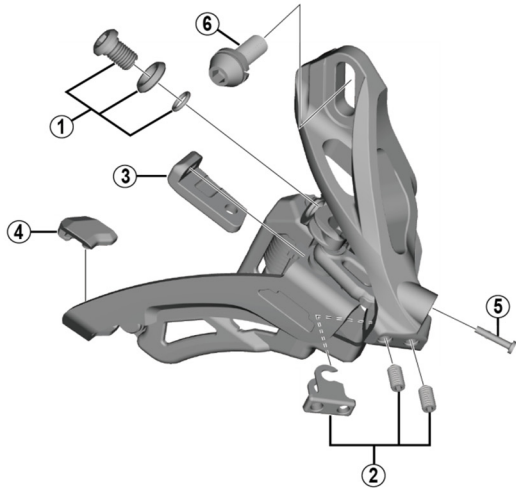

# XTR Front Derailleur (3x11-speed) FD-M9000

D-type

E-type

Low clamp

High clamp

ITEM NO.	SHIMANO CODE NO.	DESCRIPTION	INTERCHANGEABILITY	
			FD-M9020	FD-M9025
1	Y5R198010	Cable Fixing Bolt & Plate, O-Ring (M6 x 9.2)	A	A
2	Y5R198020	Stroke Adjust Screws (M4 x 8) & Plate	A	
3	Y5R213000	Rubber Pad A	A	
4	Y5PY07000	Rubber Pad B		
5	Y5PV48000	Cover with Tongue	A	A
* 6	Y5R230000	Clamp Bolt (M6 x 14.5)	A	A
7	Y57Y98030	Clamp Band Adapters for S-size / Diameter 28.6 mm	A	A
	Y57Y98040	Clamp Band Adapters for M-size / Diameter 31.8 mm	A	A
8	Y5R007000	Clamp Bolt (M5 x 18.5)	A	A

A: Same parts.

B: Parts are usable, but differ in materials, appearance, finish, size, etc.

Absence of mark indicates non-interchangeability.

Specifications are subject to change without notice.

Apr.-2019-3788A