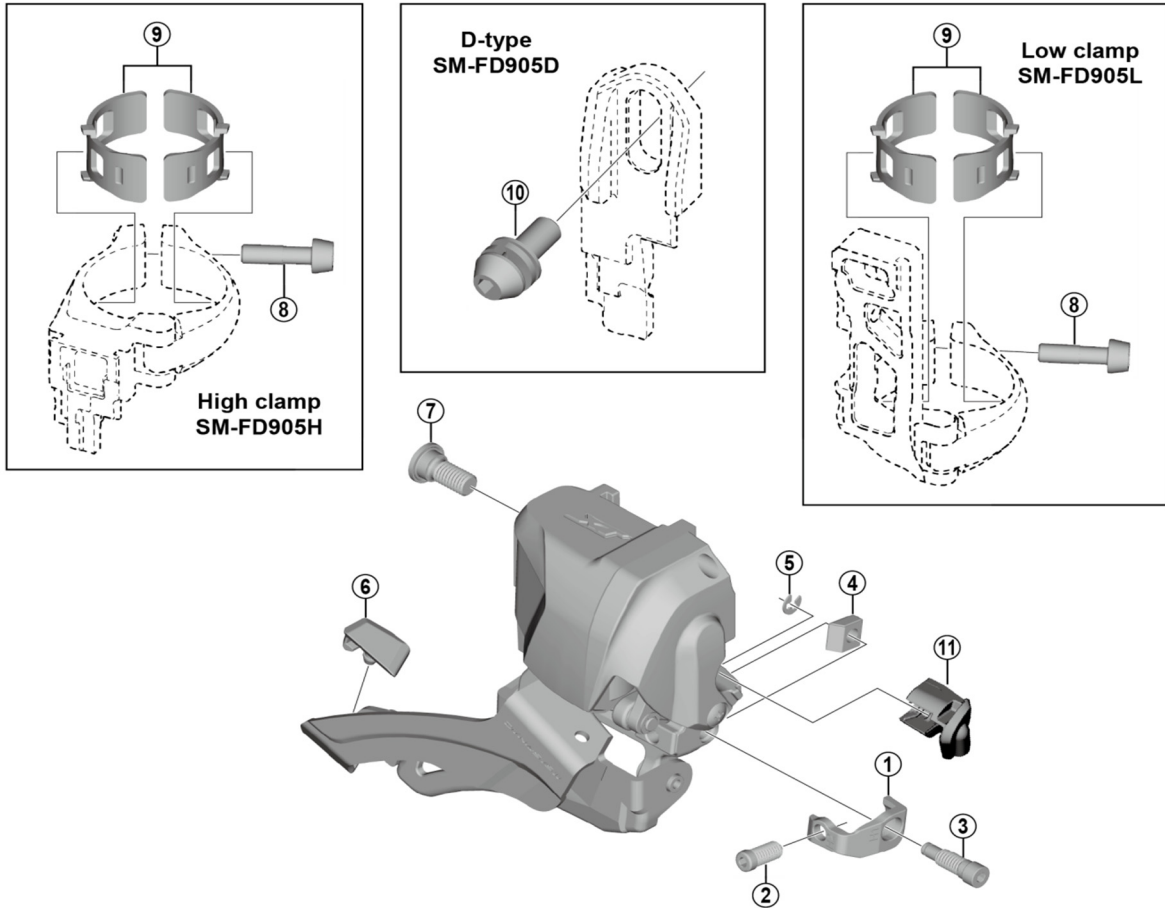

DEORE XT Down Swing Front Derailleur (2x11-speed)

# FD-M8070

# SM-FD905 Mount adapter (High clamp / Low clamp / D-type)

ITEM NO.	SHIMANO CODE NO.	DESCRIPTION
1	Y5R5070D0	Adjust Plate
2	Y5ZP00051	Adjust Screw
3	Y5R5070C0	Stroke Fixing Bolt
4	Y5ZP00020	Stroke Fixing Plate
5	Y7DE18000	E-Ring D2
6	Y5ZP00017	Rubber Pad B
7	Y5R5070S0	Bracket Fixing Bolt
8	Y5R007000	Clamp Bolt (M5 x 18.5) for SM-FD905H / SM-FD905L
9	Y57Y98030	Clamp Band Adapters for S-size / Diameter 28.6 mm
	Y57Y98040	Clamp Band Adapters for M-size / Diameter 31.8 mm
* 10	Y5R230000	Clamp Bolt (M6 x 14.5) for SM-FD905D
11	Y5R5070T0	Plug Cover