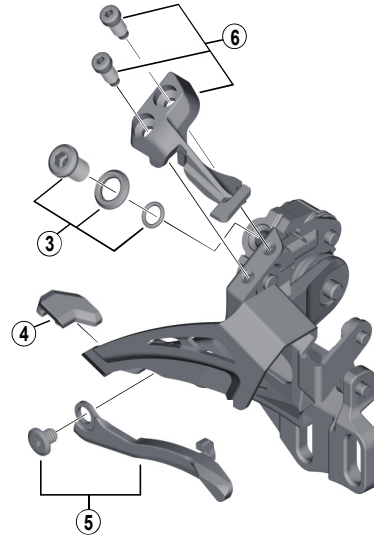

# DEORE XT Front Derailleur FD-M8025 (2x11-speed)

**D-type**

**E-type**

**Low clamp**

**High clamp**

FD-M8020

ITEM NO.	SHIMANO CODE NO.	DESCRIPTION	INTERCHANGEABILITY	
* 1	Y5S415000	Clamp Bolt (M6 x 14.5)	A	
2	Y5S898010	Stroke Adjust Screws (M4 x 13.7) & Plate		
3	Y5S898020	Cable Fixing Bolt Unit	A	
4	Y5RC08000	Rubber Pad B	A	
5	Y5RC98020	Chain Catcher & Fixing Bolt (M4 x 5)	A	
6	Y5RD98010	Stroke Adjust Screws (M4 x 8.5) & Plate		
7	Y57Y98030	Clamp Band Adapters for S-size / Diameter 28.6 mm	A	
	Y57Y98040	Clamp Band Adapters for M-size / Diameter 31.8 mm	A	
8	Y5S207000	Clamp Bolt (M5 x 18.5)	A	

A: Same parts.

B: Parts are usable, but differ in materials, appearance, finish, size, etc.

Absence of mark indicates non-interchangeability.

Specifications are subject to change without notice.

Apr.-2019-3824A