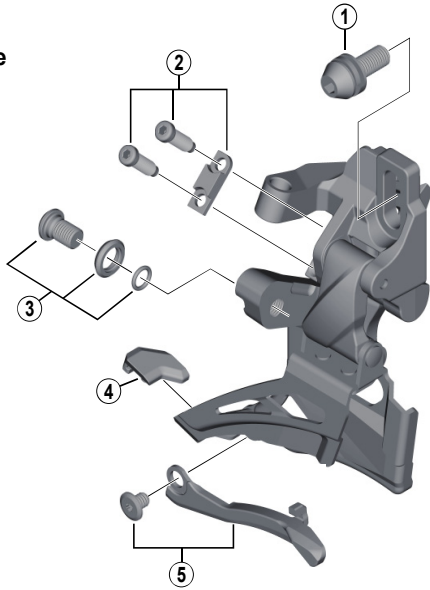

# DEORE XT Front Derailleur FD-M8025 (2x11-speed)

**D-type**

**E-type**

**Low clamp**

**High clamp**

FD-M8020

ITEM NO.	SHIMANO CODE NO.	DESCRIPTION	INTERCHANGEABILITY	
* 1	Y5S415000	Clamp Bolt (M6 x 14.5)	A	
2	Y5S898010	Stroke Adjust Screws (M4 x 13.7) & Plate		
3	Y5S898020	Cable Fixing Bolt Unit	A	
4	Y5RC08000	Rubber Pad B	A	
5	Y5RC98020	Chain Catcher & Fixing Bolt (M4 x 5)	A	
6	Y5RD98010	Stroke Adjust Screws (M4 x 8.5) & Plate		
7	Y57Y98030	Clamp Band Adapters for S-size / Diameter 28.6 mm	A	
	Y57Y98040	Clamp Band Adapters for M-size / Diameter 31.8 mm	A	
8	Y5S207000	Clamp Bolt (M5 x 18.5)	A	

A: Same parts.

B: Parts are usable, but differ in materials, appearance, finish, size, etc.

Absence of mark indicates non-interchangeability.

Specifications are subject to change without notice.

Apr.-2019-3824A