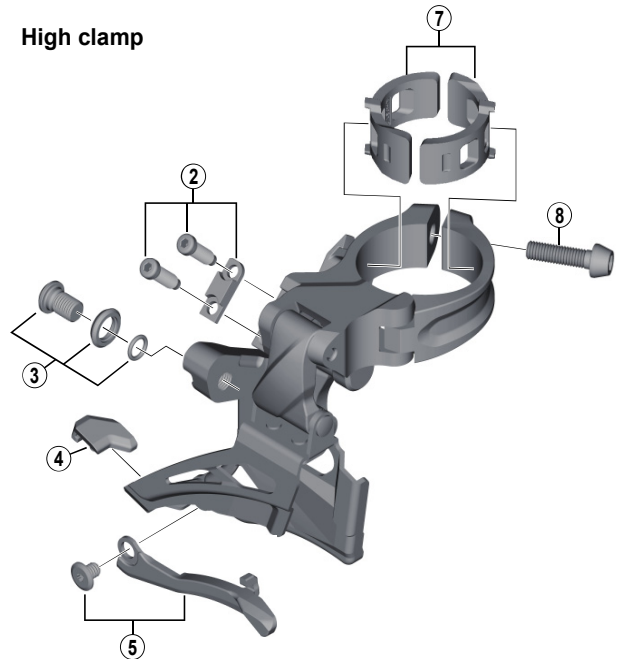

# DEORE XT Front Derailleur FD-M8025 (2x11-speed)

**D-type**

**E-type**

**Low clamp**

**High clamp**

FD-M8020

ITEM NO.	SHIMANO CODE NO.	DESCRIPTION	INTERCHANGEABILITY	
* 1	Y5S415000	Clamp Bolt (M6 x 14.5)	A	
2	Y5S898010	Stroke Adjust Screws (M4 x 13.7) & Plate		
3	Y5S898020	Cable Fixing Bolt Unit	A	
4	Y5RC08000	Rubber Pad B	A	
5	Y5RC98020	Chain Catcher & Fixing Bolt (M4 x 5)	A	
6	Y5RD98010	Stroke Adjust Screws (M4 x 8.5) & Plate		
7	Y57Y98030	Clamp Band Adapters for S-size / Diameter 28.6 mm	A	
	Y57Y98040	Clamp Band Adapters for M-size / Diameter 31.8 mm	A	
8	Y5S207000	Clamp Bolt (M5 x 18.5)	A	

A: Same parts.

B: Parts are usable, but differ in materials, appearance, finish, size, etc.

Absence of mark indicates non-interchangeability.

Specifications are subject to change without notice.

Apr.-2019-3824A