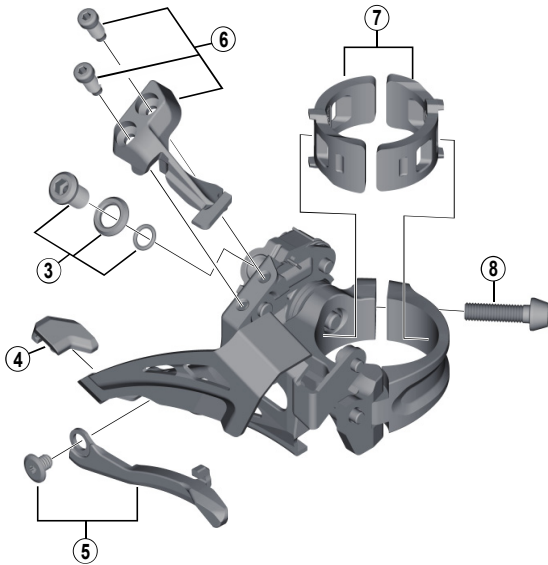

# DEORE XT Front Derailleur FD-M8025 (2x11-speed)

**D-type**

**E-type**

**Low clamp**

**High clamp**

FD-M8020

ITEM NO.	SHIMANO CODE NO.	DESCRIPTION	INTERCHANGEABILITY	
* 1	Y5S415000	Clamp Bolt (M6 x 14.5)	A	
2	Y5S898010	Stroke Adjust Screws (M4 x 13.7) & Plate		
3	Y5S898020	Cable Fixing Bolt Unit	A	
4	Y5RC08000	Rubber Pad B	A	
5	Y5RC98020	Chain Catcher & Fixing Bolt (M4 x 5)	A	
6	Y5RD98010	Stroke Adjust Screws (M4 x 8.5) & Plate		
7	Y57Y98030	Clamp Band Adapters for S-size / Diameter 28.6 mm	A	
	Y57Y98040	Clamp Band Adapters for M-size / Diameter 31.8 mm	A	
8	Y5S207000	Clamp Bolt (M5 x 18.5)	A	

A: Same parts.

B: Parts are usable, but differ in materials, appearance, finish, size, etc.

Absence of mark indicates non-interchangeability.

Specifications are subject to change without notice.

Apr.-2019-3824A