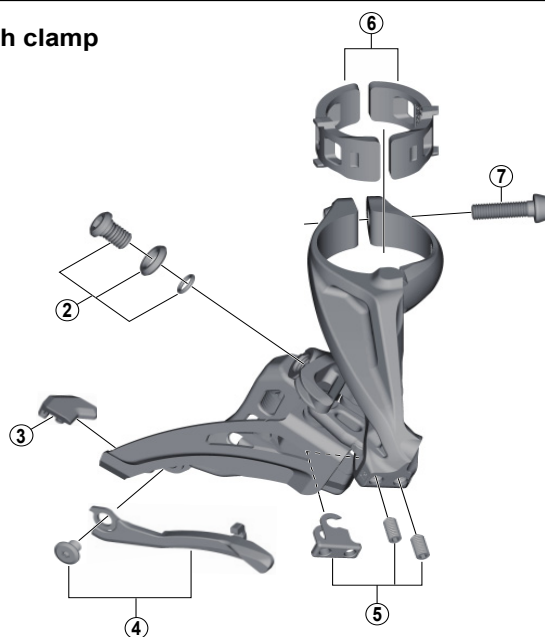

### Low clamp

### High clamp

FD-M8025

ITEM NO.	SHIMANO CODE NO.	DESCRIPTION	INTERCHANGEABILITY	
* 1	Y5S415000	Clamp Bolt (M6 x 14.5)	A	
2	Y5S898020	Cable Fixing Bolt Unit (M6 x 9.2)	A	
3	Y5RC08000	Rubber Pad B	A	
4	Y5RC98020	Chain Catcher & Fixing Bolt (M4 x 5)	A	
5	Y5R198020	Stroke Adjust Screws (M4 x 8) & Plate		
6	Y57Y98030	Clamp Band Adapters for S-size / Diameter 28.6 mm	A	
	Y57Y98040	Clamp Band Adapters for M-size / Diameter 31.8 mm	A	
7	Y5S207000	Clamp Bolt (M5 x 18.5)	A	