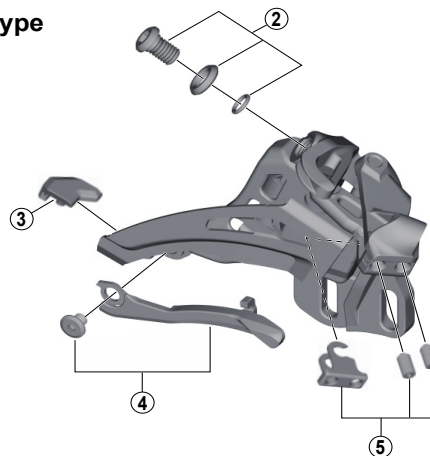

# DEORE XT SIDE SWING Front Derailleur FD-M8020 (2x11-speed)

### D-type

### Low clamp

### High clamp

FD-M8025

ITEM NO.	SHIMANO CODE NO.	DESCRIPTION	INTERCHANGEABILITY	
* 1	Y5S415000	Clamp Bolt (M6 x 14.5)	A	
2	Y5S898020	Cable Fixing Bolt Unit (M6 x 9.2)	A	
3	Y5RC08000	Rubber Pad B	A	
4	Y5RC98020	Chain Catcher & Fixing Bolt (M4 x 5)	A	
5	Y5R198020	Stroke Adjust Screws (M4 x 8) & Plate		
6	Y57Y98030	Clamp Band Adapters for S-size / Diameter 28.6 mm	A	
	Y57Y98040	Clamp Band Adapters for M-size / Diameter 31.8 mm	A	
7	Y5S207000	Clamp Bolt (M5 x 18.5)	A	