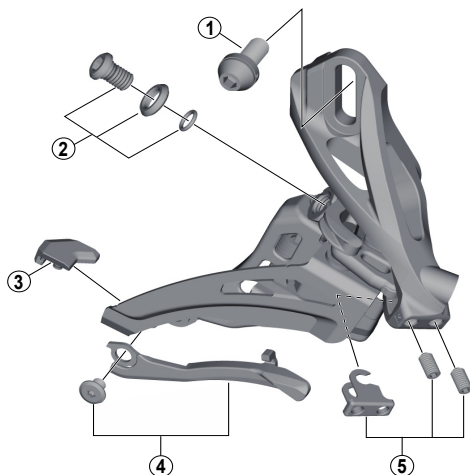

# DEORE XT SIDE SWING Front Derailleur FD-M8020 (2x11-speed)

### D-type

### Low clamp

### High clamp

FD-M8025

ITEM NO.	SHIMANO CODE NO.	DESCRIPTION	INTERCHANGEABILITY	
* 1	Y5S415000	Clamp Bolt (M6 x 14.5)	A	
2	Y5S898020	Cable Fixing Bolt Unit (M6 x 9.2)	A	
3	Y5RC08000	Rubber Pad B	A	
4	Y5RC98020	Chain Catcher & Fixing Bolt (M4 x 5)	A	
5	Y5R198020	Stroke Adjust Screws (M4 x 8) & Plate		
6	Y57Y98030	Clamp Band Adapters for S-size / Diameter 28.6 mm	A	
	Y57Y98040	Clamp Band Adapters for M-size / Diameter 31.8 mm	A	
7	Y5S207000	Clamp Bolt (M5 x 18.5)	A	