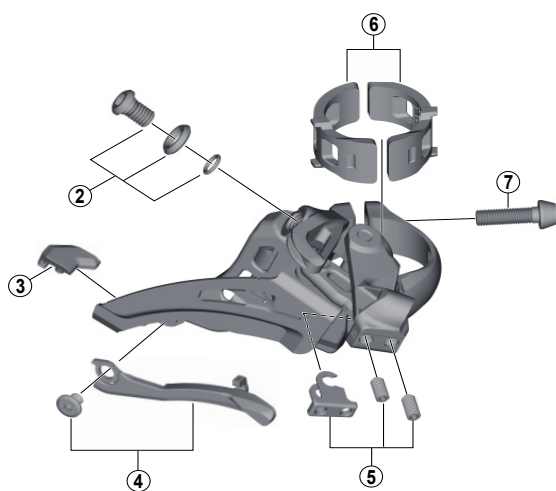

# DEORE XT SIDE SWING Front Derailleur FD-M8020 (2x11-speed)

### D-type

### Low clamp

### High clamp

FD-M8025

ITEM NO.	SHIMANO CODE NO.	DESCRIPTION	INTERCHANGEABILITY	
* 1	Y5S415000	Clamp Bolt (M6 x 14.5)	A	
2	Y5S898020	Cable Fixing Bolt Unit (M6 x 9.2)	A	
3	Y5RC08000	Rubber Pad B	A	
4	Y5RC98020	Chain Catcher & Fixing Bolt (M4 x 5)	A	
5	Y5R198020	Stroke Adjust Screws (M4 x 8) & Plate		
6	Y57Y98030	Clamp Band Adapters for S-size / Diameter 28.6 mm	A	
	Y57Y98040	Clamp Band Adapters for M-size / Diameter 31.8 mm	A	
7	Y5S207000	Clamp Bolt (M5 x 18.5)	A	